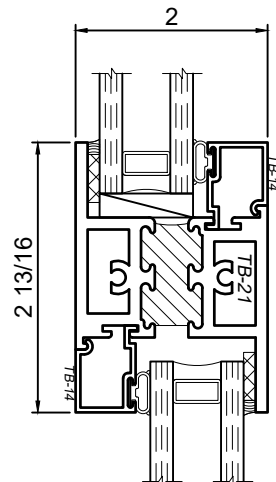

## Product Details - 2 Inch Rail Options

Note: Multiple configurations of this window system are available. Refer to the WINCO website for additional options or contact your local WINCO Sales Representative for information.

Standard 2 Inch T - Rail

Heavy Duty 2 Inch T - Rail

Standard 2 Inch Z - Rail

Heavy Duty 2 Inch Z - Rail

WINCO RESERVES THE RIGHT TO MODIFY OR CHANGE INFORMATION WITHIN THIS BOOK WHEN DEEMED NECESSARY FOR PRODUCT IMPROVEMENT

© WINCO WINDOW COMPANY, INC. 2019

SCALE 6"=1'-0"