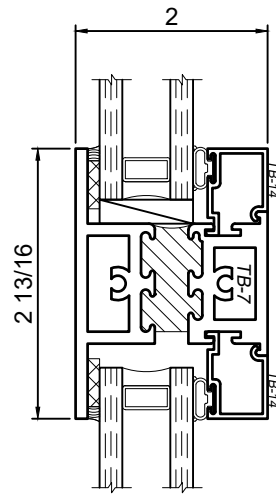

## Product Details - 2 Inch Rail Options

Note: Multiple configurations of this window system are available. Refer to the WINCO website for additional options or contact your local WINCO Sales Representative for information.

Standard 2 Inch T - Rail

Heavy Duty 2 Inch T - Rail

Standard 2 Inch Z - Rail

Heavy Duty 2 Inch Z - Rail

WINCO RESERVES THE RIGHT TO MODIFY OR CHANGE INFORMATION WITHIN THIS BOOK WHEN DEEMED NECESSARY FOR PRODUCT IMPROVEMENT

© WINCO WINDOW COMPANY, INC. 2019

SCALE 6"=1'-0"