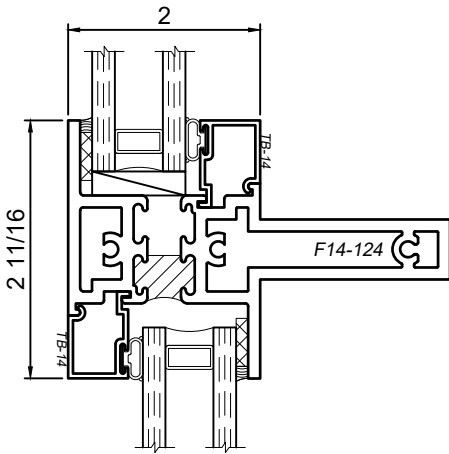

1450 Series 4" Thermal Fixed, Casement & Projected Windows

Product Details - 4 Inch Rail Options

Note: Multiple configurations of this window system are available. Refer to the WINCO website for additional options or contact your local WINCO Sales Representative for information.

WINCO RESERVES THE RIGHT TO MODIFY OR CHANGE INFORMATION WITHIN THIS BOOK WHEN DEEMED NECESSARY FOR PRODUCT IMPROVEMENT

Standard 4 Inch T - Rail

Inverted Heavy 4 Inch T - Rail

Standard 4 Inch Z - Rail

Exterior Glazed 4 Inch T - Rail

© WINCO WINDOW COMPANY, INC. 2019

SCALE 6"=1'-0"