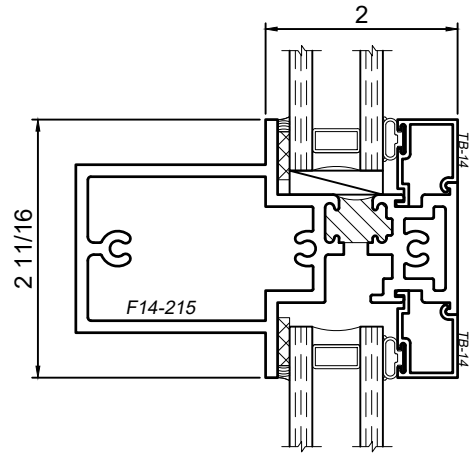

1450 Series 4" Thermal Fixed, Casement & Projected Windows

Product Details - 4 Inch Rail Options

Note: Multiple configurations of this window system are available. Refer to the WINCO website for additional options or contact your local WINCO Sales Representative for information.

WINCO RESERVES THE RIGHT TO MODIFY OR CHANGE INFORMATION WITHIN THIS BOOK WHEN DEEMED NECESSARY FOR PRODUCT IMPROVEMENT

Standard 4 Inch T - Rail

Inverted Heavy 4 Inch T - Rail

Standard 4 Inch Z - Rail

Exterior Glazed 4 Inch T - Rail

© WINCO WINDOW COMPANY, INC. 2019

SCALE 6"=1'-0"