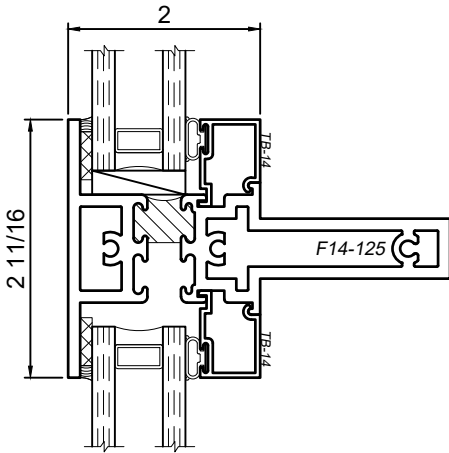

1450 Series 4" Thermal Fixed, Casement & Projected Windows

Product Details - 4 Inch Rail Options

Note: Multiple configurations of this window system are available. Refer to the WINCO website for additional options or contact your local WINCO Sales Representative for information.

WINCO RESERVES THE RIGHT TO MODIFY OR CHANGE INFORMATION WITHIN THIS BOOK WHEN DEEMED NECESSARY FOR PRODUCT IMPROVEMENT

Standard 4 Inch T - Rail

Inverted Heavy 4 Inch T - Rail

Standard 4 Inch Z - Rail

Exterior Glazed 4 Inch T - Rail

© WINCO WINDOW COMPANY, INC. 2019

SCALE 6"=1'-0"