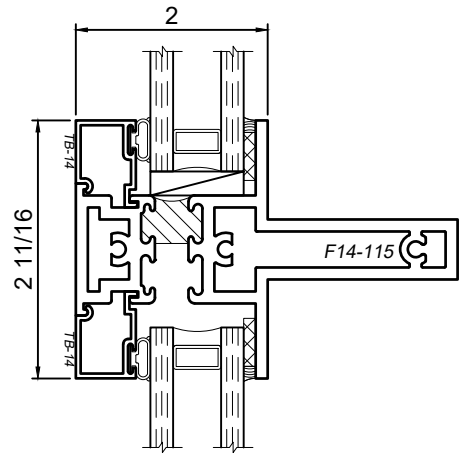

WINCO RESERVES THE RIGHT TO MODIFY OR CHANGE INFORMATION WITHIN THIS BOOK WHEN DEEMED NECESSARY FOR PRODUCT IMPROVEMENT

Standard 4 Inch T - Rail

Inverted Heavy 4 Inch T - Rail

Standard 4 Inch Z - Rail

Exterior Glazed 4 Inch T - Rail

© WINCO WINDOW COMPANY, INC. 2019

SCALE 6"=1'-0"