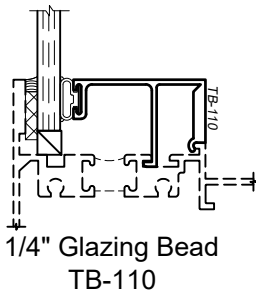

1450 Series 4" Thermal Fixed, Casement & Projected Windows

Product Details - Glazing Options

Note: Multiple configurations of this window system are available. Refer to the WINCO website for additional options or contact your local WINCO Sales Representative for information.

WINCO RESERVES THE RIGHT TO MODIFY OR CHANGE INFORMATION WITHIN THIS BOOK WHEN DEEMED NECESSARY FOR PRODUCT IMPROVEMENT