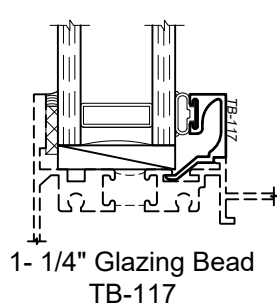

1450 Series 4" Thermal Fixed, Casement & Projected Windows

Product Details - Glazing Options

Note: Multiple configurations of this window system are available. Refer to the WINCO website for additional options or contact your local WINCO Sales Representative for information.

WINCO RESERVES THE RIGHT TO MODIFY OR CHANGE INFORMATION WITHIN THIS BOOK WHEN DEEMED NECESSARY FOR PRODUCT IMPROVEMENT