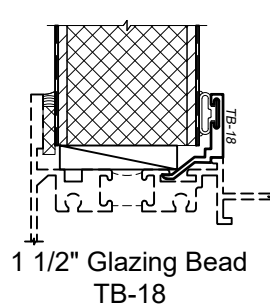

1450 Series 4" Thermal Fixed, Casement & Projected Windows

Product Details - Glazing Options

Note: Multiple configurations of this window system are available. Refer to the WINCO website for additional options or contact your local WINCO Sales Representative for information.

WINCO RESERVES THE RIGHT TO MODIFY OR CHANGE INFORMATION WITHIN THIS BOOK WHEN DEEMED NECESSARY FOR PRODUCT IMPROVEMENT