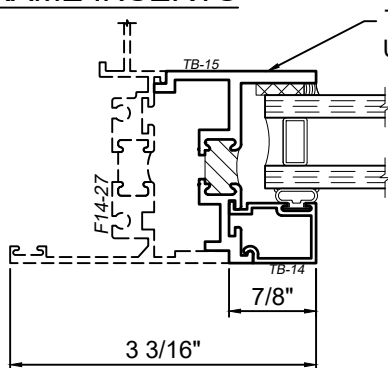

FRAME INSERTS