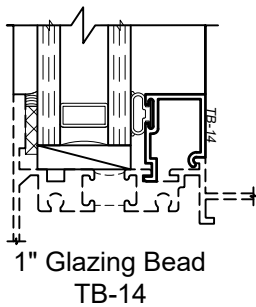

1450 Series 4" Thermal Fixed, Casement & Projected Windows

Product Details - Glazing Options

Note: Multiple configurations of this window system are available. Refer to the WINCO website for additional options or contact your local WINCO Sales Representative for information.

WINCO RESERVES THE RIGHT TO MODIFY OR CHANGE INFORMATION WITHIN THIS BOOK WHEN DEEMED NECESSARY FOR PRODUCT IMPROVEMENT