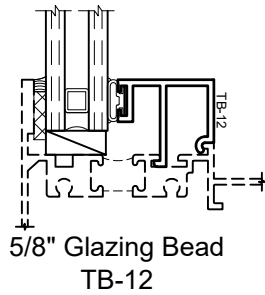

1450 Series 4" Thermal Fixed, Casement & Projected Windows

Product Details - Glazing Options

Note: Multiple configurations of this window system are available. Refer to the WINCO website for additional options or contact your local WINCO Sales Representative for information.

WINCO RESERVES THE RIGHT TO MODIFY OR CHANGE INFORMATION WITHIN THIS BOOK WHEN DEEMED NECESSARY FOR PRODUCT IMPROVEMENT