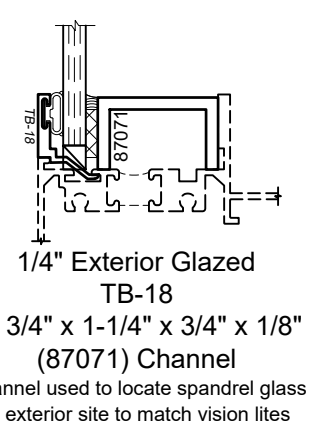

1450 Series 4" Thermal Fixed, Casement & Projected Windows

Product Details - Glazing Options

Note: Multiple configurations of this window system are available. Refer to the WINCO website for additional options or contact your local WINCO Sales Representative for information.

WINCO RESERVES THE RIGHT TO MODIFY OR CHANGE INFORMATION WITHIN THIS BOOK WHEN DEEMED NECESSARY FOR PRODUCT IMPROVEMENT