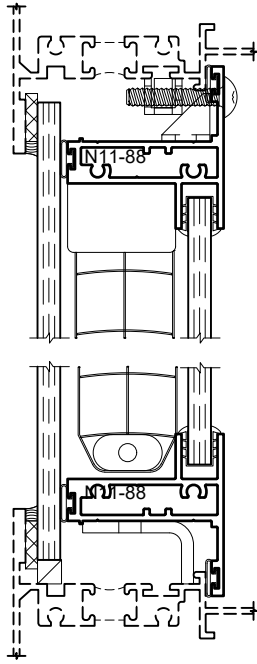

1450 Series 4" Thermal Fixed, Casement & Projected Windows

Product Details - Dual Glazed w/ Interior Sash

Note: Multiple configurations of this window system are available. Refer to the WINCO website for additional options or contact your local WINCO Sales Representative for information.

Dual Glazed w/ Take Out Sash - 65 Option

Dual Glazed w/ Hinged Sash - 75 Option

Dual Glazed Sash Options

SCALE 6"=1'-0"

WINCO RESERVES THE RIGHT TO MODIFY OR CHANGE INFORMATION WITHIN THIS BOOK WHEN DEEMED NECESSARY FOR PRODUCT IMPROVEMENT