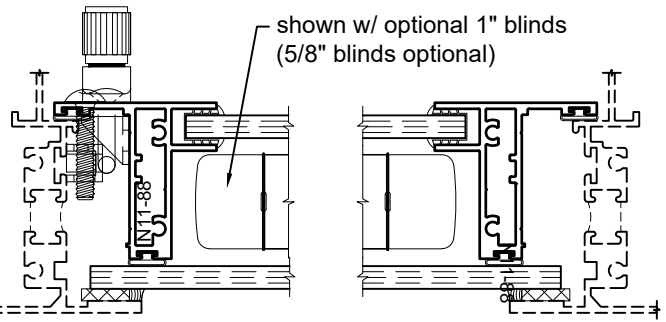

1450 Series 4" Thermal Fixed, Casement & Projected Windows

Product Details - Dual Glazed w/ Interior Sash

Note: Multiple configurations of this window system are available. Refer to the WINCO website for additional options or contact your local WINCO Sales Representative for information.

Dual Glazed w/ Take Out Sash - 65 Option

Dual Glazed w/ Hinged Sash - 75 Option

Dual Glazed Sash Options

SCALE 6"=1'-0"

WINCO RESERVES THE RIGHT TO MODIFY OR CHANGE INFORMATION WITHIN THIS BOOK WHEN DEEMED NECESSARY FOR PRODUCT IMPROVEMENT