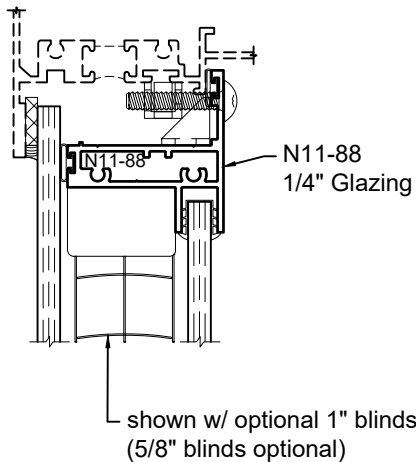

1450 Series 4" Thermal Fixed, Casement & Projected Windows

Product Details - Dual Glazed w/ Interior Sash

Note: Multiple configurations of this window system are available. Refer to the WINCO website for additional options or contact your local WINCO Sales Representative for information.

Dual Glazed w/ Take Out Sash - 65 Option

Dual Glazed w/ Hinged Sash - 75 Option

Dual Glazed Sash Options

SCALE 6"=1'-0"

WINCO RESERVES THE RIGHT TO MODIFY OR CHANGE INFORMATION WITHIN THIS BOOK WHEN DEEMED NECESSARY FOR PRODUCT IMPROVEMENT