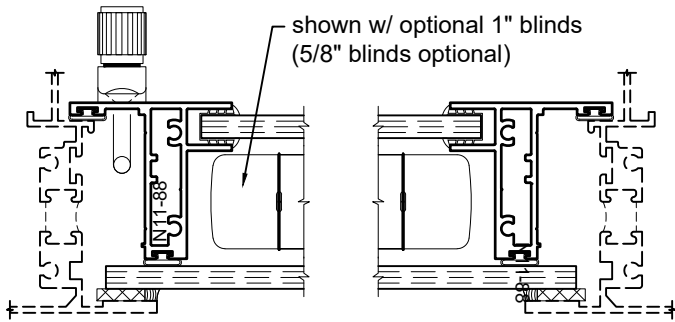

1450 Series 4" Thermal Fixed, Casement & Projected Windows

Product Details - Dual Glazed w/ Interior Sash

Note: Multiple configurations of this window system are available. Refer to the WINCO website for additional options or contact your local WINCO Sales Representative for information.

Dual Glazed w/ Take Out Sash - 65 Option

Dual Glazed w/ Hinged Sash - 75 Option

Dual Glazed Sash Options

SCALE 6"=1'-0"

WINCO RESERVES THE RIGHT TO MODIFY OR CHANGE INFORMATION WITHIN THIS BOOK WHEN DEEMED NECESSARY FOR PRODUCT IMPROVEMENT