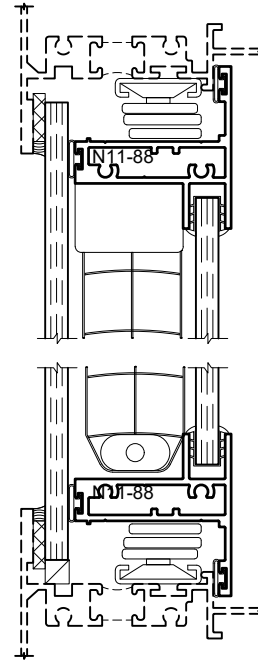

1450 Series 4" Thermal Fixed, Casement & Projected Windows

Product Details - Dual Glazed w/ Interior Sash

Note: Multiple configurations of this window system are available. Refer to the WINCO website for additional options or contact your local WINCO Sales Representative for information.

Dual Glazed w/ Take Out Sash - 65 Option

Dual Glazed w/ Hinged Sash - 75 Option

Dual Glazed Sash Options

SCALE 6"=1'-0"

WINCO RESERVES THE RIGHT TO MODIFY OR CHANGE INFORMATION WITHIN THIS BOOK WHEN DEEMED NECESSARY FOR PRODUCT IMPROVEMENT