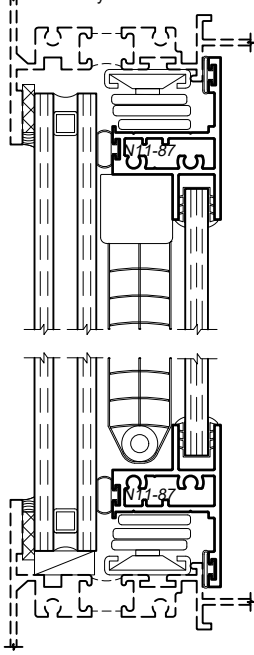

1450 Series 4" Thermal Fixed, Casement & Projected Windows

Product Details - Tripple Glazed w/ Interior Sash

Note: Multiple configurations of this window system are available. Refer to the WINCO website for additional options or contact your local WINCO Sales Representative for information.

WINCO RESERVES THE RIGHT TO MODIFY OR CHANGE INFORMATION WITHIN THIS BOOK WHEN DEEMED NECESSARY FOR PRODUCT IMPROVEMENT

Triple Glazed w/ Hinged Sash - 85 Option