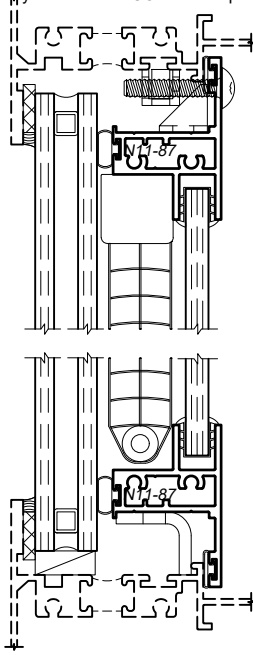

1450 Series 4" Thermal Fixed, Casement & Projected Windows

Product Details - Tripple Glazed w/ Interior Sash

Note: Multiple configurations of this window system are available. Refer to the WINCO website for additional options or contact your local WINCO Sales Representative for information.

WINCO RESERVES THE RIGHT TO MODIFY OR CHANGE INFORMATION WITHIN THIS BOOK WHEN DEEMED NECESSARY FOR PRODUCT IMPROVEMENT

Triple Glazed w/ Hinged Sash - 85 Option