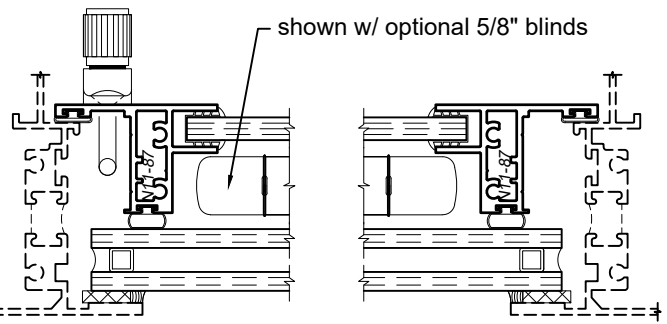

## Product Details - Tripple Glazed w/ Interior Sash

Note: Multiple configurations of this window system are available. Refer to the WINCO website for additional options or contact your local WINCO Sales Representative for information.

WINCO RESERVES THE RIGHT TO MODIFY OR CHANGE INFORMATION WITHIN THIS BOOK WHEN DEEMED NECESSARY FOR PRODUCT IMPROVEMENT

Triple Glazed w/ Hinged Sash - 85 Option

Triple Glazed w/ Take Out Sash - 95 Option