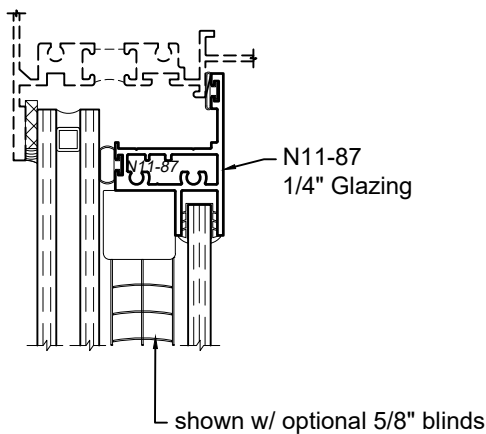

WINCO RESERVES THE RIGHT TO MODIFY OR CHANGE INFORMATION WITHIN THIS BOOK WHEN DEEMED NECESSARY FOR PRODUCT IMPROVEMENT

Triple Glazed w/ Hinged Sash - 85 Option

Triple Glazed w/ Take Out Sash - 95 Option

### Triple Glazed Sash Options

SCALE 6"=1'-0"

© WINCO WINDOW COMPANY, INC. 2019