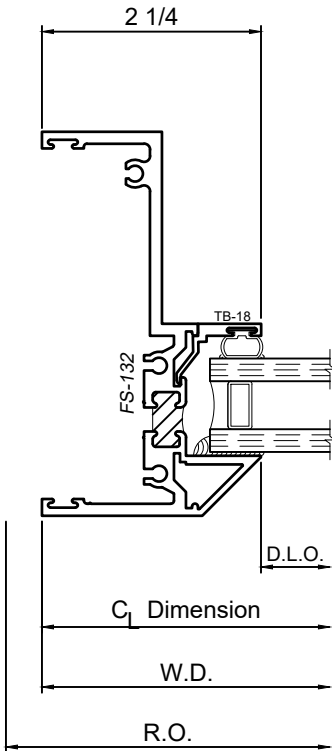

# 1450S Series 4" Thermal Fixed, Casement & Projected Windows

## Product Details - Fixed - Picture Window

Note: Multiple configurations of this window system are available. Refer to the WINCO website for additional options or contact your local WINCO Sales Representative for information.

WINCO RESERVES THE RIGHT TO MODIFY OR CHANGE INFORMATION WITHIN THIS BOOK WHEN DEEMED NECESSARY FOR PRODUCT IMPROVEMENT

© WINCO WINDOW COMPANY, INC. 2020

SCALE 6"=1'-0"