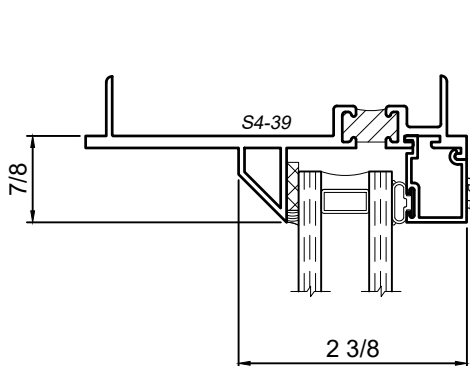

Available at head, jamb and sill
Fixed Lite Only

Available at head, jamb and sill
Fixed Lite Only

Available at head, jamb and sill
Fixed Lite Only

Available at jamb
Fixed Lite Only

Available at head and jamb
Fixed Lite Only

Available at sill
Fixed Lite Only

SCALE 6"=1'-0"