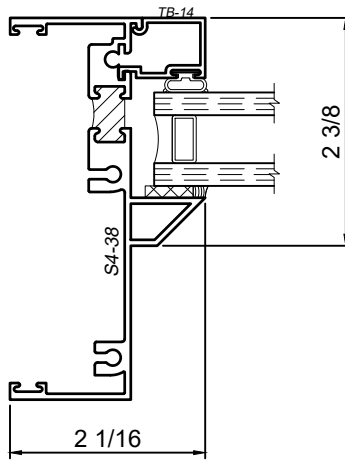

Available at head, jamb and sill
Fixed Lite Only