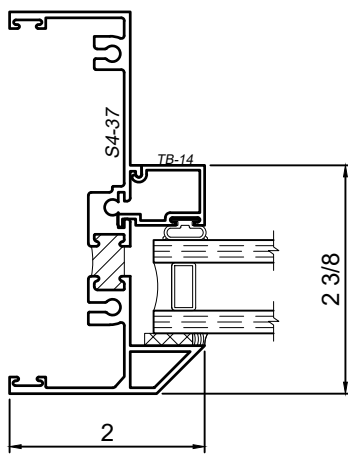

Available at head, jamb and sill
Fixed Lite Only

Available at head, jamb and sill
Fixed Lite Only

Available at head, jamb and sill
Fixed Lite Only

Available at jamb
Fixed Lite Only

Available at head and jamb
Fixed Lite Only

Available at sill
Fixed Lite Only

SCALE 6"=1'-0"