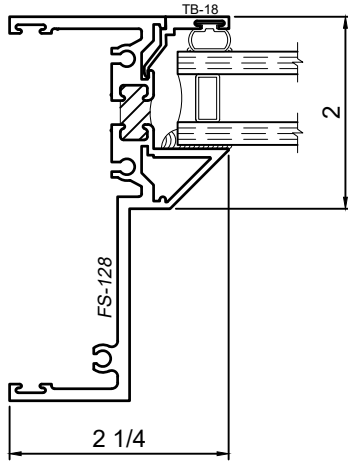

1450S Series 4" Thermal Fixed, Casement & Projected Windows

Product Details - Frame Options

Note: Multiple configurations of this window system are available. Refer to the WINCO website for additional options or contact your local WINCO Sales Representative for information.

WINCO RESERVES THE RIGHT TO MODIFY OR CHANGE INFORMATION WITHIN THIS BOOK WHEN DEEMED NECESSARY FOR PRODUCT IMPROVEMENT

Available at head, jamb and sill
Fixed Lite Only

Available at head, jamb and sill
Fixed Lite Only

Available at sill
Fixed Lite Only

SCALE 6"=1'-0"