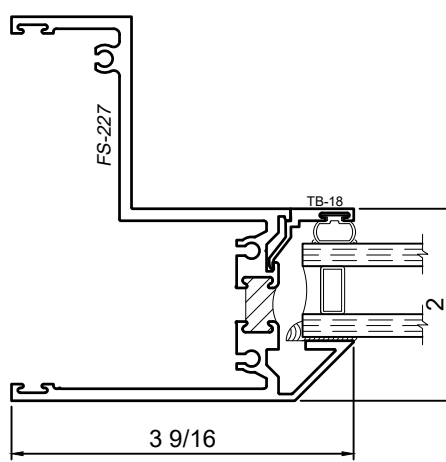

WINCO RESERVES THE RIGHT TO MODIFY OR CHANGE INFORMATION WITHIN THIS BOOK WHEN DEEMED NECESSARY FOR PRODUCT IMPROVEMENT

Available at head, jamb and sill
Fixed Lite Only

Available at head, jamb and sill
Fixed Lite Only

Available at sill
Fixed Lite Only

SCALE 6"=1'-0"