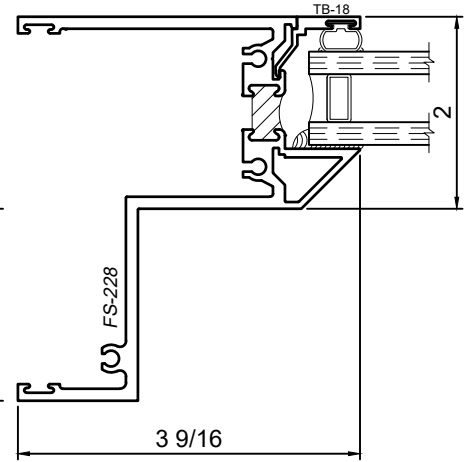

WINCO RESERVES THE RIGHT TO MODIFY OR CHANGE INFORMATION WITHIN THIS BOOK WHEN DEEMED NECESSARY FOR PRODUCT IMPROVEMENT

Available at head, jamb and sill
Fixed Lite Only

Available at head, jamb and sill
Fixed Lite Only

Available at sill
Fixed Lite Only

SCALE 6"=1'-0"