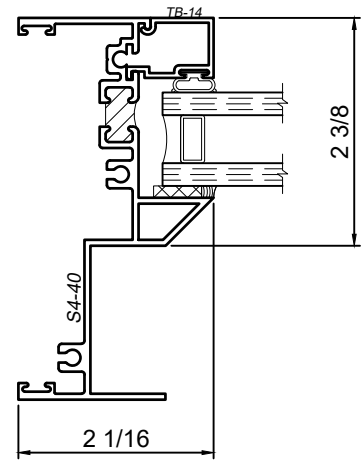

Available at jamb
Fixed Lite Only