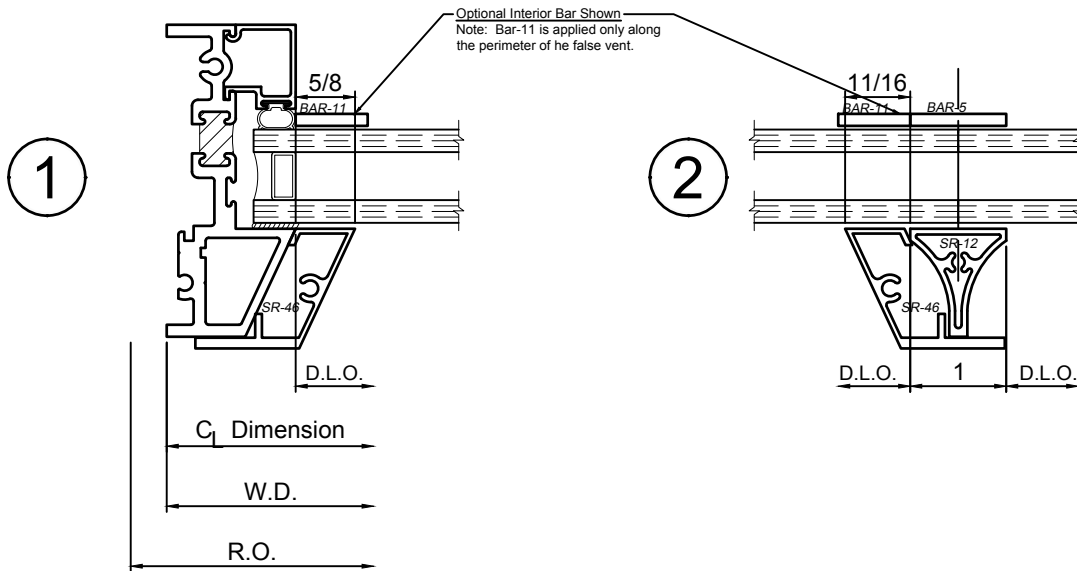

3250 Series 3-1/4" Thermal Fixed, Casement & Projected Windows

Product Details - False Vent Options - SR-46

WINCO RESERVES THE RIGHT TO MODIFY OR CHANGE INFORMATION WITHIN THIS BOOK WHEN DEEMED NECESSARY FOR PRODUCT IMPROVEMENT

SCALE 6"=1'-0"

© WINCO WINDOW COMPANY, INC. 2018