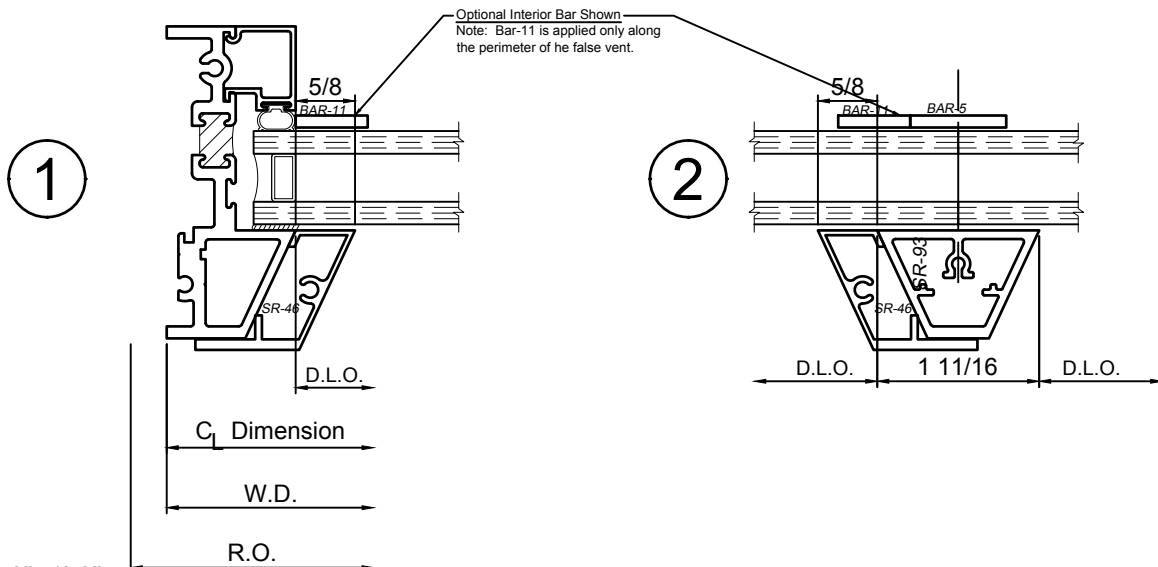

3250 Series 3-1/4" Thermal Fixed, Casement & Projected Windows

Product Details - False Vent Options - SR-46

WINCO RESERVES THE RIGHT TO MODIFY OR CHANGE INFORMATION WITHIN THIS BOOK WHEN DEEMED NECESSARY FOR PRODUCT IMPROVEMENT

SCALE 6"=1'-0"

© WINCO WINDOW COMPANY, INC. 2018