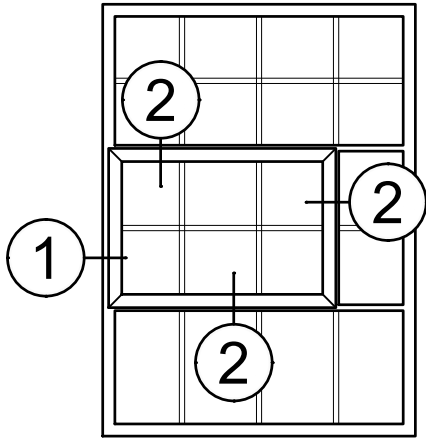

3250 Series 3-1/4" Thermal Fixed, Casement & Projected Windows

Product Details - False Vent Options - SR-46

WINCO RESERVES THE RIGHT TO MODIFY OR CHANGE INFORMATION WITHIN THIS BOOK WHEN DEEMED NECESSARY FOR PRODUCT IMPROVEMENT

SCALE 6"=1'-0"

© WINCO WINDOW COMPANY, INC. 2018