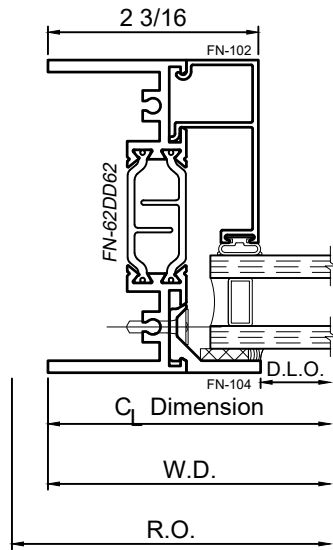

8325F Series 3-1/4" Thermal Fixed, Casement & Projected Windows

Product Details - Project Out - Awning

Note: Multiple configurations of this window system are available. Refer to the WINCO website for additional options or contact your local WINCO Sales Representative for information.

1
2
3
4

WINCO RESERVES THE RIGHT TO MODIFY OR CHANGE INFORMATION WITHIN THIS BOOK WHEN DEEMED NECESSARY FOR PRODUCT IMPROVEMENT

© WINCO WINDOW COMPANY, INC. 2020

SCALE 6"=1'-0"