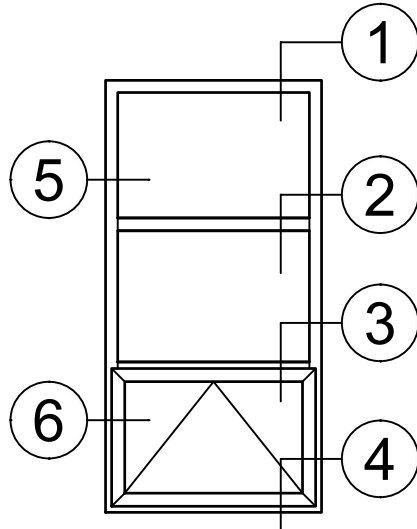

8325F Series 3-1/4" Thermal Fixed, Casement & Projected Windows

Product Details - Project Out - Awning

Note: Multiple configurations of this window system are available. Refer to the WINCO website for additional options or contact your local WINCO Sales Representative for information.

1
2
3
4

WINCO RESERVES THE RIGHT TO MODIFY OR CHANGE INFORMATION WITHIN THIS BOOK WHEN DEEMED NECESSARY FOR PRODUCT IMPROVEMENT

© WINCO WINDOW COMPANY, INC. 2020

SCALE 6"=1'-0"