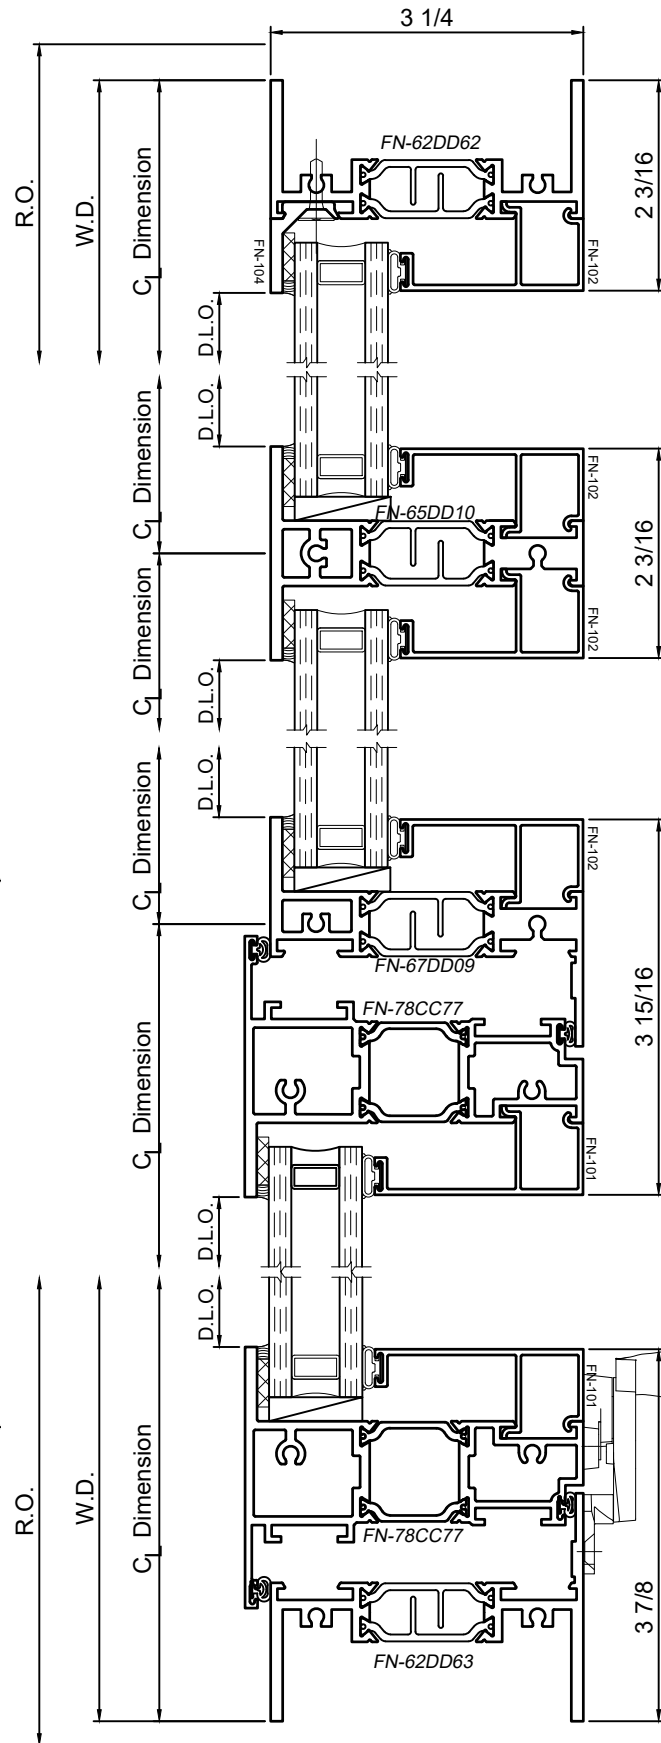

8325F Series 3-1/4" Thermal Fixed, Casement & Projected Windows

Product Details - Project Out - Awning

Note: Multiple configurations of this window system are available. Refer to the WINCO website for additional options or contact your local WINCO Sales Representative for information.

1
2
3
4

WINCO RESERVES THE RIGHT TO MODIFY OR CHANGE INFORMATION WITHIN THIS BOOK WHEN DEEMED NECESSARY FOR PRODUCT IMPROVEMENT

© WINCO WINDOW COMPANY, INC. 2020

SCALE 6"=1'-0"