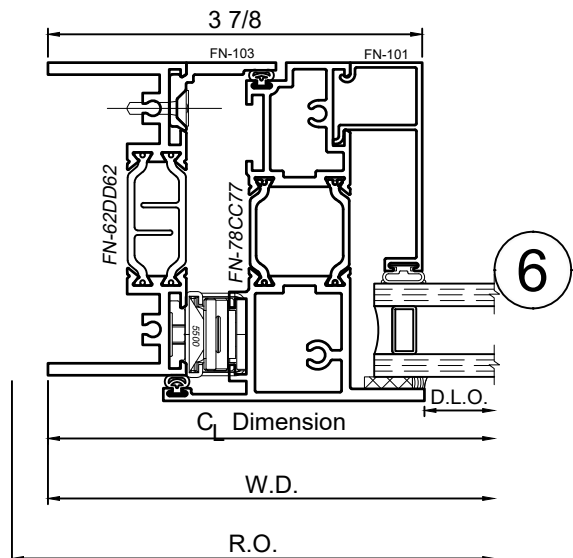

8325F Series 3-1/4" Thermal Fixed, Casement & Projected Windows

Product Details - Project Out - Awning

Note: Multiple configurations of this window system are available. Refer to the WINCO website for additional options or contact your local WINCO Sales Representative for information.

1
2
3
4

WINCO RESERVES THE RIGHT TO MODIFY OR CHANGE INFORMATION WITHIN THIS BOOK WHEN DEEMED NECESSARY FOR PRODUCT IMPROVEMENT

© WINCO WINDOW COMPANY, INC. 2020

SCALE 6"=1'-0"