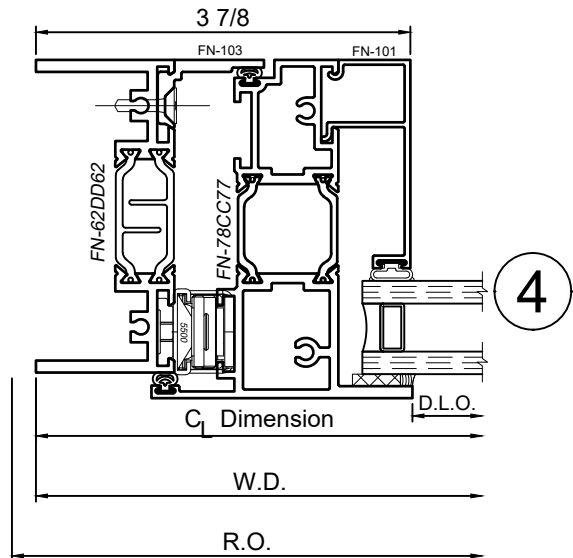

8325F Series 3-1/4" Thermal Fixed, Casement & Projected Windows

Product Details - PO|PI - Awning|Hopper

Note: Multiple configurations of this window system are available. Refer to the WINCO website for additional options or contact your local WINCO Sales Representative for information.

1

WINCO RESERVES THE RIGHT TO MODIFY OR CHANGE INFORMATION WITHIN THIS BOOK WHEN DEEMED NECESSARY FOR PRODUCT IMPROVEMENT

2

3

© WINCO WINDOW COMPANY, INC. 2020

SCALE 6"=1'-0"