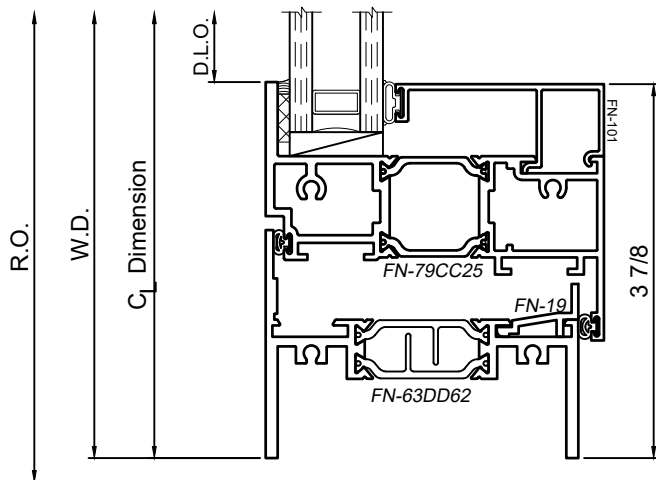

8325F Series 3-1/4" Thermal Fixed, Casement & Projected Windows

Product Details - PO|PI - Awning|Hopper

Note: Multiple configurations of this window system are available. Refer to the WINCO website for additional options or contact your local WINCO Sales Representative for information.

1

WINCO RESERVES THE RIGHT TO MODIFY OR CHANGE INFORMATION WITHIN THIS BOOK WHEN DEEMED NECESSARY FOR PRODUCT IMPROVEMENT

2

3

© WINCO WINDOW COMPANY, INC. 2020

SCALE 6"=1'-0"