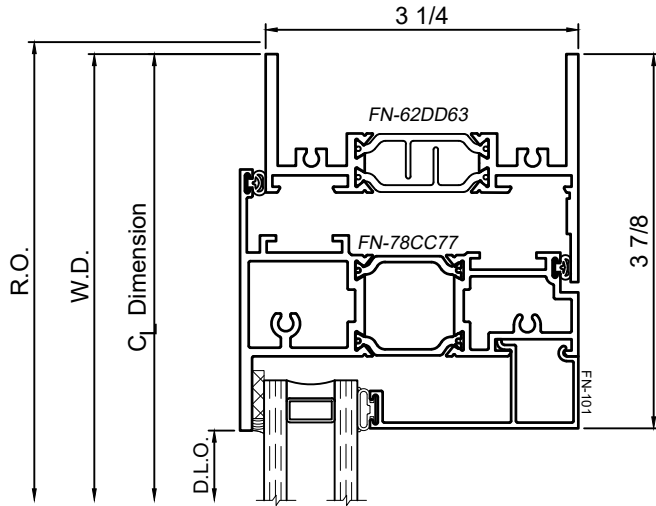

8325F Series 3-1/4" Thermal Fixed, Casement & Projected Windows

Product Details - PO|PI - Awning|Hopper

Note: Multiple configurations of this window system are available. Refer to the WINCO website for additional options or contact your local WINCO Sales Representative for information.

1

WINCO RESERVES THE RIGHT TO MODIFY OR CHANGE INFORMATION WITHIN THIS BOOK WHEN DEEMED NECESSARY FOR PRODUCT IMPROVEMENT

2

3

© WINCO WINDOW COMPANY, INC. 2020

SCALE 6"=1'-0"