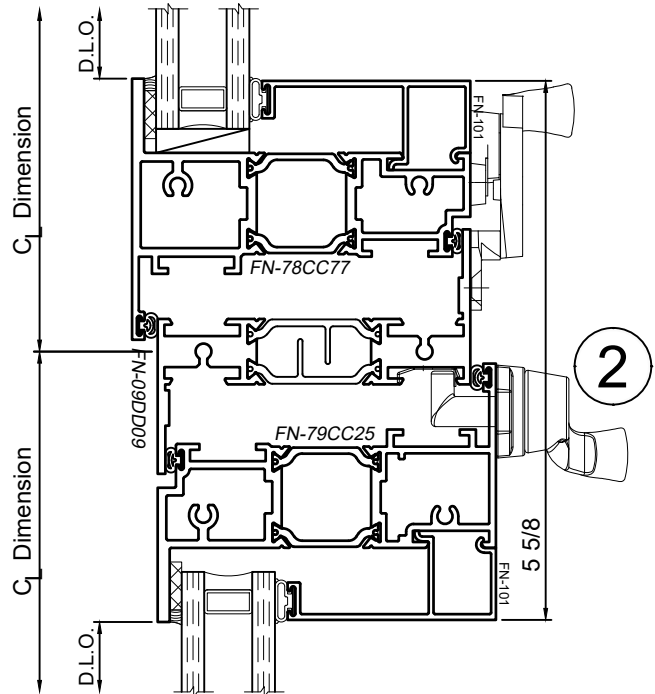

8325F Series 3-1/4" Thermal Fixed, Casement & Projected Windows

Product Details - PO|PI - Awning|Hopper

Note: Multiple configurations of this window system are available. Refer to the WINCO website for additional options or contact your local WINCO Sales Representative for information.

1

WINCO RESERVES THE RIGHT TO MODIFY OR CHANGE INFORMATION WITHIN THIS BOOK WHEN DEEMED NECESSARY FOR PRODUCT IMPROVEMENT

2

3

© WINCO WINDOW COMPANY, INC. 2020

SCALE 6"=1'-0"