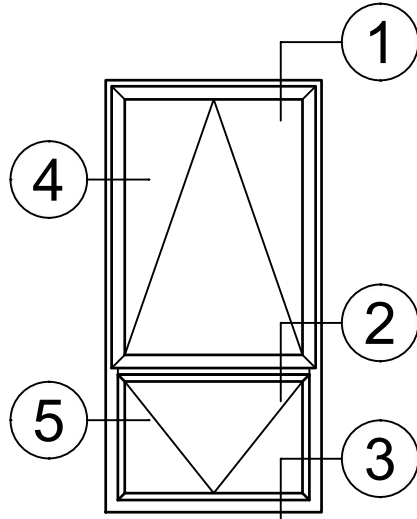

8325F Series 3-1/4" Thermal Fixed, Casement & Projected Windows

Product Details - PO|PI - Awning|Hopper

Note: Multiple configurations of this window system are available. Refer to the WINCO website for additional options or contact your local WINCO Sales Representative for information.

1

WINCO RESERVES THE RIGHT TO MODIFY OR CHANGE INFORMATION WITHIN THIS BOOK WHEN DEEMED NECESSARY FOR PRODUCT IMPROVEMENT

2

3

© WINCO WINDOW COMPANY, INC. 2020

SCALE 6"=1'-0"