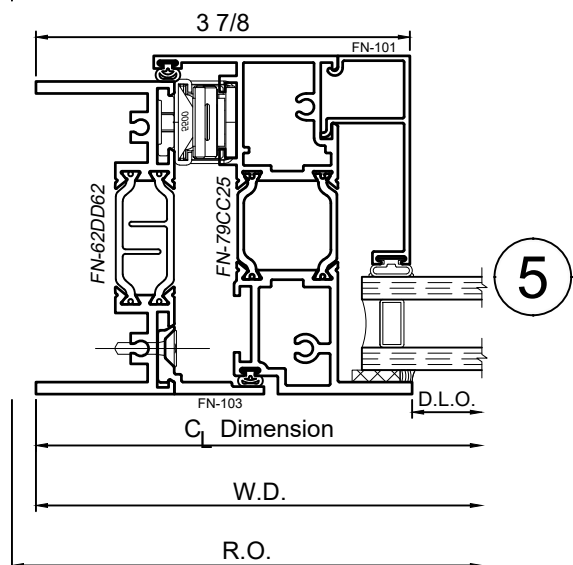

8325F Series 3-1/4" Thermal Fixed, Casement & Projected Windows

Product Details - PO|PI - Awning|Hopper

Note: Multiple configurations of this window system are available. Refer to the WINCO website for additional options or contact your local WINCO Sales Representative for information.

1

WINCO RESERVES THE RIGHT TO MODIFY OR CHANGE INFORMATION WITHIN THIS BOOK WHEN DEEMED NECESSARY FOR PRODUCT IMPROVEMENT

2

3

© WINCO WINDOW COMPANY, INC. 2020

SCALE 6"=1'-0"