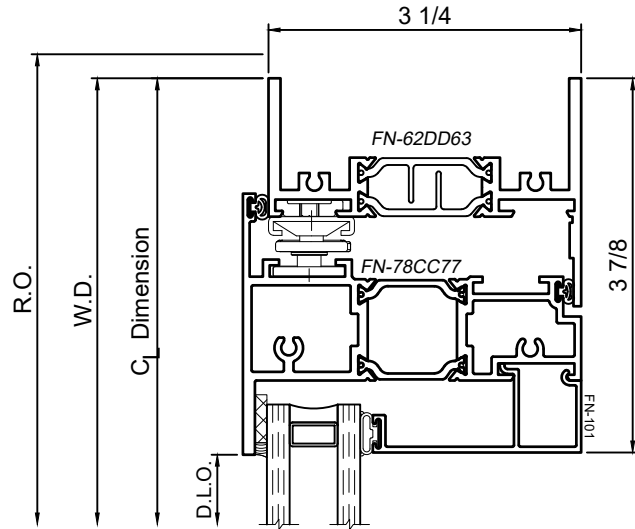

# 8325F Series 3-1/4" Thermal Fixed, Casement & Projected Windows

1

2

WINCO RESERVES THE RIGHT TO MODIFY OR CHANGE INFORMATION WITHIN THIS BOOK WHEN DEEMED NECESSARY FOR PRODUCT IMPROVEMENT

© WINCO WINDOW COMPANY, INC. 2020

SCALE 6"=1'-0"