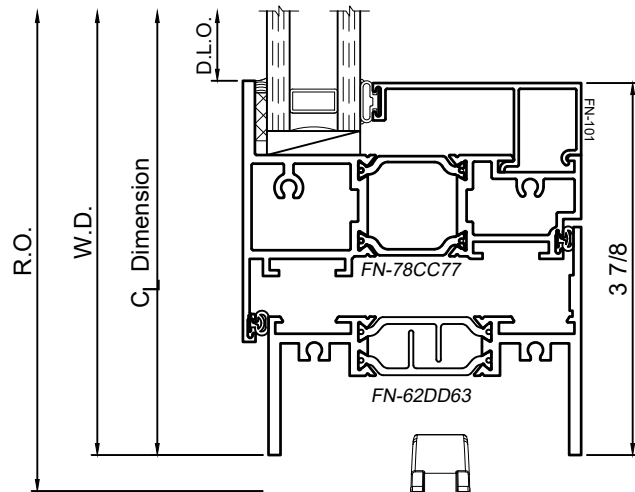

# 8325F Series 3-1/4" Thermal Fixed, Casement & Projected Windows

1

2

WINCO RESERVES THE RIGHT TO MODIFY OR CHANGE INFORMATION WITHIN THIS BOOK WHEN DEEMED NECESSARY FOR PRODUCT IMPROVEMENT

© WINCO WINDOW COMPANY, INC. 2020

SCALE 6"=1'-0"