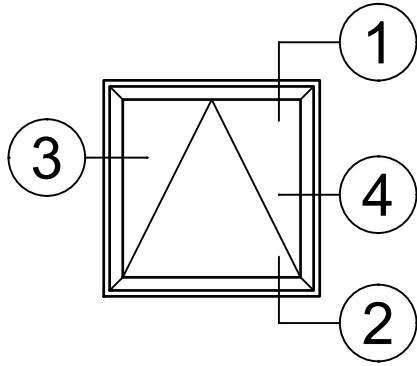

8325F Series 3-1/4" Thermal Fixed, Casement & Projected Windows

Product Details - Project Out - Awning

Note: Multiple configurations of this window system are available. Refer to the WINCO website for additional options or contact your local WINCO Sales Representative for information.

WINCO RESERVES THE RIGHT TO MODIFY OR CHANGE INFORMATION WITHIN THIS BOOK WHEN DEEMED NECESSARY FOR PRODUCT IMPROVEMENT

© WINCO WINDOW COMPANY, INC. 2020

SCALE 6"=1'-0"