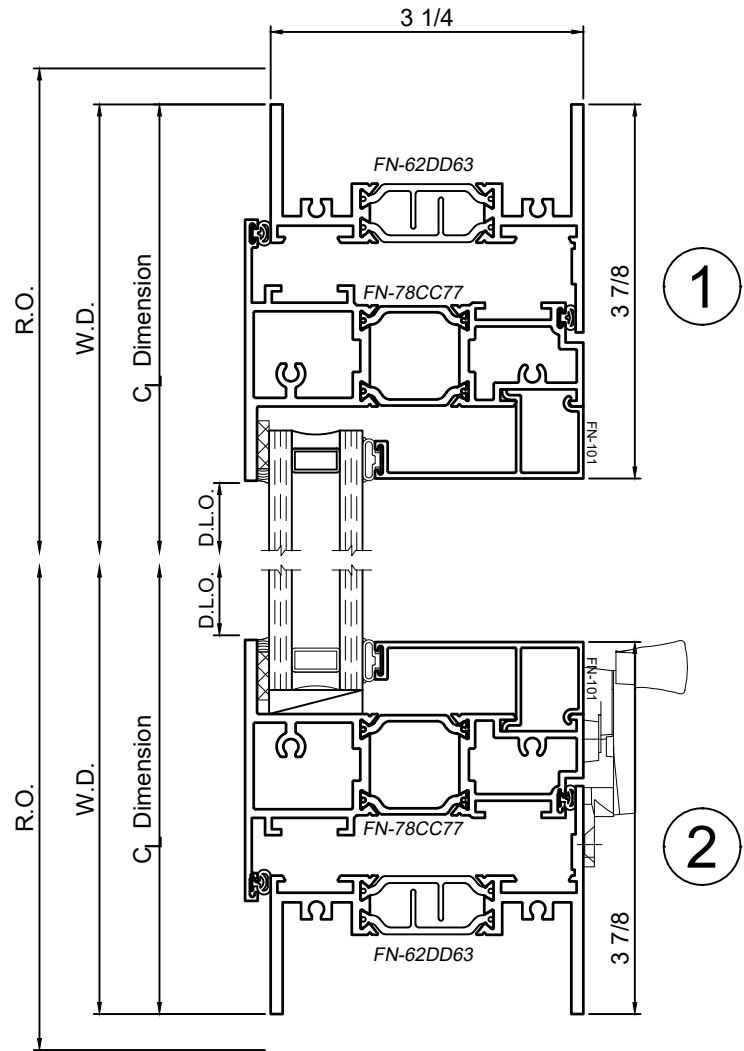

8325F Series 3-1/4" Thermal Fixed, Casement & Projected Windows

Product Details - Project Out - Awning

Note: Multiple configurations of this window system are available. Refer to the WINCO website for additional options or contact your local WINCO Sales Representative for information.

WINCO RESERVES THE RIGHT TO MODIFY OR CHANGE INFORMATION WITHIN THIS BOOK WHEN DEEMED NECESSARY FOR PRODUCT IMPROVEMENT

© WINCO WINDOW COMPANY, INC. 2020

SCALE 6"=1'-0"