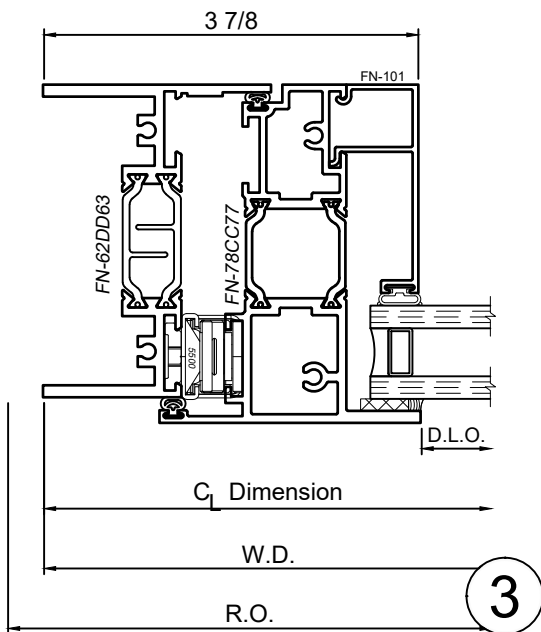

8325F Series 3-1/4" Thermal Fixed, Casement & Projected Windows

Product Details - Project Out - Awning

Note: Multiple configurations of this window system are available. Refer to the WINCO website for additional options or contact your local WINCO Sales Representative for information.

WINCO RESERVES THE RIGHT TO MODIFY OR CHANGE INFORMATION WITHIN THIS BOOK WHEN DEEMED NECESSARY FOR PRODUCT IMPROVEMENT

© WINCO WINDOW COMPANY, INC. 2020

SCALE 6"=1'-0"