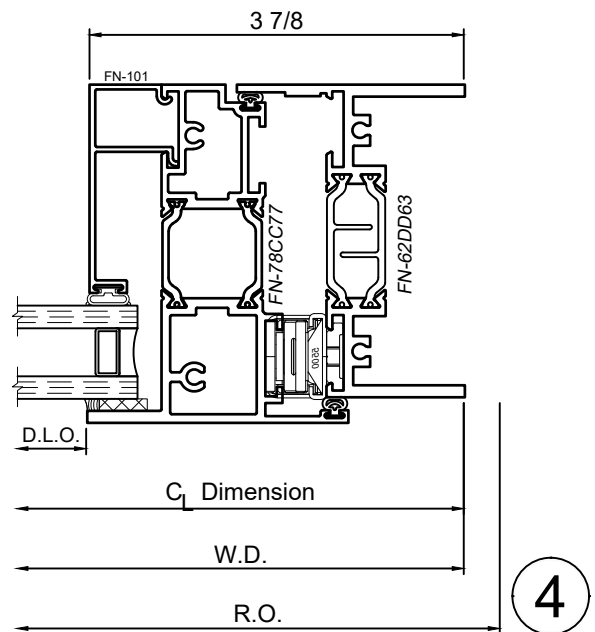

8325F Series 3-1/4" Thermal Fixed, Casement & Projected Windows

Product Details - Project Out - Awning

Note: Multiple configurations of this window system are available. Refer to the WINCO website for additional options or contact your local WINCO Sales Representative for information.

WINCO RESERVES THE RIGHT TO MODIFY OR CHANGE INFORMATION WITHIN THIS BOOK WHEN DEEMED NECESSARY FOR PRODUCT IMPROVEMENT

© WINCO WINDOW COMPANY, INC. 2020

SCALE 6"=1'-0"