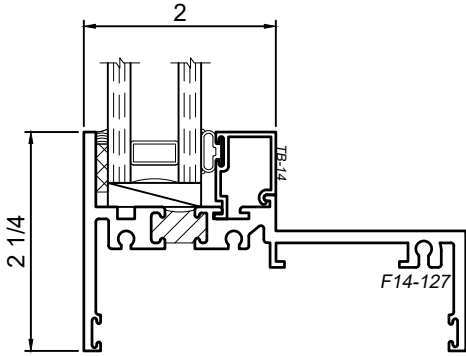

4" Thermal Hung Replica and Slider Replica Windows

Product Details - Frame Options

Note: Multiple configurations of this window system are available. Refer to the WINCO website for additional options or contact your local WINCO Sales Representative for information.

WINCO RESERVES THE RIGHT TO MODIFY OR CHANGE INFORMATION WITHIN THIS BOOK WHEN DEEMED NECESSARY FOR PRODUCT IMPROVEMENT

Available at head, jamb, and sill

Available at head, jamb, and sill

Available at sill

Available at sill

Available at head, jamb and sill
Fixed Lite Only

Available at head, jamb and sill
Fixed Lite Only

SCALE 6"=1'-0"

© WINCO WINDOW COMPANY, INC. 2021