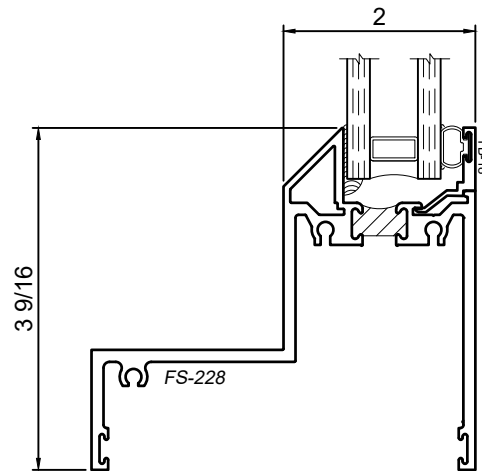

Available at sill

Available at head, jamb and sill
Fixed Lite Only

Available at head, jamb and sill
Fixed Lite Only

SCALE 6"=1'-0"

© WINCO WINDOW COMPANY, INC. 2021