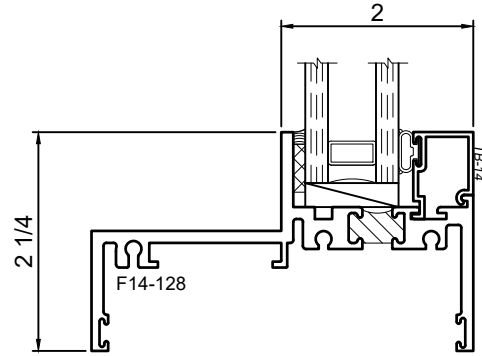

4" Thermal Hung Replica and Slider Replica Windows

Product Details - Frame Options

Note: Multiple configurations of this window system are available. Refer to the WINCO website for additional options or contact your local WINCO Sales Representative for information.

WINCO RESERVES THE RIGHT TO MODIFY OR CHANGE INFORMATION WITHIN THIS BOOK WHEN DEEMED NECESSARY FOR PRODUCT IMPROVEMENT

Available at head, jamb, and sill

Available at head, jamb, and sill

Available at sill

Available at sill

Available at head, jamb and sill
Fixed Lite Only

Available at head, jamb and sill
Fixed Lite Only

SCALE 6"=1'-0"

© WINCO WINDOW COMPANY, INC. 2021