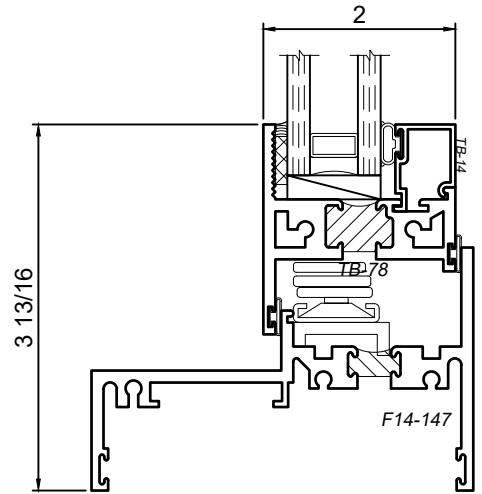

WINCO RESERVES THE RIGHT TO MODIFY OR CHANGE INFORMATION WITHIN THIS BOOK WHEN DEEMED NECESSARY FOR PRODUCT IMPROVEMENT

Available at head, jamb, and sill

Available at head, jamb, and sill

Available at sill

Available at sill

Available at head, jamb and sill
Fixed Lite Only

Available at head, jamb and sill
Fixed Lite Only

SCALE 6"=1'-0"

© WINCO WINDOW COMPANY, INC. 2021