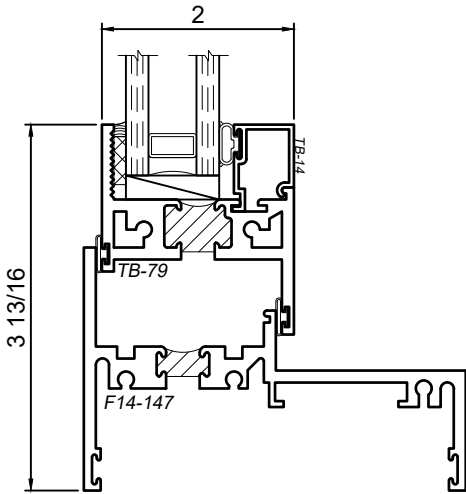

4" Thermal Hung Replica and Slider Replica Windows

Product Details - Frame Options

Note: Multiple configurations of this window system are available. Refer to the WINCO website for additional options or contact your local WINCO Sales Representative for information.

WINCO RESERVES THE RIGHT TO MODIFY OR CHANGE INFORMATION WITHIN THIS BOOK WHEN DEEMED NECESSARY FOR PRODUCT IMPROVEMENT

Available at head, jamb, and sill

Available at head, jamb, and sill

Available at sill

Available at sill

Available at head, jamb and sill
Fixed Lite Only

Available at head, jamb and sill
Fixed Lite Only

SCALE 6"=1'-0"

© WINCO WINDOW COMPANY, INC. 2021