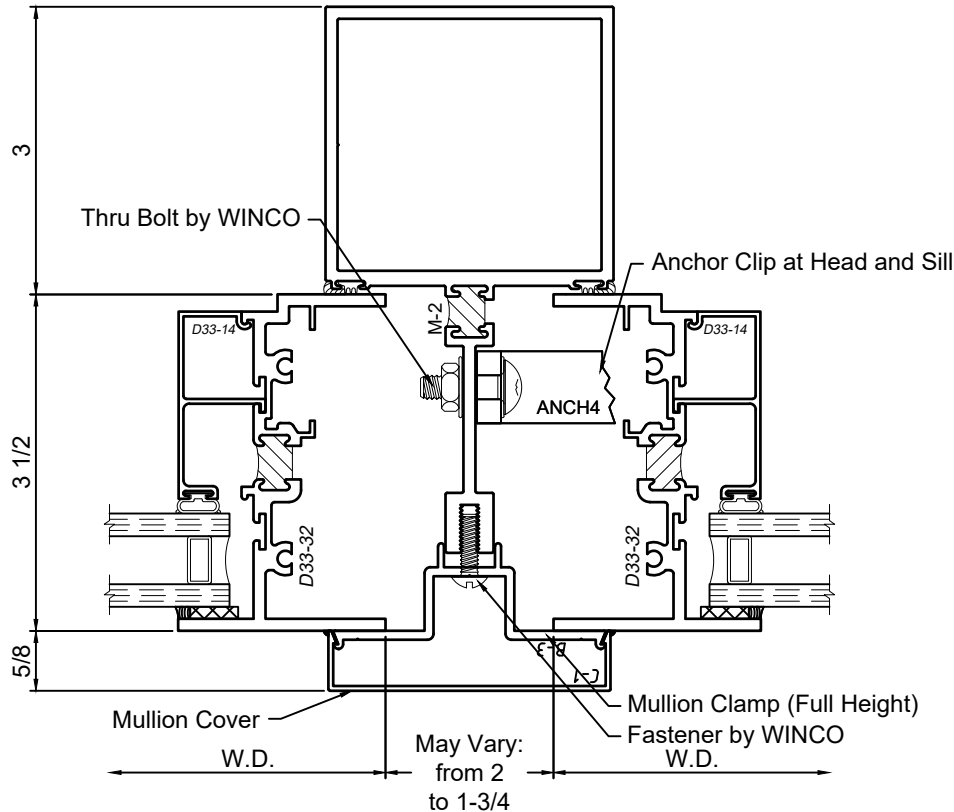

SCALE 6"=1'-0"

Mullion Sections - 3-1/2" Windows

Product Details - M-2 Mullion

Note: Trim shown is a sampling of WINCO's offering. Not all shapes are held in stock and minimum quantity order may be required. Consult your local WINCO sales representative for other trims available. It is WINCO's recommendation to install all trim and materials per WINCO's installation instructions.

M-2 Mullion set from Building Interior

M-2 Mullion set from Building Exterior

SCALE 6"=1'-0"

WINCO RESERVES THE RIGHT TO MODIFY OR CHANGE INFORMATION WITHIN THIS BOOK WHEN DEEMED NECESSARY FOR PRODUCT IMPROVEMENT