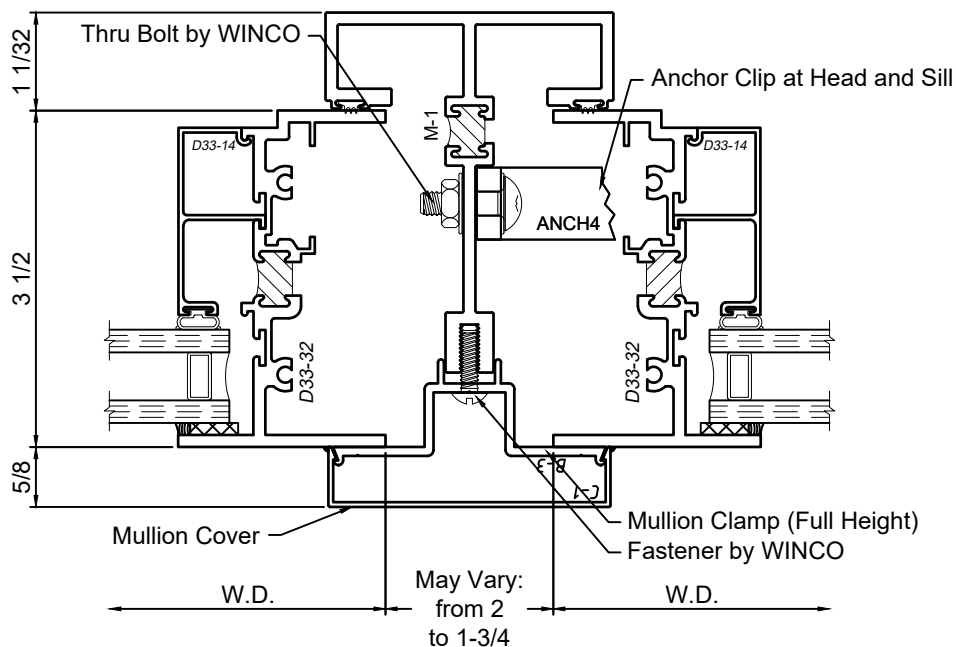

M-1 Mullion set from Building Exterior

WINCO RESERVES THE RIGHT TO MODIFY OR CHANGE INFORMATION WITHIN THIS BOOK WHEN DEEMED NECESSARY FOR PRODUCT IMPROVEMENT

© WINCO WINDOW COMPANY, INC. 2021

SCALE 6"=1'-0"