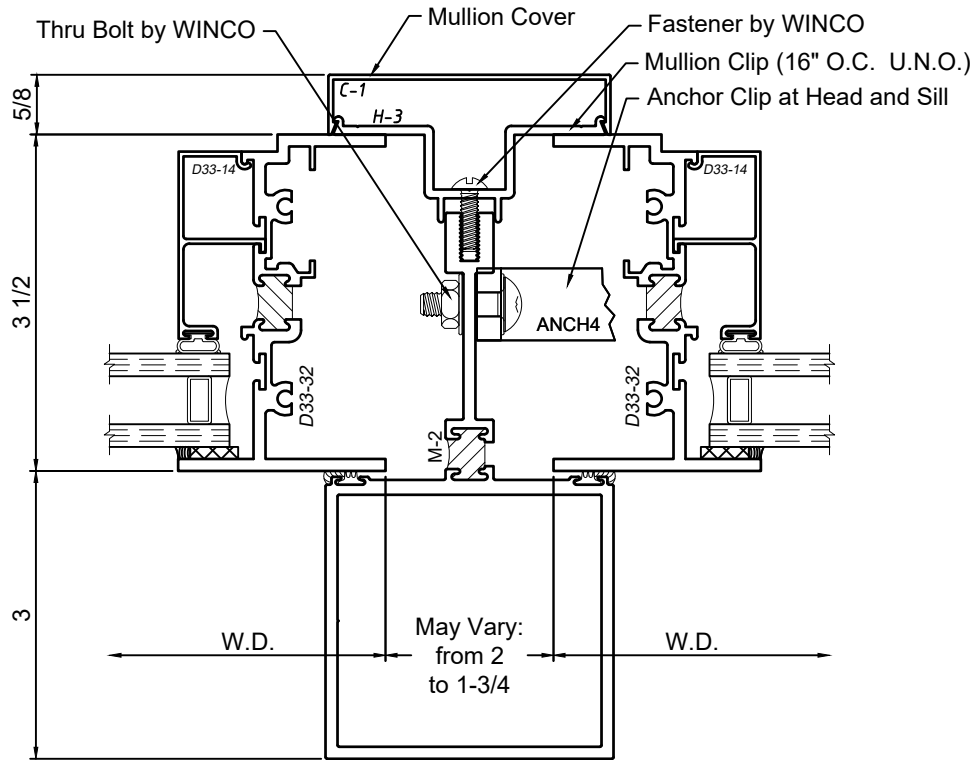

SCALE 6"=1'-0"

Mullion Sections - 3-1/2" Windows

Product Details - M-2 Mullion

Note: Trim shown is a sampling of WINCO's offering. Not all shapes are held in stock and minimum quantity order may be required. Consult your local WINCO sales representative for other trims available. It is WINCO's recommendation to install all trim and materials per WINCO's installation instructions.

M-2 Mullion set from Building Interior

M-2 Mullion set from Building Exterior

SCALE 6"=1'-0"

WINCO RESERVES THE RIGHT TO MODIFY OR CHANGE INFORMATION WITHIN THIS BOOK WHEN DEEMED NECESSARY FOR PRODUCT IMPROVEMENT