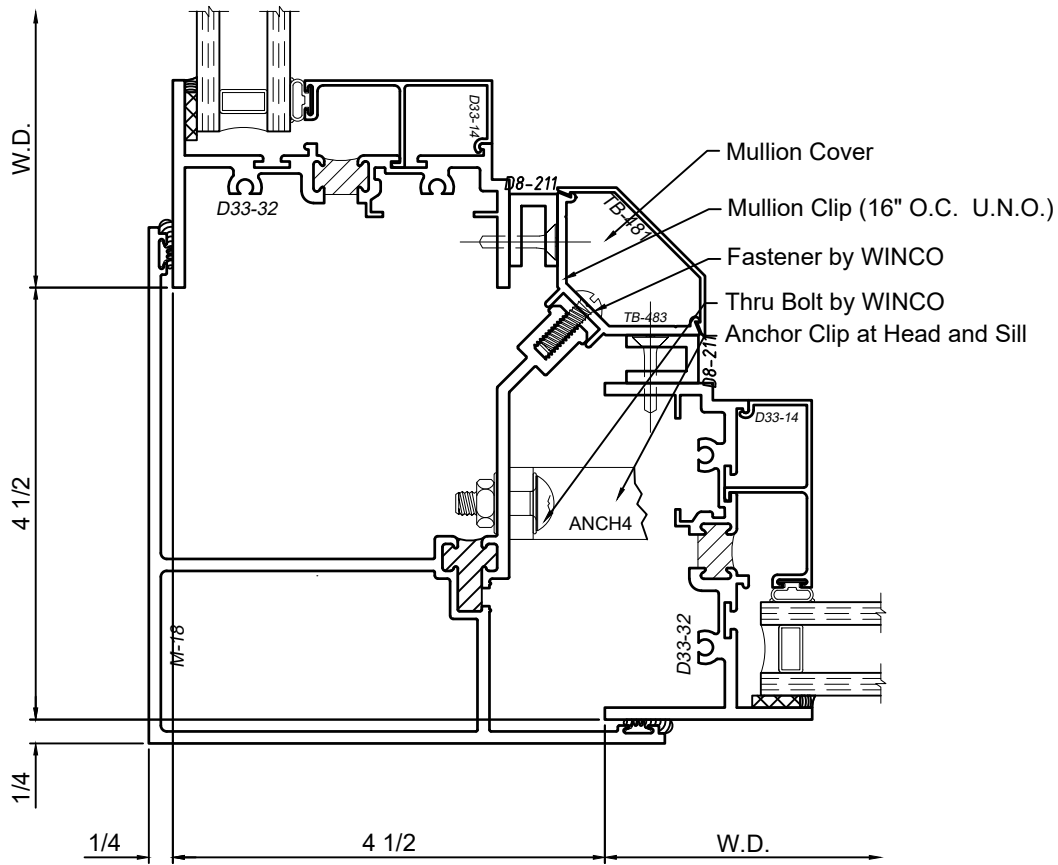

M-2 Mullion set from Building Interior

M-2 Mullion set from Building Exterior

SCALE 6"=1'-0"

WINCO RESERVES THE RIGHT TO MODIFY OR CHANGE INFORMATION WITHIN THIS BOOK WHEN DEEMED NECESSARY FOR PRODUCT IMPROVEMENT

© WINCO WINDOW COMPANY, INC. 2021

Mullion Sections - 3-1/2" Windows

Product Details - 90° Corner Mullion

Note: Trim shown is a sampling of WINCO's offering. Not all shapes are held in stock and minimum quantity order may be required. Consult your local WINCO sales representative for other trims available. It is WINCO's recommendation to install all trim and materials per WINCO's installation instructions.

M-18 90° Corner Mullion

WINCO RESERVES THE RIGHT TO MODIFY OR CHANGE INFORMATION WITHIN THIS BOOK WHEN DEEMED NECESSARY FOR PRODUCT IMPROVEMENT

© WINCO WINDOW COMPANY, INC. 2021

SCALE 6"=1'-0"

Mullion Sections - 3-1/2" Windows