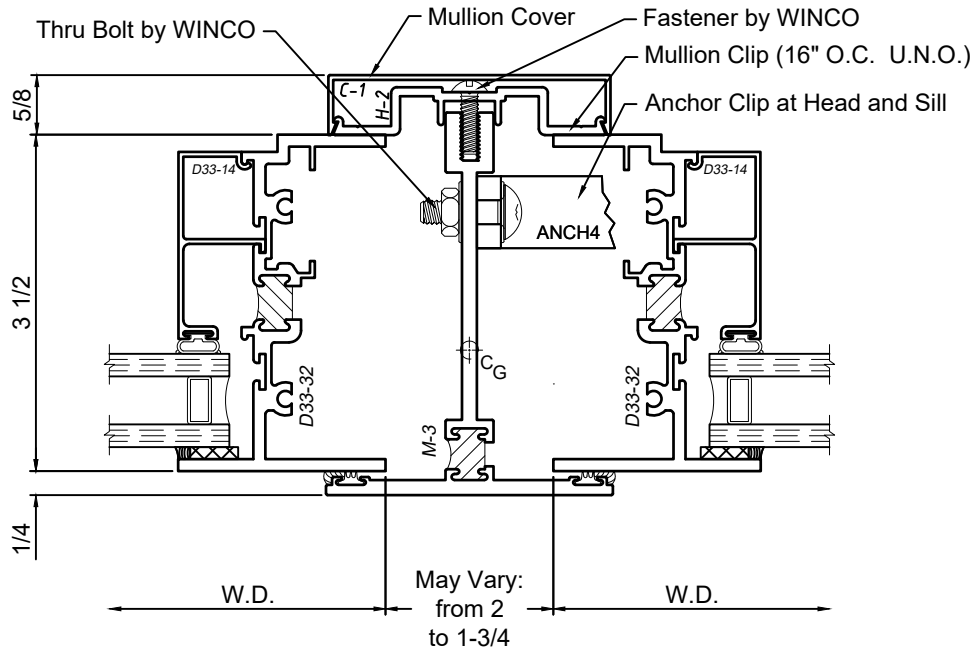

Mullion Sections - 3-1/2" Windows

Product Details - M-3 Mullion

Note: Trim shown is a sampling of WINCO's offering. Not all shapes are held in stock and minimum quantity order may be required. Consult your local WINCO sales representative for other trims available. It is WINCO's recommendation to install all trim and materials per WINCO's installation instructions.

WINCO RESERVES THE RIGHT TO MODIFY OR CHANGE INFORMATION WITHIN THIS BOOK WHEN DEEMED NECESSARY FOR PRODUCT IMPROVEMENT

M-3 Mullion set from Building Interior