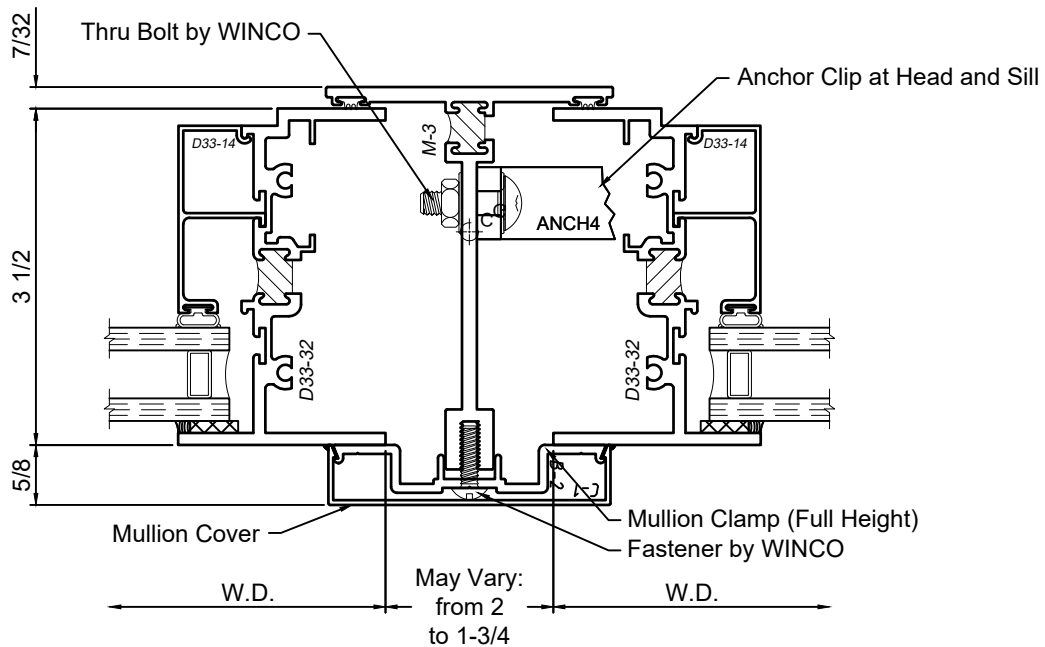

M-3 Mullion set from Building Exterior

© WINCO WINDOW COMPANY, INC. 2021

SCALE 6"=1'-0"