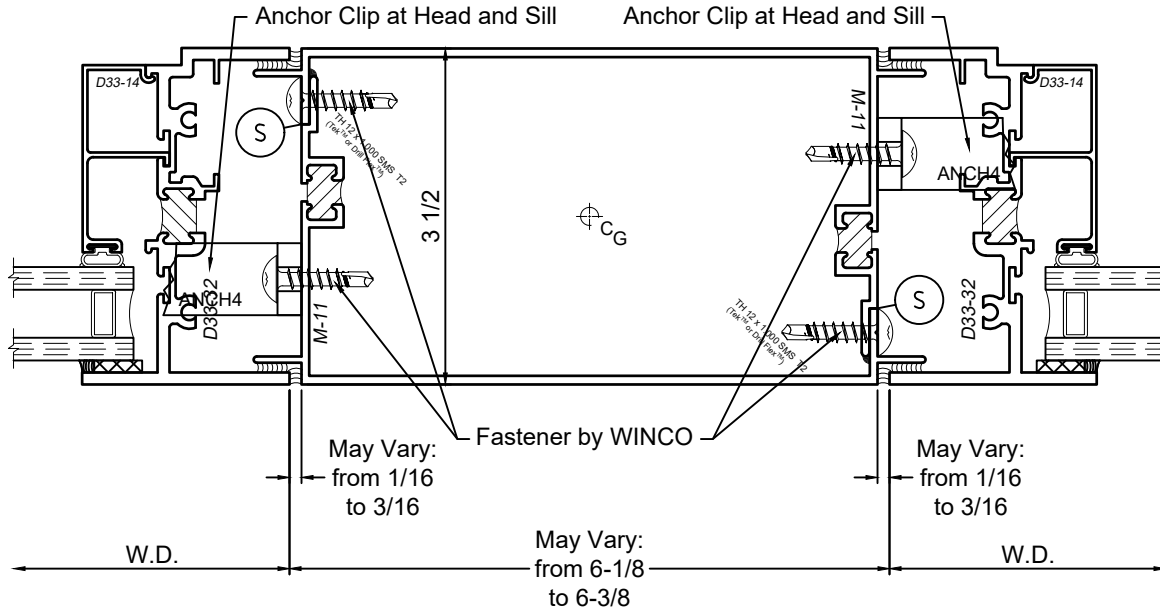

Mullion Sections - 3-1/2" Windows

Product Details - M-11

Note: Trim shown is a sampling of WINCO's offering. Not all shapes are held in stock and minimum quantity order may be required. Consult your local WINCO sales representative for other trims available. It is WINCO's recommendation to install all trim and materials per WINCO's installation instructions.

WINCO RESERVES THE RIGHT TO MODIFY OR CHANGE INFORMATION WITHIN THIS BOOK WHEN DEEMED NECESSARY FOR PRODUCT IMPROVEMENT

M-11 Mullion

Recommended usage only with Jamb Receptor for installation clearances

© WINCO WINDOW COMPANY, INC. 2016

SCALE 6"=1'-0"