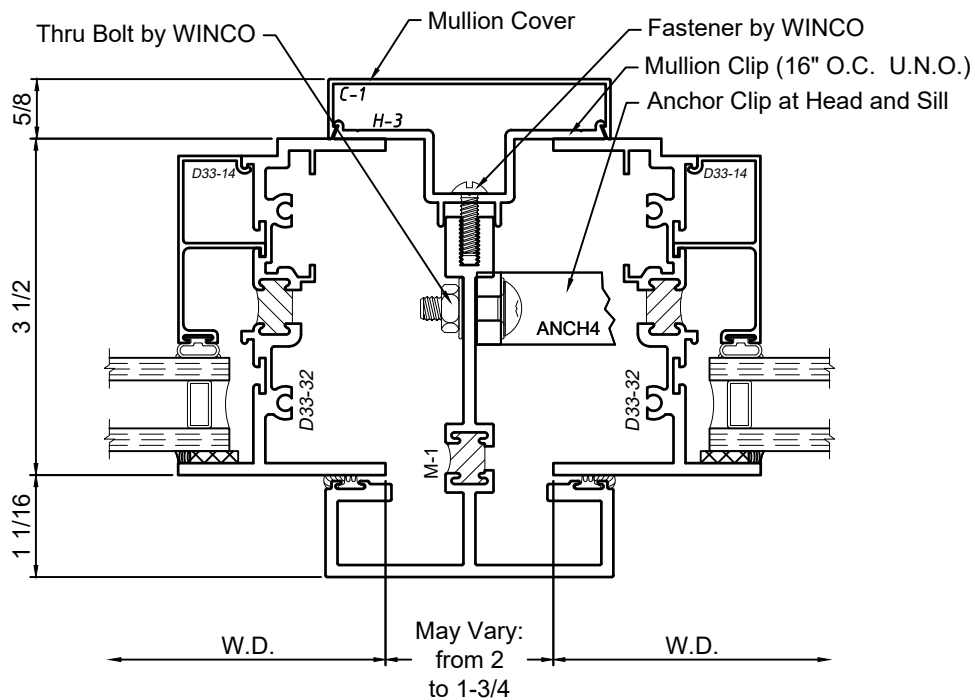

Mullion Sections - 3-1/2" Windows

Product Details - M-1 Mullion

Note: Trim shown is a sampling of WINCO's offering. Not all shapes are held in stock and minimum quantity order may be required. Consult your local WINCO sales representative for other trims available. It is WINCO's recommendation to install all trim and materials per WINCO's installation instructions.

M-1 Mullion set from Building Interior