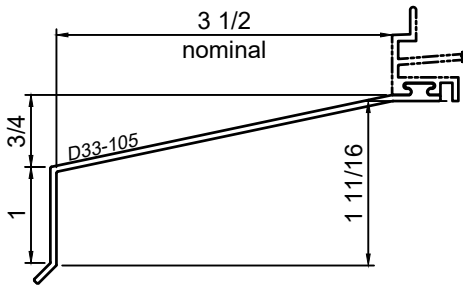

Sill Extender Sections - All Windows

Product Details - Universal Sill Extensions

Note: Trim shown is a sampling of WINCO's offering. Not all shapes are held in stock and minimum quantity order may be required. Consult your local WINCO sales representative for other trims available. It is WINCO's recommendation to install all trim and materials per WINCO's installation instructions.

WINCO RESERVES THE RIGHT TO MODIFY OR CHANGE INFORMATION WITHIN THIS BOOK WHEN DEEMED NECESSARY FOR PRODUCT IMPROVEMENT

SCALE 6"=1'-0"

© WINCO WINDOW COMPANY, INC. 2021