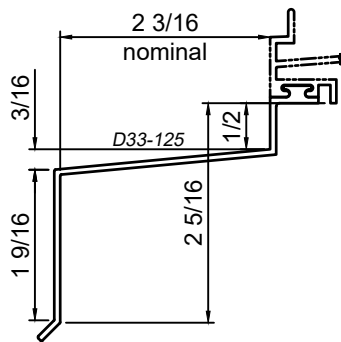

Sill Extender Sections - All Windows

Product Details - Universal Sill Extensions

Note: Trim shown is a sampling of WINCO's offering. Not all shapes are held in stock and minimum quantity order may be required. Consult your local WINCO sales representative for other trims available. It is WINCO's recommendation to install all trim and materials per WINCO's installation instructions.

WINCO RESERVES THE RIGHT TO MODIFY OR CHANGE INFORMATION WITHIN THIS BOOK WHEN DEEMED NECESSARY FOR PRODUCT IMPROVEMENT

SCALE 6"=1'-0"

© WINCO WINDOW COMPANY, INC. 2021