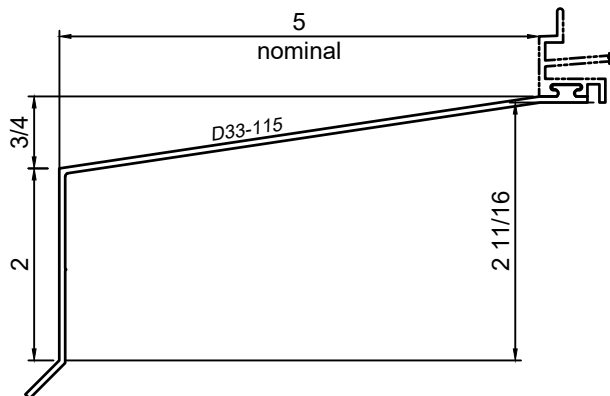

Sill Extender Sections - All Windows

Product Details - Universal Sill Extensions

Note: Trim shown is a sampling of WINCO's offering. Not all shapes are held in stock and minimum quantity order may be required. Consult your local WINCO sales representative for other trims available. It is WINCO's recommendation to install all trim and materials per WINCO's installation instructions.

WINCO RESERVES THE RIGHT TO MODIFY OR CHANGE INFORMATION WITHIN THIS BOOK WHEN DEEMED NECESSARY FOR PRODUCT IMPROVEMENT

SCALE 6"=1'-0"

© WINCO WINDOW COMPANY, INC. 2021