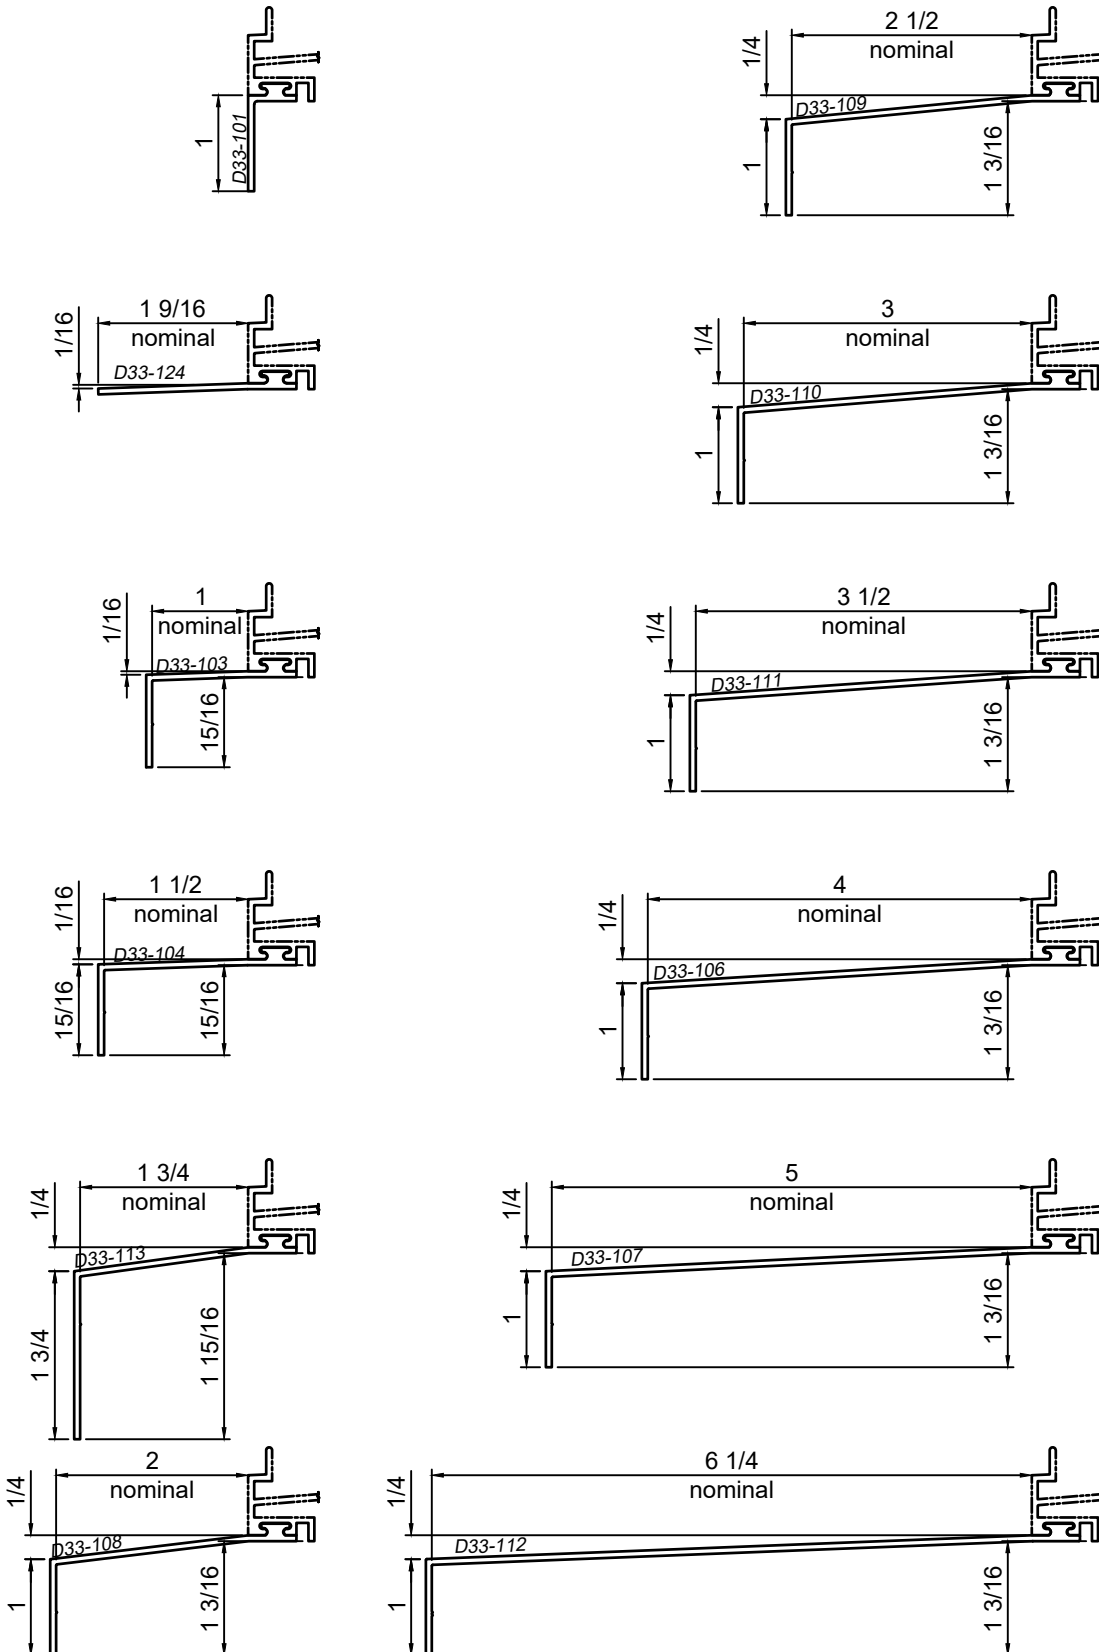

© WINCO WINDOW COMPANY, INC. 2021

SCALE 6"=1'-0"

Sill Extender Sections - All Windows

Product Details - Universal Sill Extensions

Note: Trim shown is a sampling of WINCO's offering. Not all shapes are held in stock and minimum quantity order may be required. Consult your local WINCO sales representative for other trims available. It is WINCO's recommendation to install all trim and materials per WINCO's installation instructions.

SCALE 6"=1'-0"

WINCO RESERVES THE RIGHT TO MODIFY OR CHANGE INFORMATION WITHIN THIS BOOK WHEN DEEMED NECESSARY FOR PRODUCT IMPROVEMENT

© WINCO WINDOW COMPANY, INC. 2021

Sill Extender Sections - All Windows