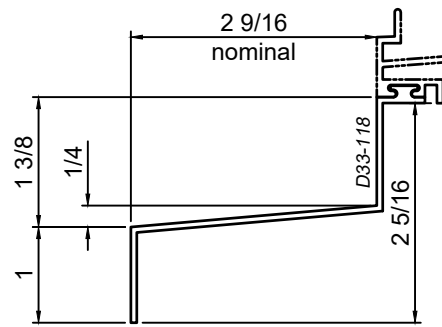

Sill Extender Sections - All Windows

Product Details - Universal Sill Extensions

Note: Trim shown is a sampling of WINCO's offering. Not all shapes are held in stock and minimum quantity order may be required. Consult your local WINCO sales representative for other trims available. It is WINCO's recommendation to install all trim and materials per WINCO's installation instructions.

WINCO RESERVES THE RIGHT TO MODIFY OR CHANGE INFORMATION WITHIN THIS BOOK WHEN DEEMED NECESSARY FOR PRODUCT IMPROVEMENT

SCALE 6"=1'-0"

© WINCO WINDOW COMPANY, INC. 2021