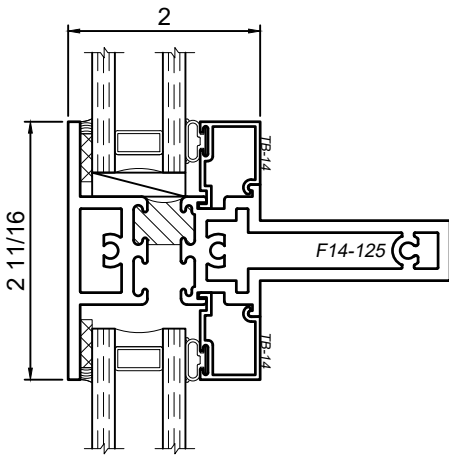

WINCO RESERVES THE RIGHT TO MODIFY OR CHANGE INFORMATION WITHIN THIS BOOK WHEN DEEMED NECESSARY FOR PRODUCT IMPROVEMENT

Standard 2 Inch T - Rail

Heavy Duty 2 Inch T - Rail

Standard 2 Inch Z - Rail

Heavy Duty 2 Inch Z - Rail

© WINCO WINDOW COMPANY, INC. 2020

SCALE 6"=1'-0"

1550 Series 4-1/2" Thermal Fixed, Casement & Projected Windows

Product Details - 4 Inch Rail Options

Note: Multiple configurations of this window system are available. Refer to the WINCO website for additional options or contact your local WINCO Sales Representative for information.

Standard 4 Inch T - Rail

Exterior Glazed 4 Inch T - Rail

Standard 4 Inch Z - Rail

WINCO RESERVES THE RIGHT TO MODIFY OR CHANGE INFORMATION WITHIN THIS BOOK WHEN DEEMED NECESSARY FOR PRODUCT IMPROVEMENT

© WINCO WINDOW COMPANY, INC. 2020

SCALE 6"=1'-0"