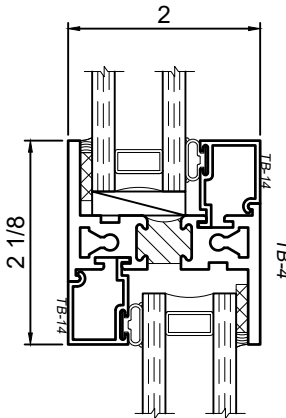

1550 Series 4-1/2" Thermal Fixed, Casement & Projected Windows

Product Details - 2 Inch Rail Options

Note: Multiple configurations of this window system are available. Refer to the WINCO website for additional options or contact your local WINCO Sales Representative for information.

WINCO RESERVES THE RIGHT TO MODIFY OR CHANGE INFORMATION WITHIN THIS BOOK WHEN DEEMED NECESSARY FOR PRODUCT IMPROVEMENT

Standard 2 Inch T - Rail

Heavy Duty 2 Inch T - Rail

Standard 2 Inch Z - Rail

Heavy Duty 2 Inch Z - Rail

© WINCO WINDOW COMPANY, INC. 2020

SCALE 6"=1'-0"

1550 Series 4-1/2" Thermal Fixed, Casement & Projected Windows

Product Details - 4 Inch Rail Options

Note: Multiple configurations of this window system are available. Refer to the WINCO website for additional options or contact your local WINCO Sales Representative for information.

SCALE 6"=1'-0"