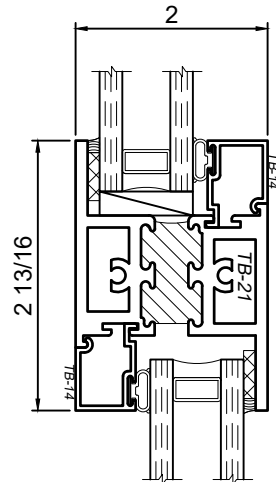

1550 Series 4-1/2" Thermal Fixed, Casement & Projected Windows

Product Details - 2 Inch Rail Options

Note: Multiple configurations of this window system are available. Refer to the WINCO website for additional options or contact your local WINCO Sales Representative for information.

WINCO RESERVES THE RIGHT TO MODIFY OR CHANGE INFORMATION WITHIN THIS BOOK WHEN DEEMED NECESSARY FOR PRODUCT IMPROVEMENT

Standard 2 Inch T - Rail

Heavy Duty 2 Inch T - Rail

Standard 2 Inch Z - Rail

Heavy Duty 2 Inch Z - Rail

© WINCO WINDOW COMPANY, INC. 2020

SCALE 6"=1'-0"

1550 Series 4-1/2" Thermal Fixed, Casement & Projected Windows

Product Details - 4 Inch Rail Options

Note: Multiple configurations of this window system are available. Refer to the WINCO website for additional options or contact your local WINCO Sales Representative for information.

SCALE 6"=1'-0"