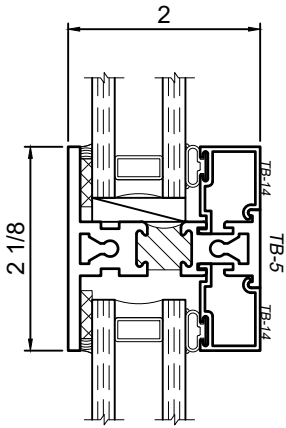

1550 Series 4-1/2" Thermal Fixed, Casement & Projected Windows

Product Details - 2 Inch Rail Options

Note: Multiple configurations of this window system are available. Refer to the WINCO website for additional options or contact your local WINCO Sales Representative for information.

WINCO RESERVES THE RIGHT TO MODIFY OR CHANGE INFORMATION WITHIN THIS BOOK WHEN DEEMED NECESSARY FOR PRODUCT IMPROVEMENT

Standard 2 Inch T - Rail

Heavy Duty 2 Inch T - Rail

Standard 2 Inch Z - Rail

Heavy Duty 2 Inch Z - Rail

© WINCO WINDOW COMPANY, INC. 2020

SCALE 6"=1'-0"

1550 Series 4-1/2" Thermal Fixed, Casement & Projected Windows

Product Details - 4 Inch Rail Options

Note: Multiple configurations of this window system are available. Refer to the WINCO website for additional options or contact your local WINCO Sales Representative for information.

SCALE 6"=1'-0"