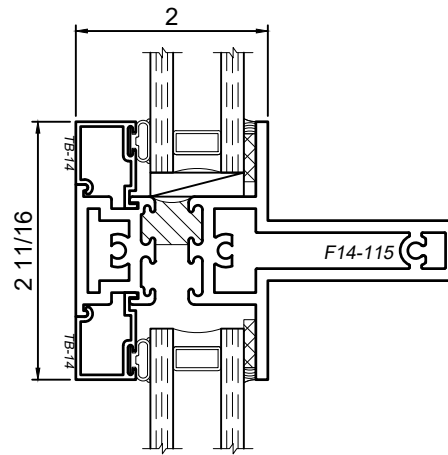

WINCO RESERVES THE RIGHT TO MODIFY OR CHANGE INFORMATION WITHIN THIS BOOK WHEN DEEMED NECESSARY FOR PRODUCT IMPROVEMENT

Standard 2 Inch T - Rail

Heavy Duty 2 Inch T - Rail

Standard 2 Inch Z - Rail

Heavy Duty 2 Inch Z - Rail

© WINCO WINDOW COMPANY, INC. 2020

SCALE 6"=1'-0"

1550 Series 4-1/2" Thermal Fixed, Casement & Projected Windows

Product Details - 4 Inch Rail Options

Note: Multiple configurations of this window system are available. Refer to the WINCO website for additional options or contact your local WINCO Sales Representative for information.

Standard 4 Inch T - Rail

Exterior Glazed 4 Inch T - Rail

Standard 4 Inch Z - Rail

WINCO RESERVES THE RIGHT TO MODIFY OR CHANGE INFORMATION WITHIN THIS BOOK WHEN DEEMED NECESSARY FOR PRODUCT IMPROVEMENT

© WINCO WINDOW COMPANY, INC. 2020

SCALE 6"=1'-0"