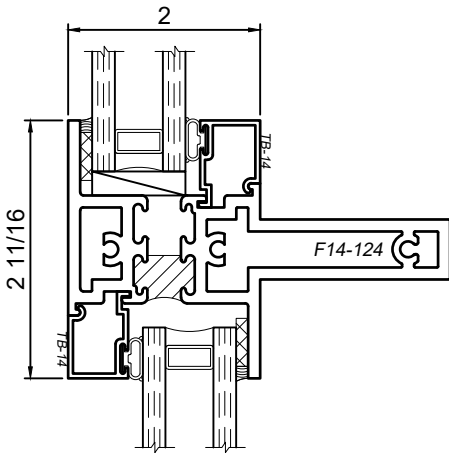

WINCO RESERVES THE RIGHT TO MODIFY OR CHANGE INFORMATION WITHIN THIS BOOK WHEN DEEMED NECESSARY FOR PRODUCT IMPROVEMENT

Standard 2 Inch T - Rail

Heavy Duty 2 Inch T - Rail

Standard 2 Inch Z - Rail

Heavy Duty 2 Inch Z - Rail

© WINCO WINDOW COMPANY, INC. 2020

SCALE 6"=1'-0"

1550 Series 4-1/2" Thermal Fixed, Casement & Projected Windows

Product Details - 4 Inch Rail Options

Note: Multiple configurations of this window system are available. Refer to the WINCO website for additional options or contact your local WINCO Sales Representative for information.

Standard 4 Inch T - Rail

Exterior Glazed 4 Inch T - Rail

Standard 4 Inch Z - Rail

WINCO RESERVES THE RIGHT TO MODIFY OR CHANGE INFORMATION WITHIN THIS BOOK WHEN DEEMED NECESSARY FOR PRODUCT IMPROVEMENT

© WINCO WINDOW COMPANY, INC. 2020

SCALE 6"=1'-0"