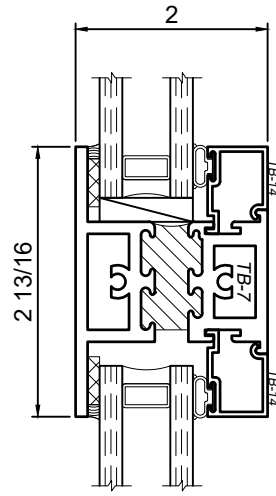

1550 Series 4-1/2" Thermal Fixed, Casement & Projected Windows

Product Details - 2 Inch Rail Options

Note: Multiple configurations of this window system are available. Refer to the WINCO website for additional options or contact your local WINCO Sales Representative for information.

WINCO RESERVES THE RIGHT TO MODIFY OR CHANGE INFORMATION WITHIN THIS BOOK WHEN DEEMED NECESSARY FOR PRODUCT IMPROVEMENT

Standard 2 Inch T - Rail

Heavy Duty 2 Inch T - Rail

Standard 2 Inch Z - Rail

Heavy Duty 2 Inch Z - Rail

© WINCO WINDOW COMPANY, INC. 2020

SCALE 6"=1'-0"

1550 Series 4-1/2" Thermal Fixed, Casement & Projected Windows

Product Details - 4 Inch Rail Options

Note: Multiple configurations of this window system are available. Refer to the WINCO website for additional options or contact your local WINCO Sales Representative for information.

SCALE 6"=1'-0"