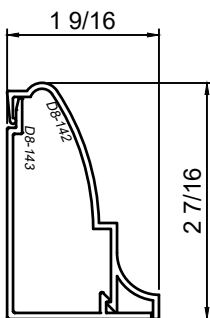

WINCO RESERVES THE RIGHT TO MODIFY OR CHANGE INFORMATION WITHIN THIS BOOK WHEN DEEMED NECESSARY FOR PRODUCT IMPROVEMENT

© WINCO WINDOW COMPANY, INC. 2021

SCALE 6"=1'-0"

SnapTrim Sections - All Windows

Product Details - Sculptured Snap Trim

WINCO RESERVES THE RIGHT TO MODIFY OR CHANGE INFORMATION WITHIN THIS BOOK WHEN DEEMED NECESSARY FOR PRODUCT IMPROVEMENT

© WINCO WINDOW COMPANY, INC. 2021

SCALE 6"=1'-0"

SnapTrim Sections - All Windows

Product Details - Snap Trim (Column Covers)