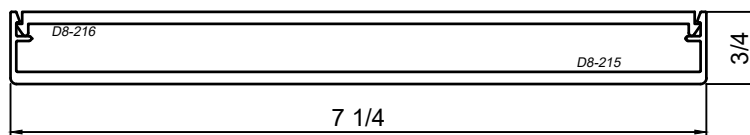

SnapTrim Sections - All Windows

Product Details - Snap Trim (Column Covers)

Note: Trim shown is a sampling of WINCO's offering. Not all shapes are held in stock and minimum quantity order may be required. Consult your local WINCO sales representative for other trims available. It is WINCO's recommendation to install all trim and materials per WINCO's installation instructions.

WINCO RESERVES THE RIGHT TO MODIFY OR CHANGE INFORMATION WITHIN THIS BOOK WHEN DEEMED NECESSARY FOR PRODUCT IMPROVEMENT

© WINCO WINDOW COMPANY, INC. 2021

SCALE 6"=1'-0"