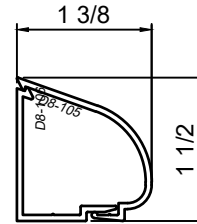

WINCO RESERVES THE RIGHT TO MODIFY OR CHANGE INFORMATION WITHIN THIS BOOK WHEN DEEMED NECESSARY FOR PRODUCT IMPROVEMENT

© WINCO WINDOW COMPANY, INC. 2021

SCALE 6"=1'-0"

SnapTrim Sections - All Windows

Product Details - Snap Trim

WINCO RESERVES THE RIGHT TO MODIFY OR CHANGE INFORMATION WITHIN THIS BOOK WHEN DEEMED NECESSARY FOR PRODUCT IMPROVEMENT

© WINCO WINDOW COMPANY, INC. 2021

SCALE 6"=1'-0"

SnapTrim Sections - All Windows

Product Details - Sculptured Snap Trim

WINCO RESERVES THE RIGHT TO MODIFY OR CHANGE INFORMATION WITHIN THIS BOOK WHEN DEEMED NECESSARY FOR PRODUCT IMPROVEMENT

© WINCO WINDOW COMPANY, INC. 2021

SCALE 6"=1'-0"

SnapTrim Sections - All Windows

Product Details - Snap Trim (Column Covers)