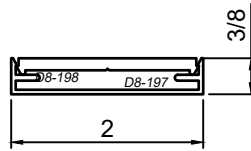

Note: Trim shown is a sampling of WINCO's offering. Not all shapes are held in stock and minimum quantity order may be required. Consult your local WINCO sales representative for other trims available. It is WINCO's recommendation to install all trim and materials per WINCO's installation instructions.