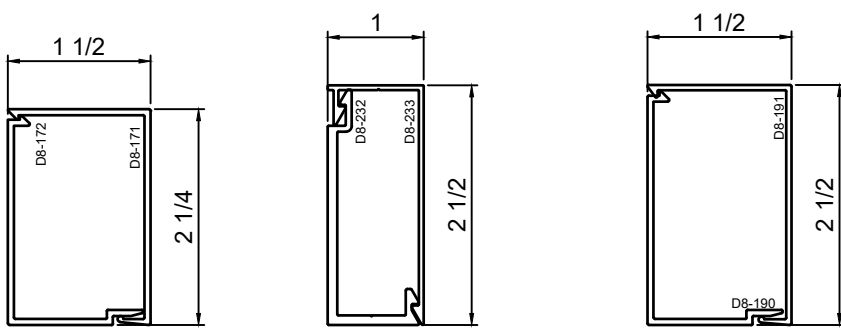

WINCO RESERVES THE RIGHT TO MODIFY OR CHANGE INFORMATION WITHIN THIS BOOK WHEN DEEMED NECESSARY FOR PRODUCT IMPROVEMENT

© WINCO WINDOW COMPANY, INC. 2021

SCALE 6"=1'-0"

SnapTrim Sections - All Windows

Product Details - Snap Trim