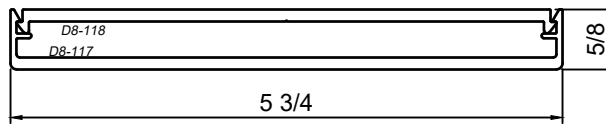

SnapTrim Sections - All Windows

Product Details - Snap Trim (Column Covers)

Note: Trim shown is a sampling of WINCO's offering. Not all shapes are held in stock and minimum quantity order may be required. Consult your local WINCO sales representative for other trims available. It is WINCO's recommendation to install all trim and materials per WINCO's installation instructions.

WINCO RESERVES THE RIGHT TO MODIFY OR CHANGE INFORMATION WITHIN THIS BOOK WHEN DEEMED NECESSARY FOR PRODUCT IMPROVEMENT

© WINCO WINDOW COMPANY, INC. 2021

SCALE 6"=1'-0"