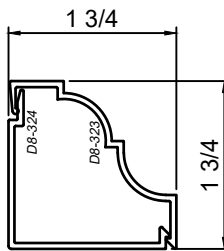

WINCO RESERVES THE RIGHT TO MODIFY OR CHANGE INFORMATION WITHIN THIS BOOK WHEN DEEMED NECESSARY FOR PRODUCT IMPROVEMENT

© WINCO WINDOW COMPANY, INC. 2021

SCALE 6"=1'-0"

SnapTrim Sections - All Windows

Product Details - Sculptured Snap Trim

WINCO RESERVES THE RIGHT TO MODIFY OR CHANGE INFORMATION WITHIN THIS BOOK WHEN DEEMED NECESSARY FOR PRODUCT IMPROVEMENT

© WINCO WINDOW COMPANY, INC. 2021

SCALE 6"=1'-0"

SnapTrim Sections - All Windows

Product Details - Snap Trim (Column Covers)