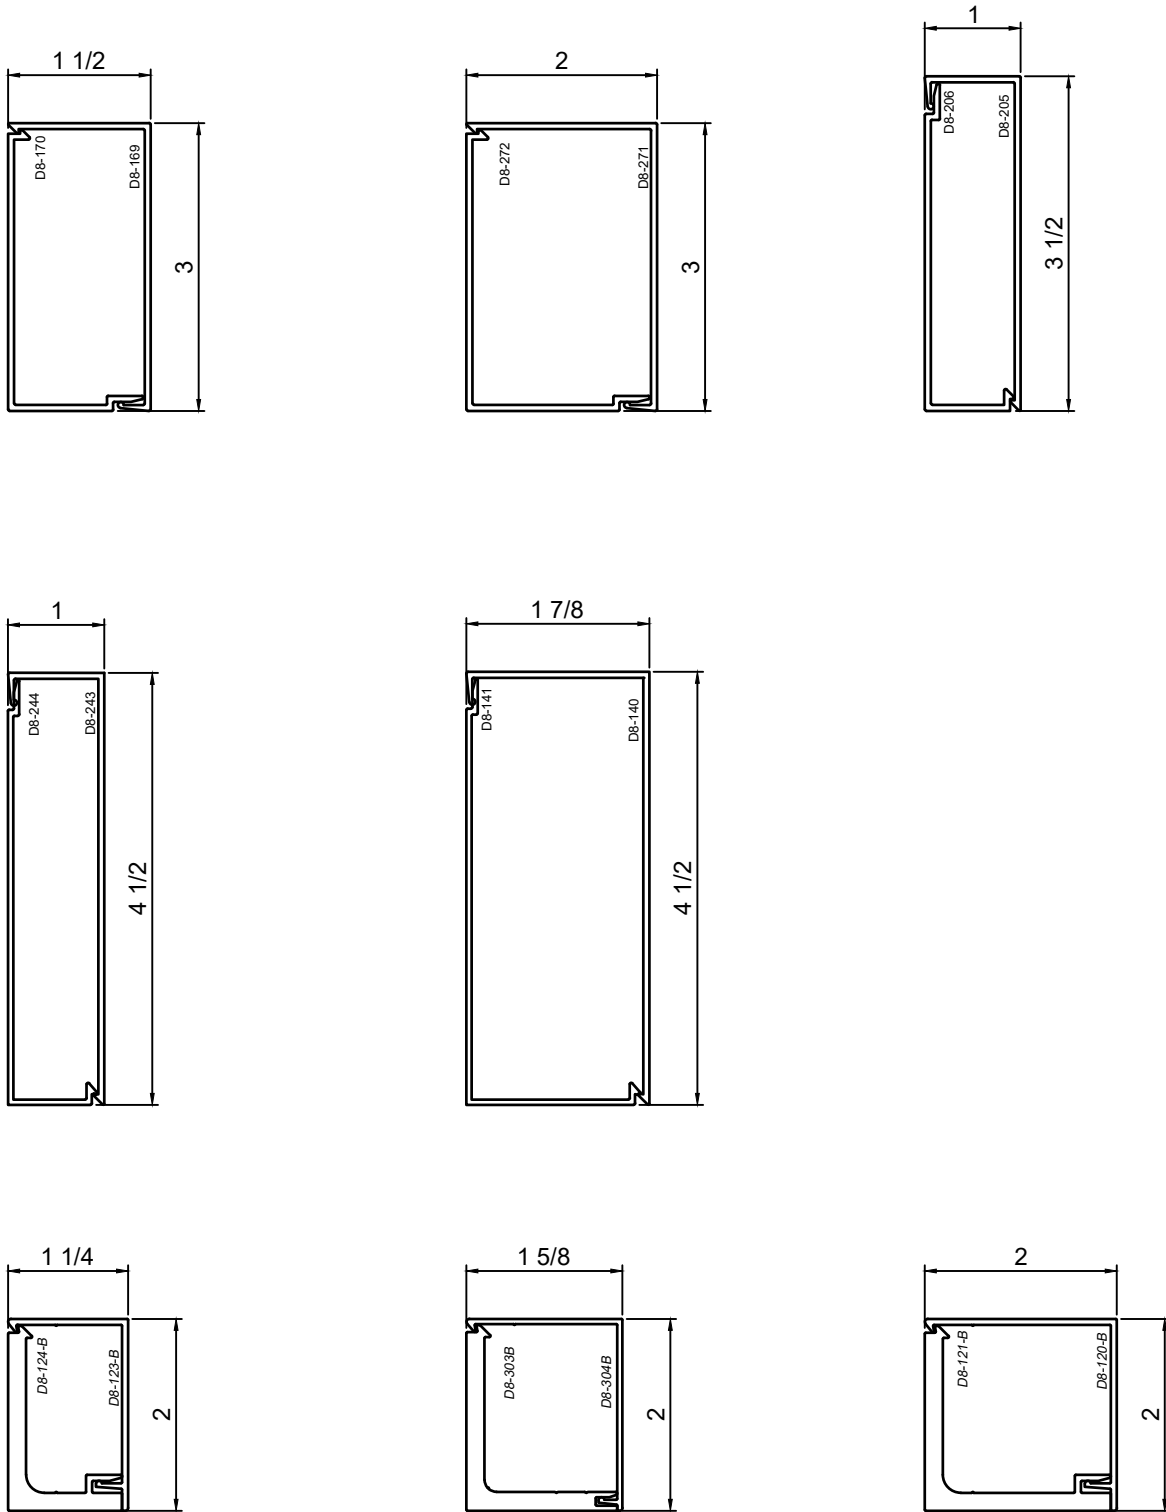

SnapTrim Sections - All Windows

Product Details - Snap Trim

Note: Trim shown is a sampling of WINCO's offering. Not all shapes are held in stock and minimum quantity order may be required. Consult your local WINCO sales representative for other trims available. It is WINCO's recommendation to install all trim and materials per WINCO's installation instructions.

WINCO RESERVES THE RIGHT TO MODIFY OR CHANGE INFORMATION WITHIN THIS BOOK WHEN DEEMED NECESSARY FOR PRODUCT IMPROVEMENT

© WINCO WINDOW COMPANY, INC. 2021

SCALE 6"=1'-0"