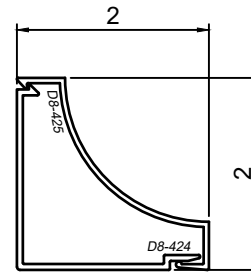

WINCO RESERVES THE RIGHT TO MODIFY OR CHANGE INFORMATION WITHIN THIS BOOK WHEN DEEMED NECESSARY FOR PRODUCT IMPROVEMENT

© WINCO WINDOW COMPANY, INC. 2021

SCALE 6"=1'-0"

SnapTrim Sections - All Windows

Product Details - Sculptured Snap Trim

Note: Trim shown is a sampling of WINCO's offering. Not all shapes are held in stock and minimum quantity order may be required. Consult your local WINCO sales representative for other trims available. It is WINCO's recommendation to install all trim and materials per WINCO's installation instructions.

WINCO RESERVES THE RIGHT TO MODIFY OR CHANGE INFORMATION WITHIN THIS BOOK WHEN DEEMED NECESSARY FOR PRODUCT IMPROVEMENT

© WINCO WINDOW COMPANY, INC. 2021

SCALE 6"=1'-0"

SnapTrim Sections - All Windows

Product Details - Snap Trim (Column Covers)