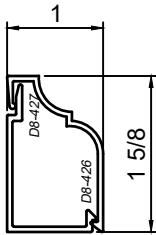

WINCO RESERVES THE RIGHT TO MODIFY OR CHANGE INFORMATION WITHIN THIS BOOK WHEN DEEMED NECESSARY FOR PRODUCT IMPROVEMENT

© WINCO WINDOW COMPANY, INC. 2021

SCALE 6"=1'-0"

SnapTrim Sections - All Windows

Product Details - Snap Trim

WINCO RESERVES THE RIGHT TO MODIFY OR CHANGE INFORMATION WITHIN THIS BOOK WHEN DEEMED NECESSARY FOR PRODUCT IMPROVEMENT

© WINCO WINDOW COMPANY, INC. 2021

SCALE 6"=1'-0"

SnapTrim Sections - All Windows

Product Details - Sculptured Snap Trim

WINCO RESERVES THE RIGHT TO MODIFY OR CHANGE INFORMATION WITHIN THIS BOOK WHEN DEEMED NECESSARY FOR PRODUCT IMPROVEMENT

© WINCO WINDOW COMPANY, INC. 2021

SCALE 6"=1'-0"

SnapTrim Sections - All Windows

Product Details - Snap Trim (Column Covers)