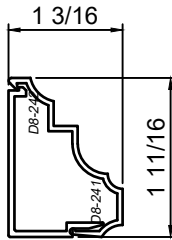

WINCO RESERVES THE RIGHT TO MODIFY OR CHANGE INFORMATION WITHIN THIS BOOK WHEN DEEMED NECESSARY FOR PRODUCT IMPROVEMENT

© WINCO WINDOW COMPANY, INC. 2021

SCALE 6"=1'-0"

SnapTrim Sections - All Windows

Product Details - Sculptured Snap Trim

WINCO RESERVES THE RIGHT TO MODIFY OR CHANGE INFORMATION WITHIN THIS BOOK WHEN DEEMED NECESSARY FOR PRODUCT IMPROVEMENT

© WINCO WINDOW COMPANY, INC. 2021

SCALE 6"=1'-0"

SnapTrim Sections - All Windows

Product Details - Snap Trim (Column Covers)