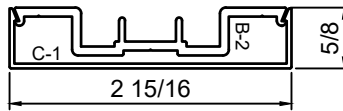

Note: Trim shown is a sampling of WINCO's offering. Not all shapes are held in stock and minimum quantity order may be required. Consult your local WINCO sales representative for other trims available. It is WINCO's recommendation to install all trim and materials per WINCO's installation instructions.