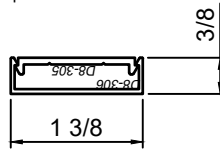

Note: Trim shown is a sampling of WINCO's offering. Not all shapes are held in stock and minimum quantity order may be required. Consult your local WINCO sales representative for other trims available. It is WINCO's recommendation to install all trim and materials per WINCO's installation instructions.