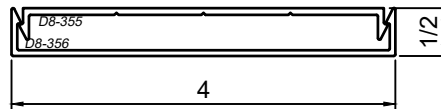

Note: Trim shown is a sampling of WINCO's offering. Not all shapes are held in stock and minimum quantity order may be required. Consult your local WINCO sales representative for other trims available. It is WINCO's recommendation to install all trim and materials per WINCO's installation instructions.