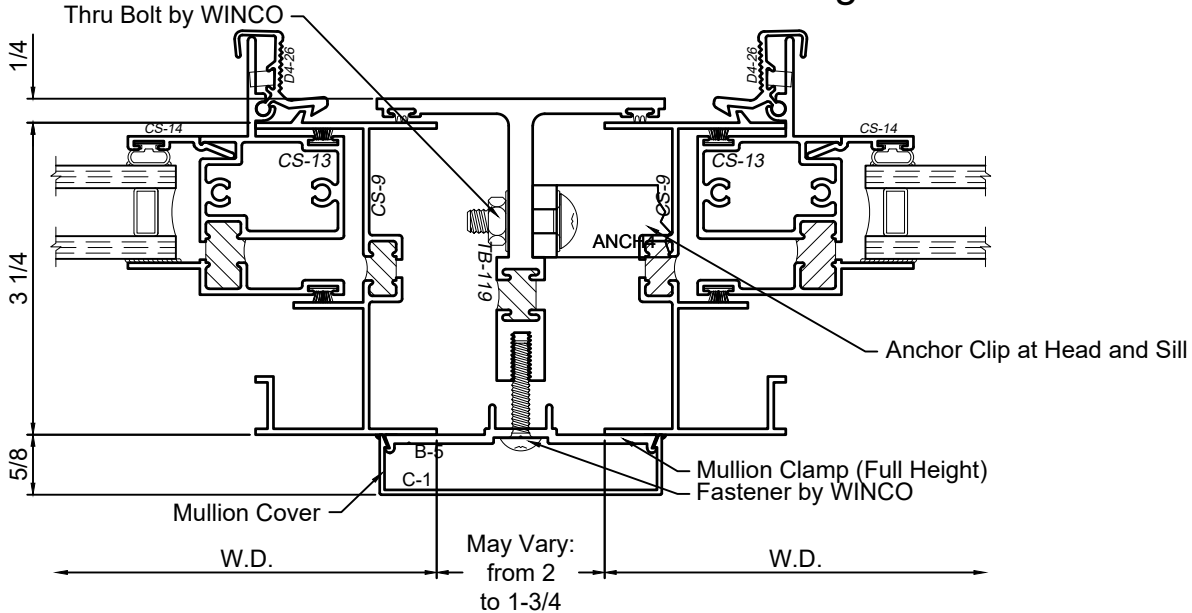

TB-119 Mullion set from Building Exterior

© WINCO WINDOW COMPANY, INC. 2021

SCALE 6"=1'-0"