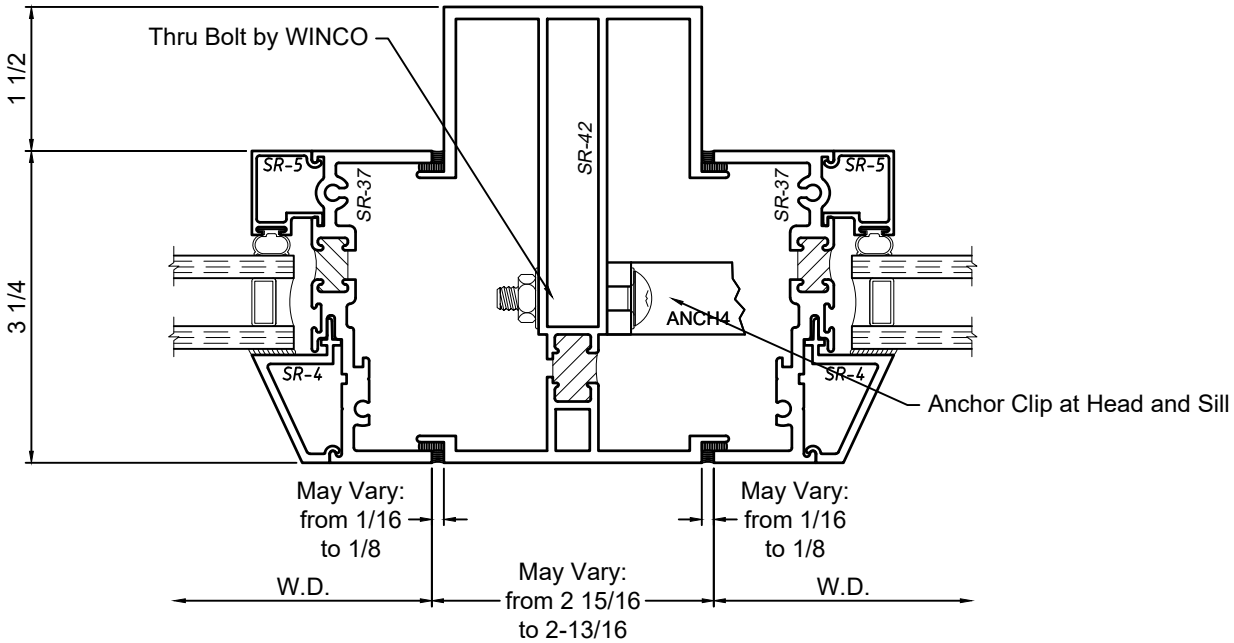

Mullion Sections - 3-1/4" Windows

Product Details - SR-42 Mullion

Note: Trim shown is a sampling of WINCO's offering. Not all shapes are held in stock and minimum quantity order may be required. Consult your local WINCO sales representative for other trims available. It is WINCO's recommendation to install all trim and materials per WINCO's installation instructions.

SR-42 Mullion set from Building Interior

WINCO RESERVES THE RIGHT TO MODIFY OR CHANGE INFORMATION WITHIN THIS BOOK WHEN DEEMED NECESSARY FOR PRODUCT IMPROVEMENT