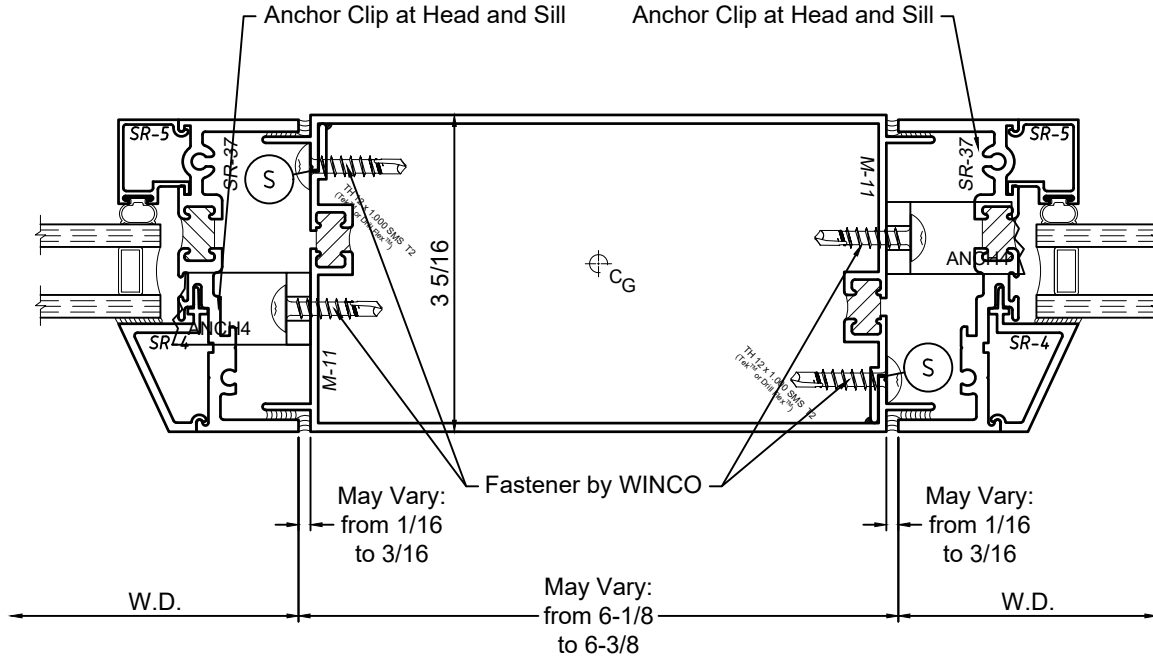

Mullion Sections - 3-1/4" Windows

Product Details - M-11 Box Mullion

Note: Trim shown is a sampling of WINCO's offering. Not all shapes are held in stock and minimum quantity order may be required. Consult your local WINCO sales representative for other trims available. It is WINCO's recommendation to install all trim and materials per WINCO's installation instructions.

WINCO RESERVES THE RIGHT TO MODIFY OR CHANGE INFORMATION WITHIN THIS BOOK WHEN DEEMED NECESSARY FOR PRODUCT IMPROVEMENT

M-11 Mullion

Recommended usage only with Jamb Receptor for installation clearances

© WINCO WINDOW COMPANY, INC. 2021

SCALE 6"=1'-0"