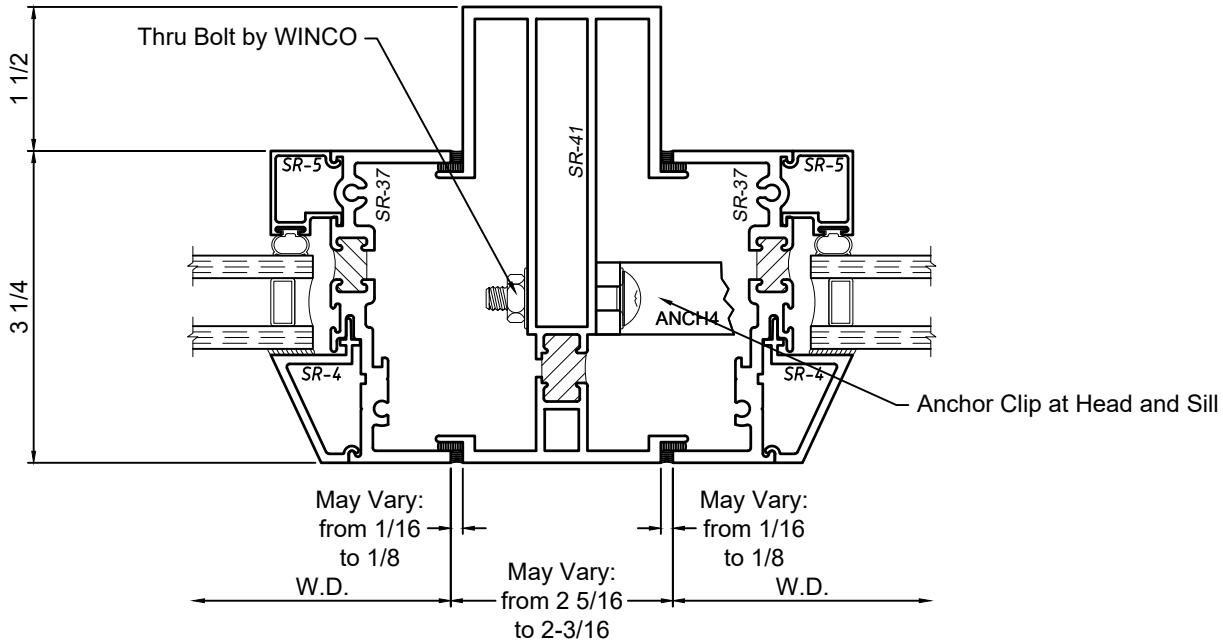

Mullion Sections - 3-1/4" Windows

Product Details - SR-41 Mullion

Note: Trim shown is a sampling of WINCO's offering. Not all shapes are held in stock and minimum quantity order may be required. Consult your local WINCO sales representative for other trims available. It is WINCO's recommendation to install all trim and materials per WINCO's installation instructions.

SR-41 Mullion set from Building Interior

WINCO RESERVES THE RIGHT TO MODIFY OR CHANGE INFORMATION WITHIN THIS BOOK WHEN DEEMED NECESSARY FOR PRODUCT IMPROVEMENT