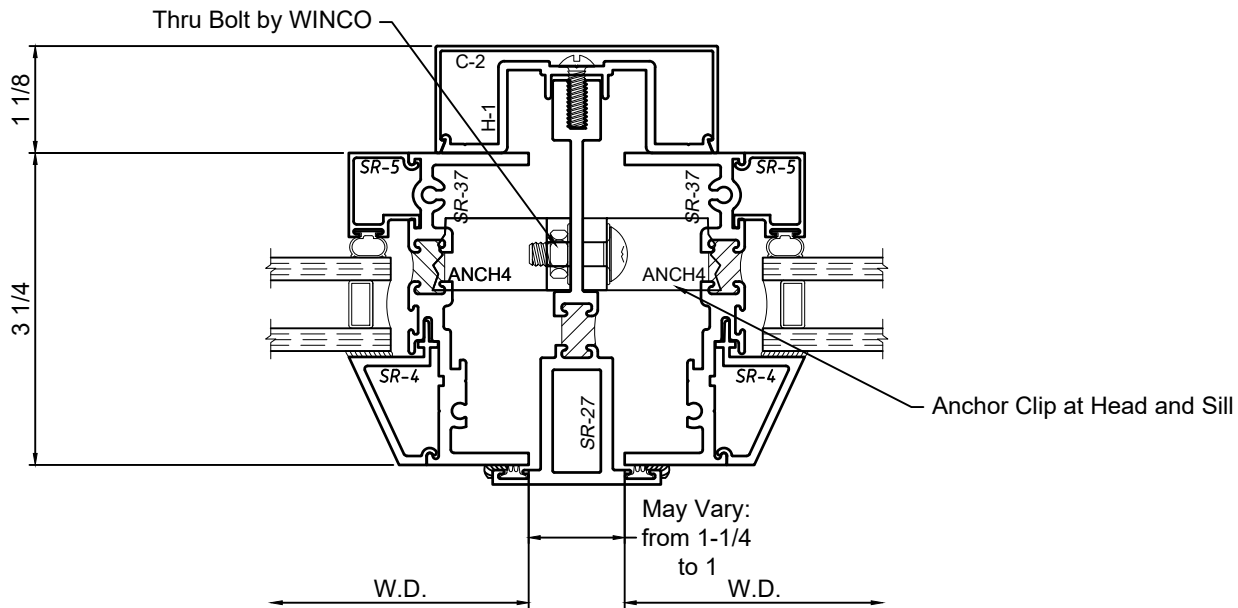

Mullion Sections - 3-1/4" Windows

Product Details - SR-27 Mullion

Note: Trim shown is a sampling of WINCO's offering. Not all shapes are held in stock and minimum quantity order may be required. Consult your local WINCO sales representative for other trims available. It is WINCO's recommendation to install all trim and materials per WINCO's installation instructions.

SR-27 Mullion set from Building Interior

WINCO RESERVES THE RIGHT TO MODIFY OR CHANGE INFORMATION WITHIN THIS BOOK WHEN DEEMED NECESSARY FOR PRODUCT IMPROVEMENT