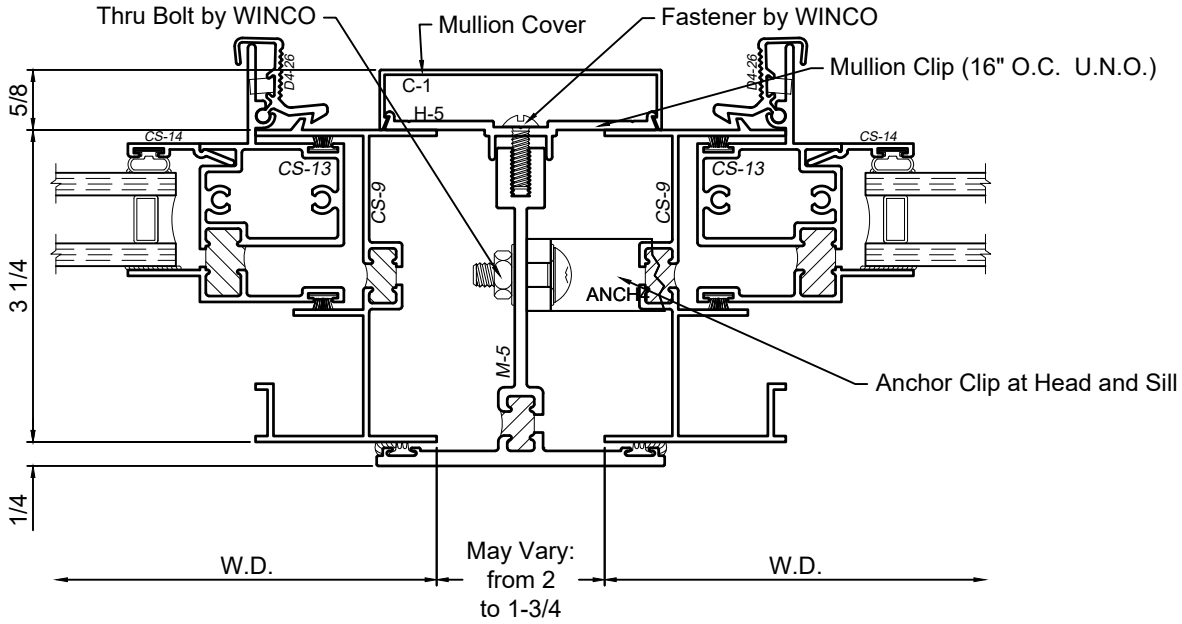

Mullion Sections - 3-1/4" Windows

Product Details - M-5 Mullion

Note: Trim shown is a sampling of WINCO's offering. Not all shapes are held in stock and minimum quantity order may be required. Consult your local WINCO sales representative for other trims available. It is WINCO's recommendation to install all trim and materials per WINCO's installation instructions.

WINCO RESERVES THE RIGHT TO MODIFY OR CHANGE INFORMATION WITHIN THIS BOOK WHEN DEEMED NECESSARY FOR PRODUCT IMPROVEMENT

M-5 Mullion set from Building Interior