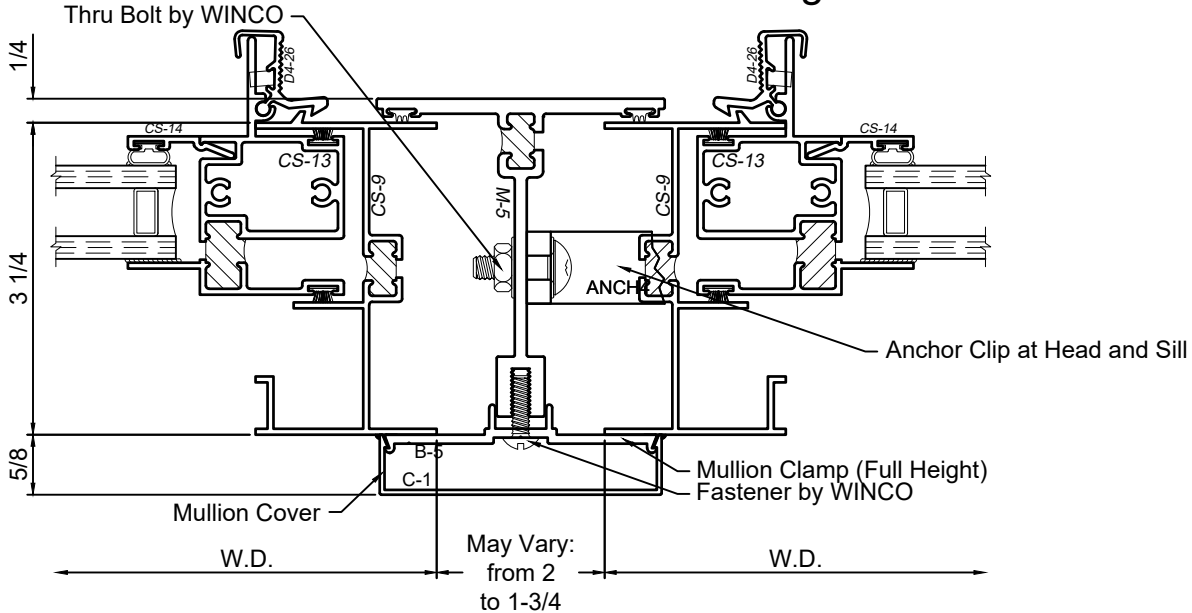

M-5 Mullion set from Building Exterior

© WINCO WINDOW COMPANY, INC. 2021

SCALE 6"=1'-0"