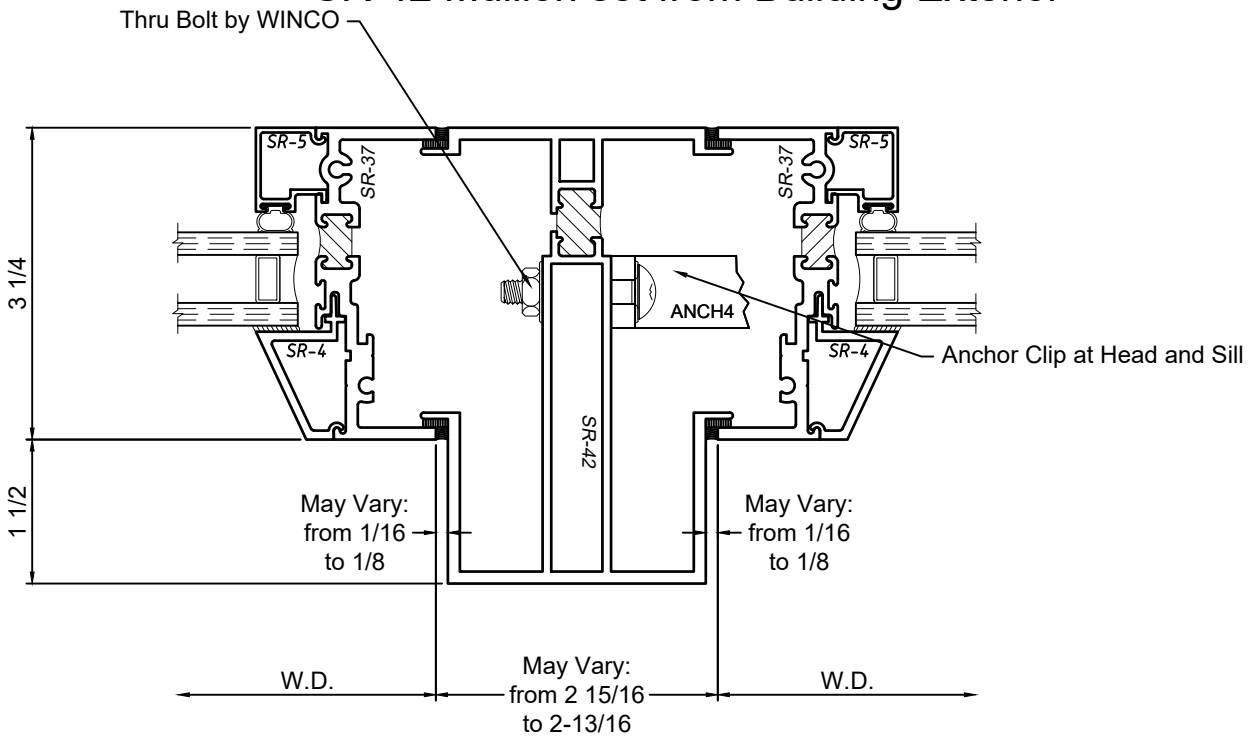

SR-42 Mullion set from Building Exterior

© WINCO WINDOW COMPANY, INC. 2021

SCALE 6"=1'-0"