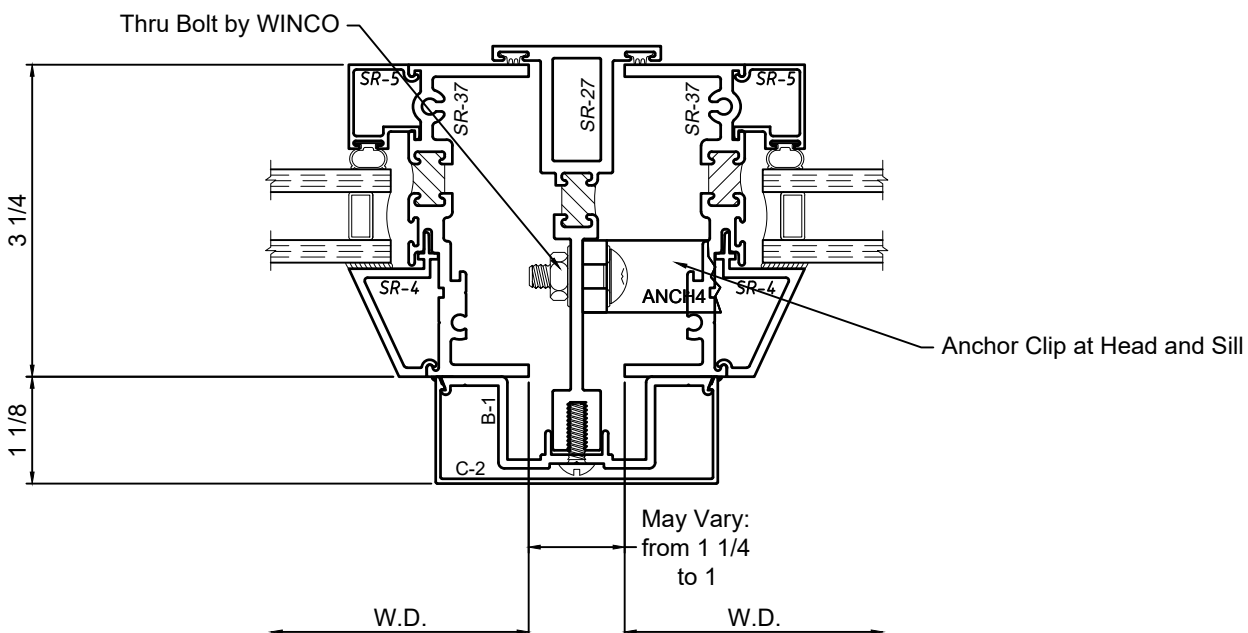

SR-27 Mullion set from Building Exterior

© WINCO WINDOW COMPANY, INC. 2021

SCALE 6"=1'-0"