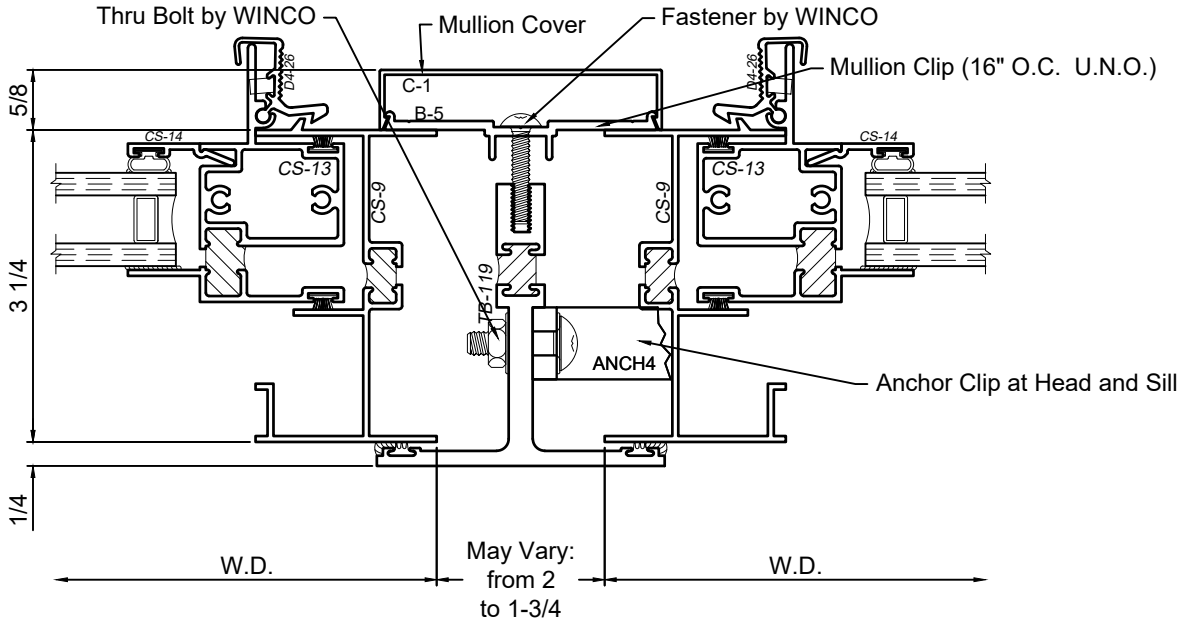

Mullion Sections - 3-1/4" Windows

Product Details - TB-119 Mullion

Note: Trim shown is a sampling of WINCO's offering. Not all shapes are held in stock and minimum quantity order may be required. Consult your local WINCO sales representative for other trims available. It is WINCO's recommendation to install all trim and materials per WINCO's installation instructions.

WINCO RESERVES THE RIGHT TO MODIFY OR CHANGE INFORMATION WITHIN THIS BOOK WHEN DEEMED NECESSARY FOR PRODUCT IMPROVEMENT

TB-119 Mullion set from Building Interior