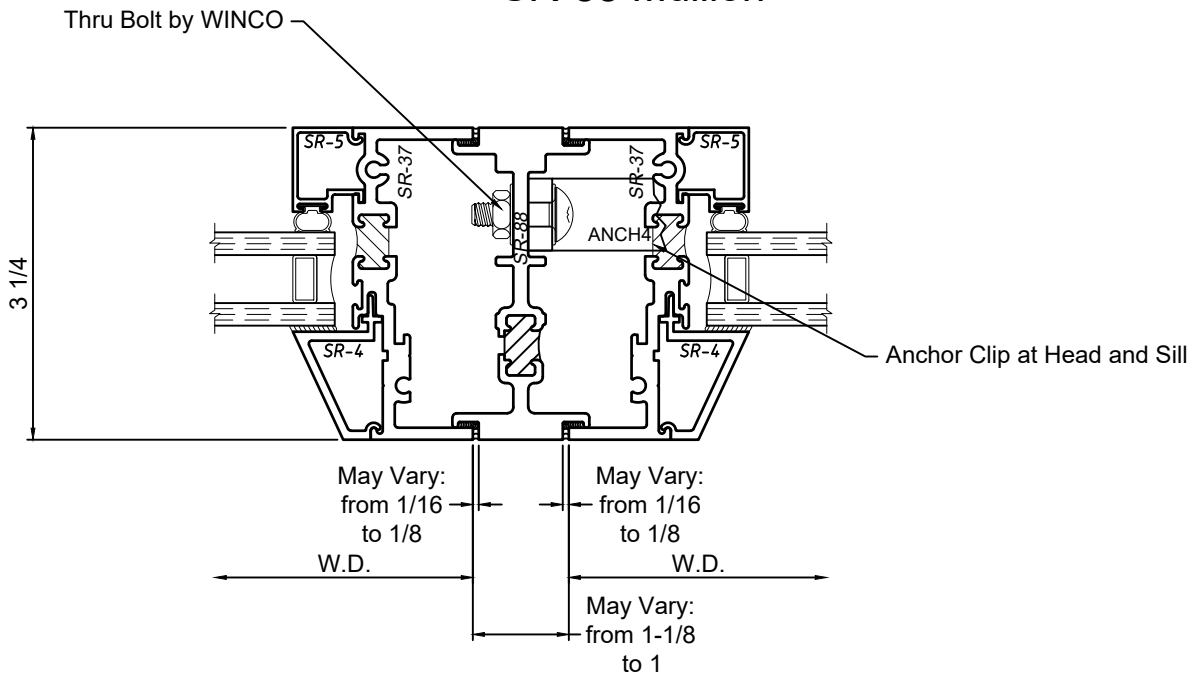

SCALE 6"=1'-0"

Mullion Sections - 3-1/4" Windows

Product Details - SR-40 and SR-88 Mullion

Note: Trim shown is a sampling of WINCO's offering. Not all shapes are held in stock and minimum quantity order may be required. Consult your local WINCO sales representative for other trims available. It is WINCO's recommendation to install all trim and materials per WINCO's installation instructions.

SR-40 Mullion

SR-88 Mullion

WINCO RESERVES THE RIGHT TO MODIFY OR CHANGE INFORMATION WITHIN THIS BOOK WHEN DEEMED NECESSARY FOR PRODUCT IMPROVEMENT

© WINCO WINDOW COMPANY, INC. 2021

SCALE 6"=1'-0"

Mullion Sections - 3-1/4" Windows