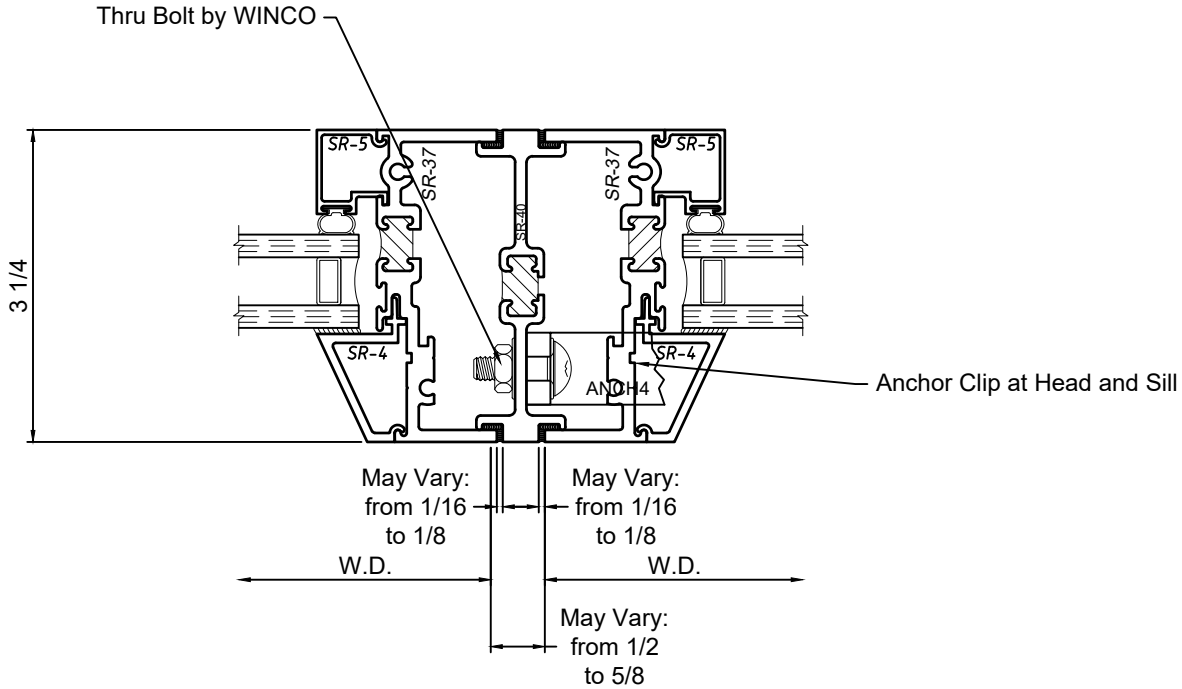

SCALE 6"=1'-0"

Mullion Sections - 3-1/4" Windows

Product Details - SR-40 and SR-88 Mullion

Note: Trim shown is a sampling of WINCO's offering. Not all shapes are held in stock and minimum quantity order may be required. Consult your local WINCO sales representative for other trims available. It is WINCO's recommendation to install all trim and materials per WINCO's installation instructions.

SR-40 Mullion

SR-88 Mullion

WINCO RESERVES THE RIGHT TO MODIFY OR CHANGE INFORMATION WITHIN THIS BOOK WHEN DEEMED NECESSARY FOR PRODUCT IMPROVEMENT

© WINCO WINDOW COMPANY, INC. 2021

SCALE 6"=1'-0"

Mullion Sections - 3-1/4" Windows