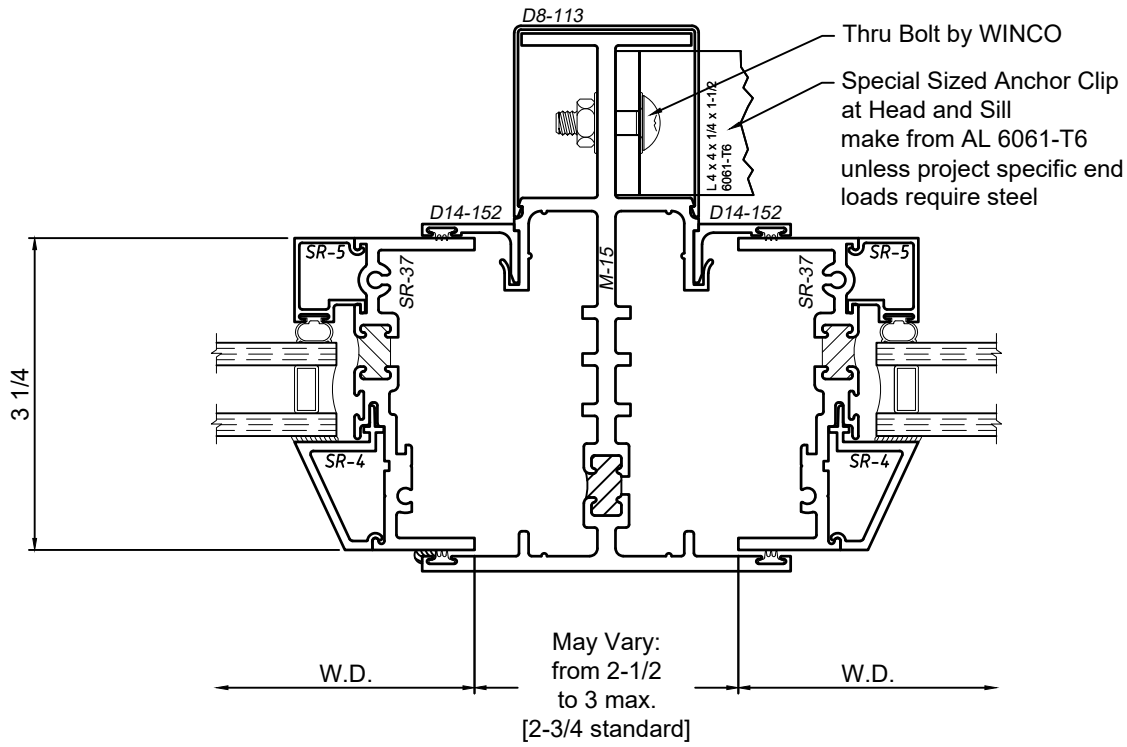

SCALE 6"=1'-0"

Mullion Sections - 3-1/4" Windows

Product Details - M-11 Box Mullion

Note: Trim shown is a sampling of WINCO's offering. Not all shapes are held in stock and minimum quantity order may be required. Consult your local WINCO sales representative for other trims available. It is WINCO's recommendation to install all trim and materials per WINCO's installation instructions.

© WINCO WINDOW COMPANY, INC. 2021

SCALE 6"=1'-0"

Mullion Sections - 3-1/4" Windows

Product Details - M-15 Mullion

Note: Trim shown is a sampling of WINCO's offering. Not all shapes are held in stock and minimum quantity order may be required. Consult your local WINCO sales representative for other trims available. It is WINCO's recommendation to install all trim and materials per WINCO's installation instructions.

WINCO RESERVES THE RIGHT TO MODIFY OR CHANGE INFORMATION WITHIN THIS BOOK WHEN DEEMED NECESSARY FOR PRODUCT IMPROVEMENT

© WINCO WINDOW COMPANY, INC. 2021

SCALE 6"=1'-0"