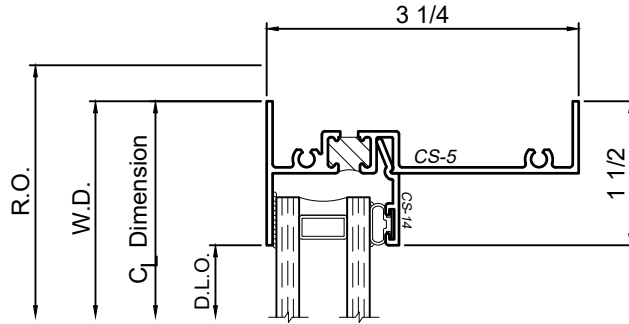

3600 Series 3-1/4" Thermal Fixed & Horizontal Sliding Windows

Product Details - Fixed - Picture Window

Note: Multiple configurations of this window system are available. Refer to the WINCO website for additional options or contact your local WINCO Sales Representative for information.

WINCO RESERVES THE RIGHT TO MODIFY OR CHANGE INFORMATION WITHIN THIS BOOK WHEN DEEMED NECESSARY FOR PRODUCT IMPROVEMENT

1

2

3

© WINCO WINDOW COMPANY, INC. 2021

SCALE 6"=1'-0"