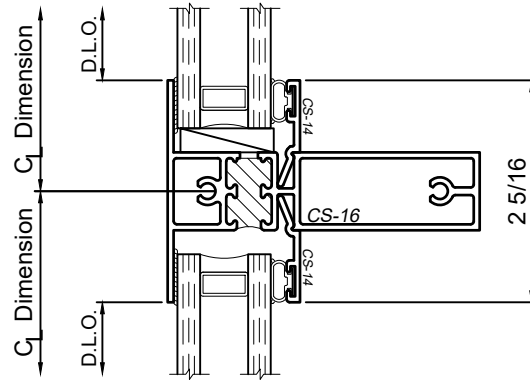

3600 Series 3-1/4" Thermal Fixed & Horizontal Sliding Windows

Product Details - Fixed - Picture Window

Note: Multiple configurations of this window system are available. Refer to the WINCO website for additional options or contact your local WINCO Sales Representative for information.

WINCO RESERVES THE RIGHT TO MODIFY OR CHANGE INFORMATION WITHIN THIS BOOK WHEN DEEMED NECESSARY FOR PRODUCT IMPROVEMENT

1

2

3

© WINCO WINDOW COMPANY, INC. 2021

SCALE 6"=1'-0"