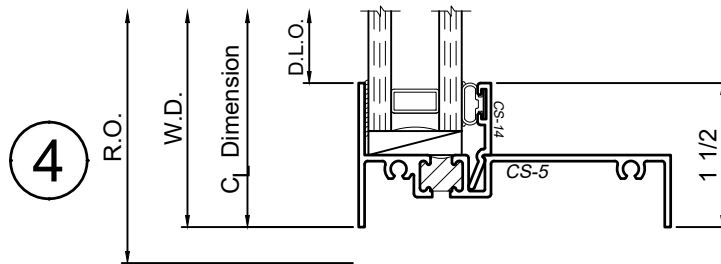

3600 Series 3-1/4" Thermal Fixed & Horizontal Sliding Windows

Product Details - Fixed - Picture Window

Note: Multiple configurations of this window system are available. Refer to the WINCO website for additional options or contact your local WINCO Sales Representative for information.

WINCO RESERVES THE RIGHT TO MODIFY OR CHANGE INFORMATION WITHIN THIS BOOK WHEN DEEMED NECESSARY FOR PRODUCT IMPROVEMENT

1

2

3

© WINCO WINDOW COMPANY, INC. 2021

SCALE 6"=1'-0"