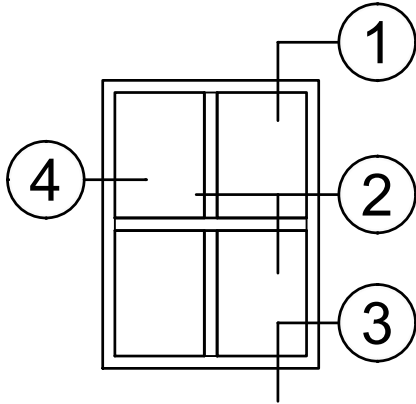

3600 Series 3-1/4" Thermal Fixed & Horizontal Sliding Windows

Product Details - Fixed - Picture Window

Note: Multiple configurations of this window system are available. Refer to the WINCO website for additional options or contact your local WINCO Sales Representative for information.

WINCO RESERVES THE RIGHT TO MODIFY OR CHANGE INFORMATION WITHIN THIS BOOK WHEN DEEMED NECESSARY FOR PRODUCT IMPROVEMENT

1

2

3

© WINCO WINDOW COMPANY, INC. 2021

SCALE 6"=1'-0"