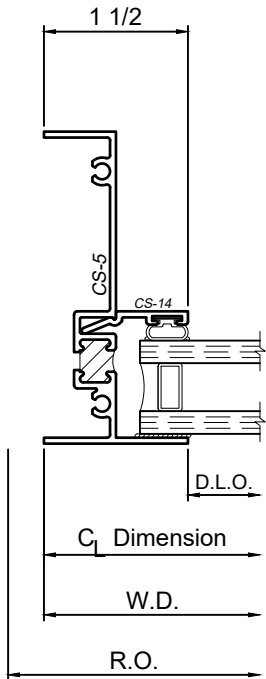

3600 Series 3-1/4" Thermal Fixed & Horizontal Sliding Windows

Product Details - Fixed - Picture Window

Note: Multiple configurations of this window system are available. Refer to the WINCO website for additional options or contact your local WINCO Sales Representative for information.

WINCO RESERVES THE RIGHT TO MODIFY OR CHANGE INFORMATION WITHIN THIS BOOK WHEN DEEMED NECESSARY FOR PRODUCT IMPROVEMENT

1

2

3

© WINCO WINDOW COMPANY, INC. 2021

SCALE 6"=1'-0"