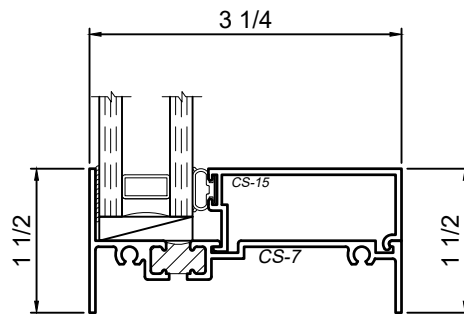

WINCO RESERVES THE RIGHT TO MODIFY OR CHANGE INFORMATION WITHIN THIS BOOK WHEN DEEMED NECESSARY FOR PRODUCT IMPROVEMENT

Taller Sill for improved Water Resistance

Full Depth Glazing Bead
(Fixed Units Only)

SCALE 6"=1'-0"