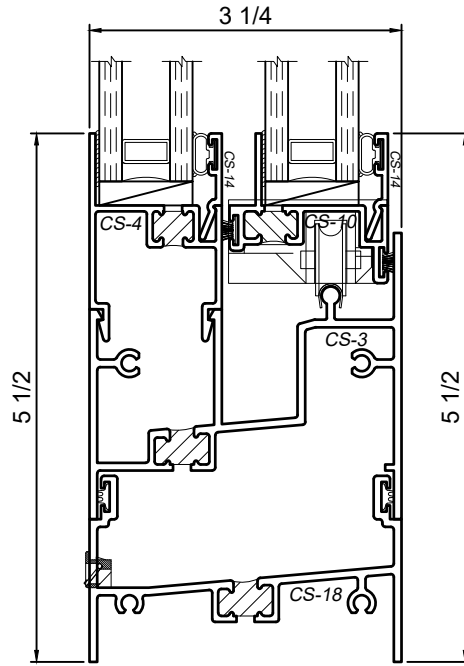

3600 Series 3-1/4" Thermal Fixed & Horizontal Sliding Windows

Product Details - Frame Options

Note: Multiple configurations of this window system are available. Refer to the WINCO website for additional options or contact your local WINCO Sales Representative for information.

WINCO RESERVES THE RIGHT TO MODIFY OR CHANGE INFORMATION WITHIN THIS BOOK WHEN DEEMED NECESSARY FOR PRODUCT IMPROVEMENT

Taller Sill for improved Water Resistance

Full Depth Glazing Bead
(Fixed Units Only)

SCALE 6"=1'-0"