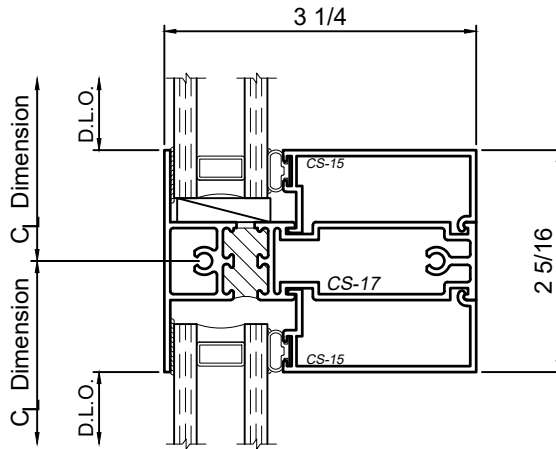

3600 Series 3-1/4" Thermal Fixed & Horizontal Sliding Windows

Product Details - Rail Options

Note: Multiple configurations of this window system are available. Refer to the WINCO website for additional options or contact your local WINCO Sales Representative for information.

Full Depth Glazing Bead
(Fixed Units Only)

Heavy Sash Rail for higher Wind Loads

WINCO RESERVES THE RIGHT TO MODIFY OR CHANGE INFORMATION WITHIN THIS BOOK WHEN DEEMED NECESSARY FOR PRODUCT IMPROVEMENT

© WINCO WINDOW COMPANY, INC. 2021

SCALE 6"=1'-0"