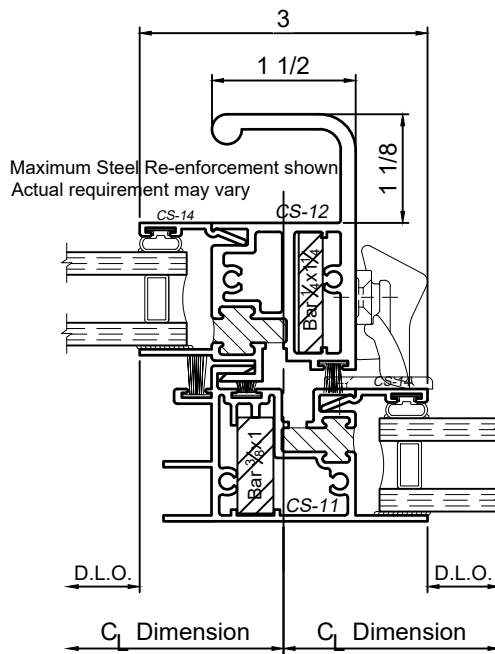

3600 Series 3-1/4" Thermal Fixed & Horizontal Sliding Windows

Product Details - Rail Options

Note: Multiple configurations of this window system are available. Refer to the WINCO website for additional options or contact your local WINCO Sales Representative for information.

Full Depth Glazing Bead
(Fixed Units Only)

Heavy Sash Rail for higher Wind Loads

WINCO RESERVES THE RIGHT TO MODIFY OR CHANGE INFORMATION WITHIN THIS BOOK WHEN DEEMED NECESSARY FOR PRODUCT IMPROVEMENT

© WINCO WINDOW COMPANY, INC. 2021

SCALE 6"=1'-0"