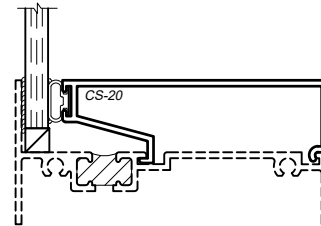

WINCO RESERVES THE RIGHT TO MODIFY OR CHANGE INFORMATION WITHIN THIS BOOK WHEN DEEMED NECESSARY FOR PRODUCT IMPROVEMENT

1" Glazing Bead  
CS-14  
(Fixed & Sliding Units)

1" Glazing Bead  
CS-15  
(Option at Fixed Units Only)

1/4" Glazing Bead  
CS-19  
(Fixed & Sliding Units)

1/4" Glazing Bead  
CS-20  
(Option at Fixed Units Only)

Note: Odd glass thicknesses may be possible by changing the gasket or the thickness of the glazing silicone. If desired glazing is not shown please contact your local Winco Sales Representative for additional information.

SCALE 6"=1'-0"