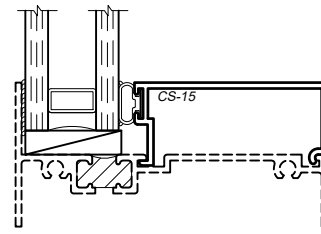

WINCO RESERVES THE RIGHT TO MODIFY OR CHANGE INFORMATION WITHIN THIS BOOK WHEN DEEMED NECESSARY FOR PRODUCT IMPROVEMENT

1" Glazing Bead  
CS-14  
(Fixed & Sliding Units)

1" Glazing Bead  
CS-15  
(Option at Fixed Units Only)

SCALE 6"=1'-0"