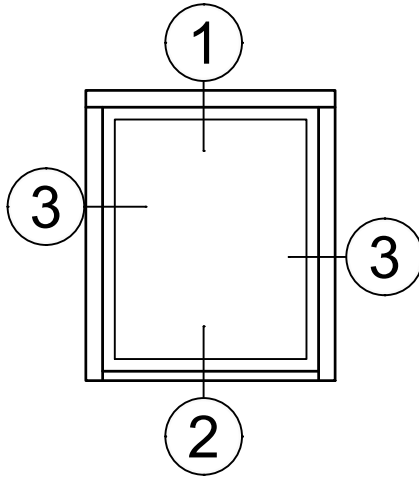

Receptor Sections - 4-1/2 Inch Windows

Product Details - Head / Jamb Receptors and Sub-Sills

Note: Trim shown is a sampling of WINCO's offering. Not all shapes are held in stock and minimum quantity order may be required. Consult your local WINCO sales representative for other trims available. It is WINCO's recommendation to install all trim and materials per WINCO's installation instructions.

See 1550 Window Section(s) for possible window frame configurations.