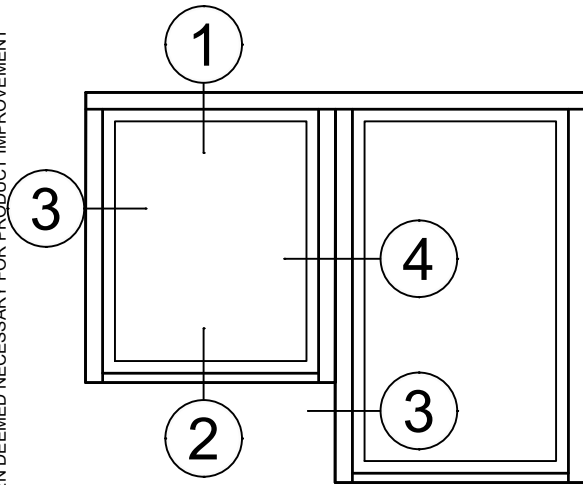

Receptor Sections - 4-1/2 Inch Windows

Product Details - Head / Jamb Receptors and Sub-Sills

Note: Trim shown is a sampling of WINCO's offering. Not all shapes are held in stock and minimum quantity order may be required. Consult your local WINCO sales representative for other trims available. It is WINCO's recommendation to install all trim and materials per WINCO's installation instructions.

WINCO RESERVES THE RIGHT TO MODIFY OR CHANGE INFORMATION WITHIN THIS BOOK WHEN DEEMED NECESSARY FOR PRODUCT IMPROVEMENT

See 1550 Window Section(s) for possible window frame configurations.