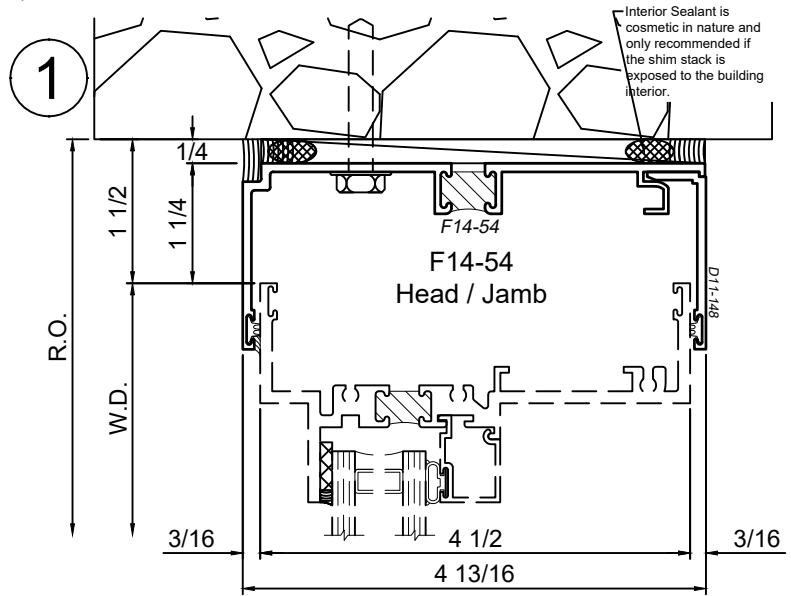

Interior Sealant is cosmetic in nature and only recommended if the shim stack is exposed to the building interior.