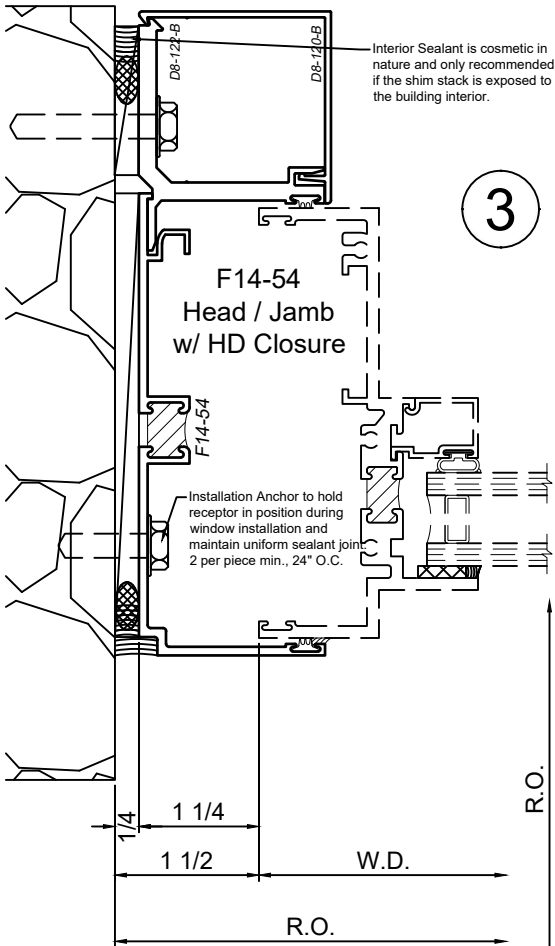

Receptor Sections - 4-1/2 Inch Windows

Product Details - Head / Jamb Receptors and Sub-Sills

Note: Trim shown is a sampling of WINCO's offering. Not all shapes are held in stock and minimum quantity order may be required. Consult your local WINCO sales representative for other trims available. It is WINCO's recommendation to install all trim and materials per WINCO's installation instructions.

See 1550 Window Section(s) for possible window frame configurations.

WINCO RESERVES THE RIGHT TO MODIFY OR CHANGE INFORMATION WITHIN THIS BOOK WHEN DEEMED NECESSARY FOR PRODUCT IMPROVEMENT

3

2

© WINCO WINDOW COMPANY, INC. 2021

SCALE 6"=1'-0"