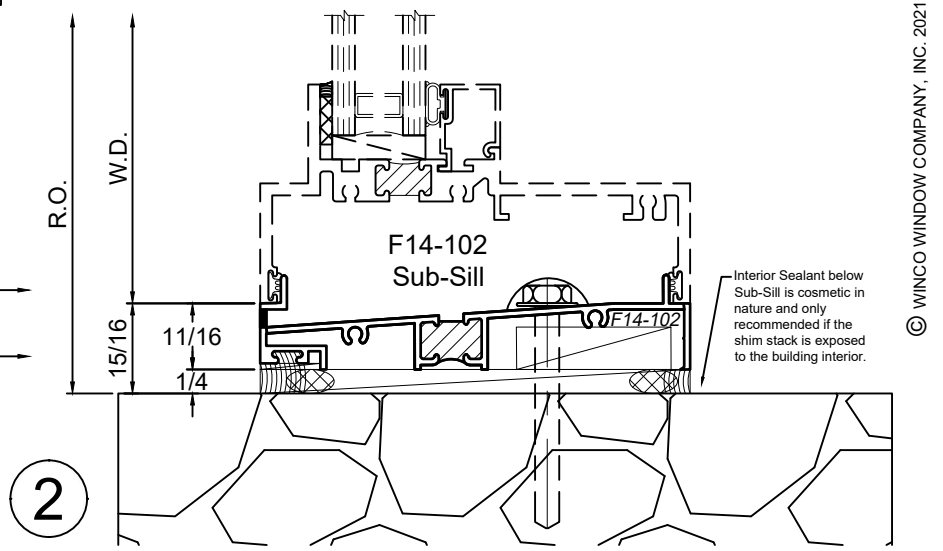

2

© WINCO WINDOW COMPANY, INC. 2021

SCALE 6"=1'-0"