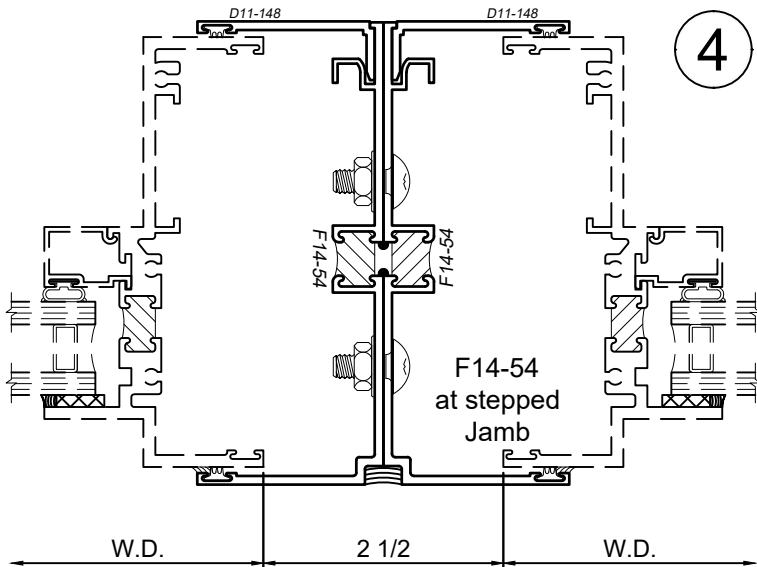

© WINCO WINDOW COMPANY, INC. 2021