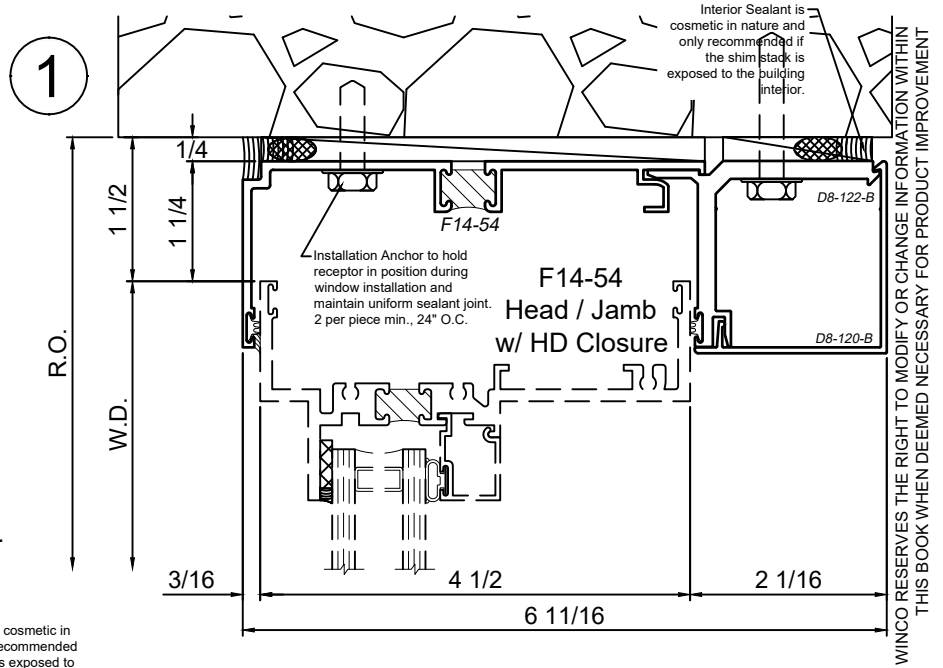

WINCO RESERVES THE RIGHT TO MODIFY OR CHANGE INFORMATION WITHIN THIS BOOK WHEN DEEMED NECESSARY FOR PRODUCT IMPROVEMENT