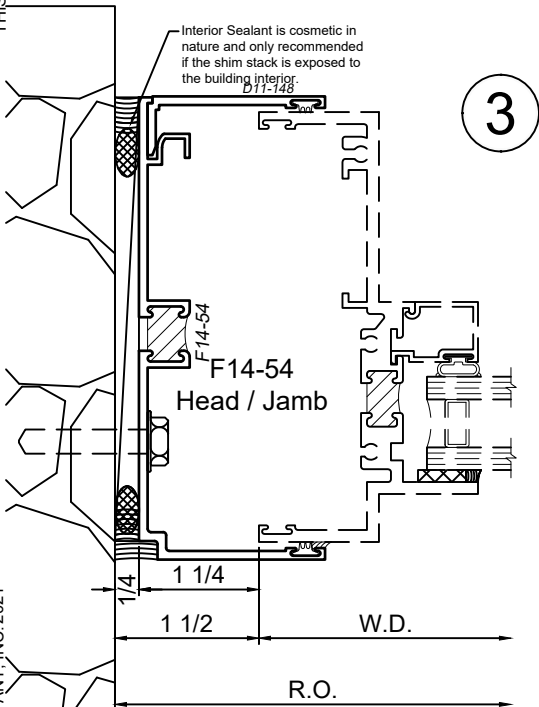

Interior Sealant is cosmetic in nature and only recommended if the shim stack is exposed to the building interior.