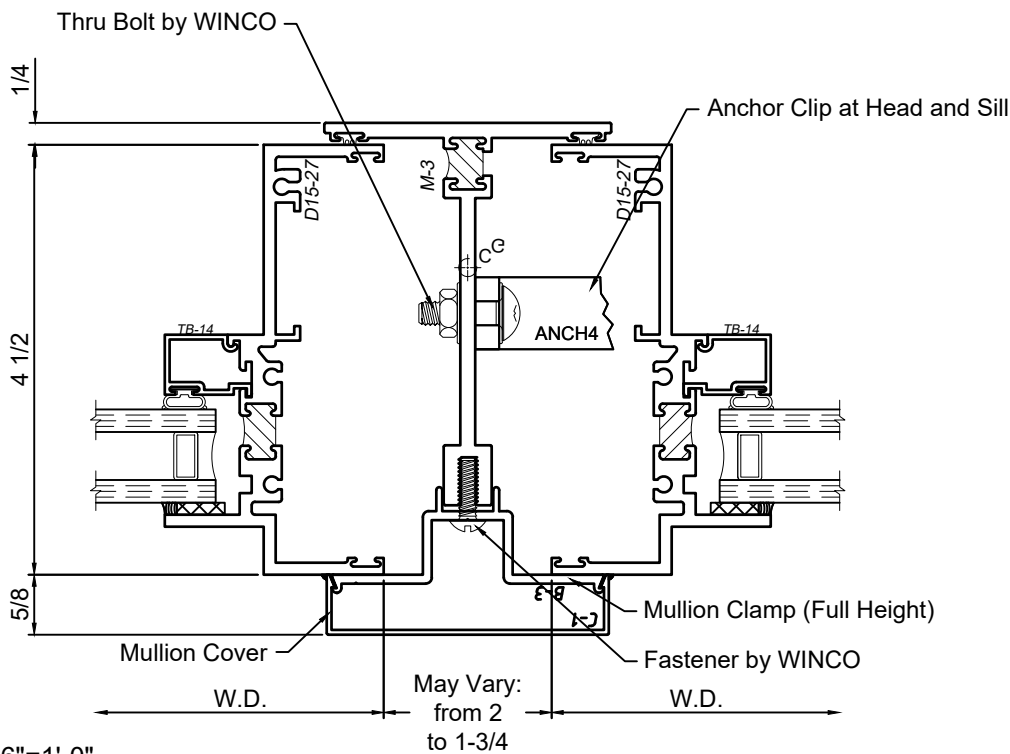

Mullion Sections - 4-1/2" Windows

Product Details - M-3 Mullion

Note: Trim shown is a sampling of WINCO's offering. Not all shapes are held in stock and minimum quantity order may be required. Consult your local WINCO sales representative for other trims available. It is WINCO's recommendation to install all trim and materials per WINCO's installation instructions.

WINCO RESERVES THE RIGHT TO MODIFY OR CHANGE INFORMATION WITHIN THIS BOOK WHEN DEEMED NECESSARY FOR PRODUCT IMPROVEMENT

M-3 Mullion set from Building Interior

M-3 Mullion set from Building Exterior

SCALE 6"=1'-0"

© WINCO WINDOW COMPANY, INC. 2021

Mullion Sections - 4-1/2" Windows

Product Details - M-1 Mullion

Note: Trim shown is a sampling of WINCO's offering. Not all shapes are held in stock and minimum quantity order may be required. Consult your local WINCO sales representative for other trims available. It is WINCO's recommendation to install all trim and materials per WINCO's installation instructions.