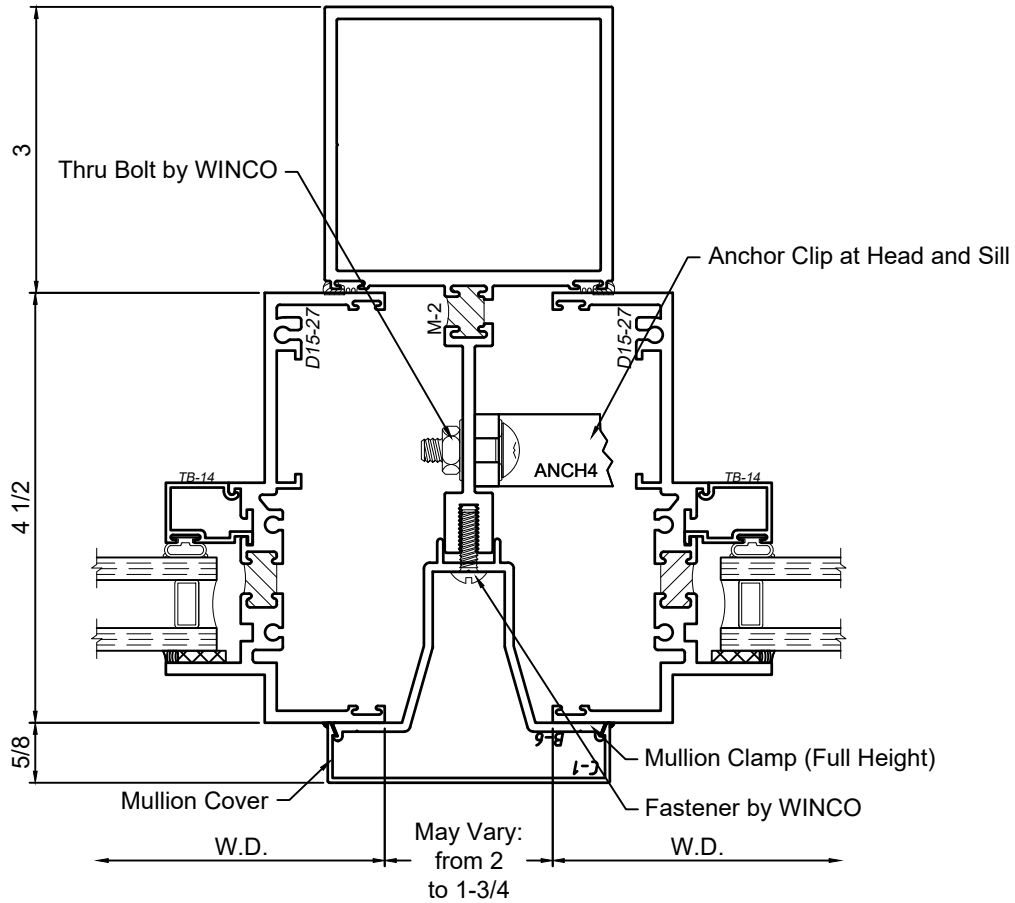

Mullion Sections - 4-1/2" Windows

Product Details - M-2 Mullion

Note: Trim shown is a sampling of WINCO's offering. Not all shapes are held in stock and minimum quantity order may be required. Consult your local WINCO sales representative for other trims available. It is WINCO's recommendation to install all trim and materials per WINCO's installation instructions.

M-2 Mullion set from Building Exterior

WINCO RESERVES THE RIGHT TO MODIFY OR CHANGE INFORMATION WITHIN THIS BOOK WHEN DEEMED NECESSARY FOR PRODUCT IMPROVEMENT

© WINCO WINDOW COMPANY, INC. 2021

SCALE 6"=1'-0"