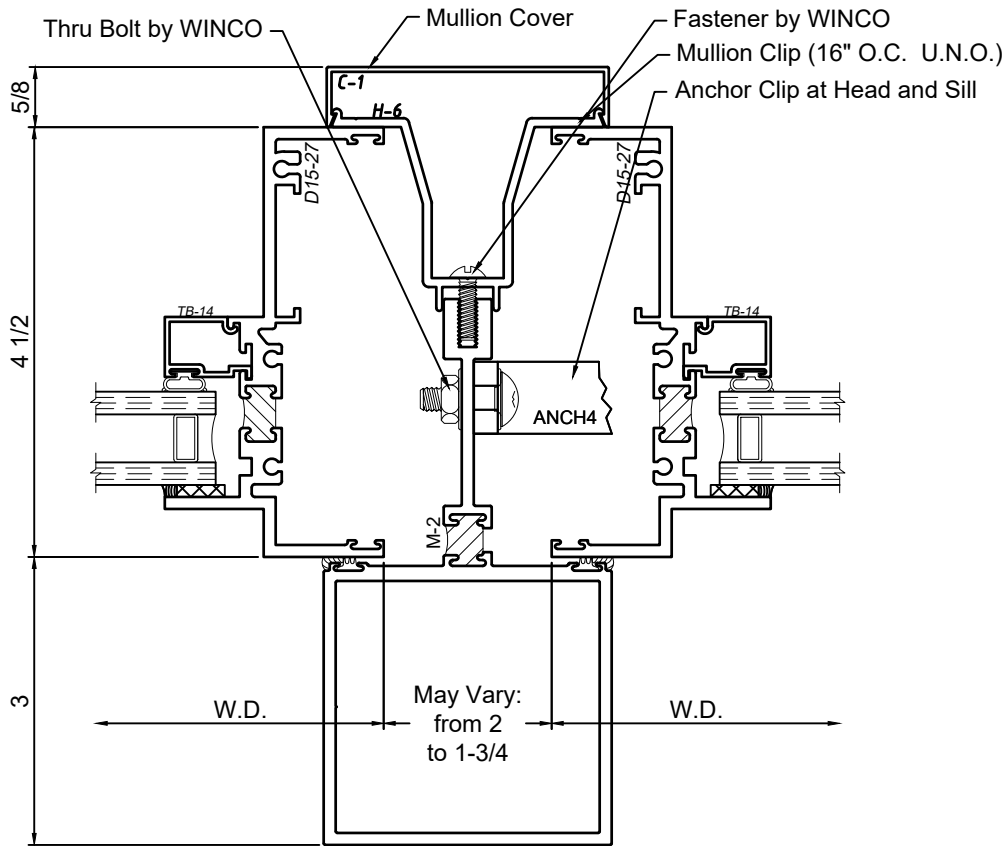

© WINCO WINDOW COMPANY, INC. 2021

Mullion Sections - 4-1/2" Windows

Product Details - M-2 Mullion

Note: Trim shown is a sampling of WINCO's offering. Not all shapes are held in stock and minimum quantity order may be required. Consult your local WINCO sales representative for other trims available. It is WINCO's recommendation to install all trim and materials per WINCO's installation instructions.

M-2 Mullion set from Building Interior

WINCO RESERVES THE RIGHT TO MODIFY OR CHANGE INFORMATION WITHIN THIS BOOK WHEN DEEMED NECESSARY FOR PRODUCT IMPROVEMENT

© WINCO WINDOW COMPANY, INC. 2021

SCALE 6"=1'-0"

Mullion Sections - 4-1/2" Windows

Product Details - M-2 Mullion

Note: Trim shown is a sampling of WINCO's offering. Not all shapes are held in stock and minimum quantity order may be required. Consult your local WINCO sales representative for other trims available. It is WINCO's recommendation to install all trim and materials per WINCO's installation instructions.