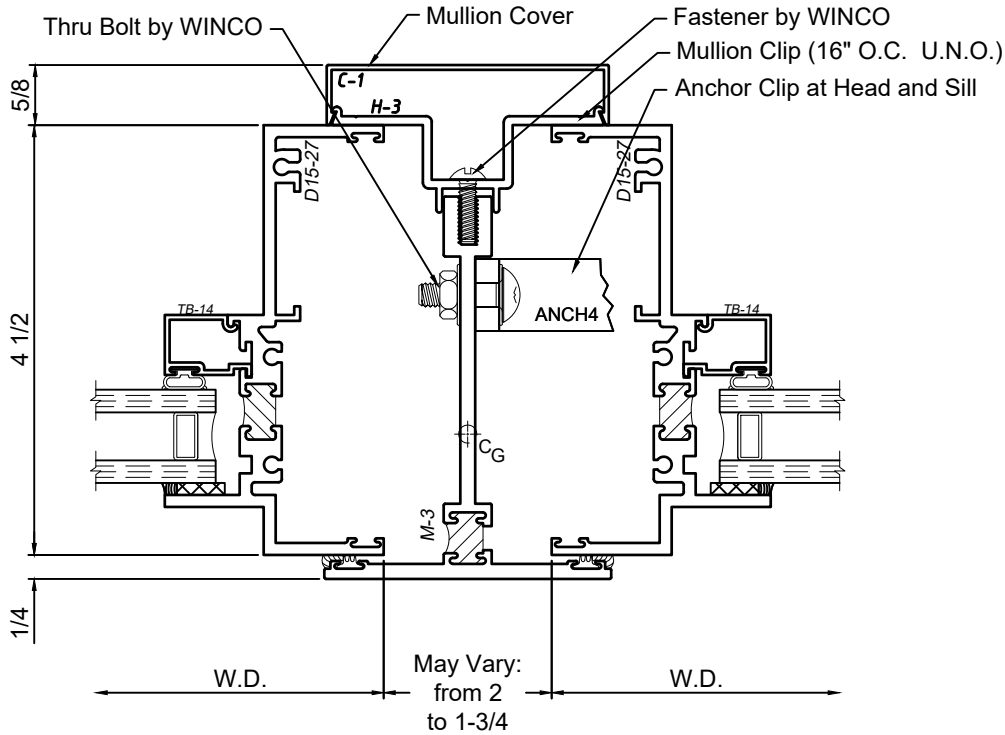

Mullion Sections - 4-1/2" Windows

Product Details - M-3 Mullion

Note: Trim shown is a sampling of WINCO's offering. Not all shapes are held in stock and minimum quantity order may be required. Consult your local WINCO sales representative for other trims available. It is WINCO's recommendation to install all trim and materials per WINCO's installation instructions.

WINCO RESERVES THE RIGHT TO MODIFY OR CHANGE INFORMATION WITHIN THIS BOOK WHEN DEEMED NECESSARY FOR PRODUCT IMPROVEMENT

M-3 Mullion set from Building Interior

M-3 Mullion set from Building Exterior

SCALE 6"=1'-0"

© WINCO WINDOW COMPANY, INC. 2021

Mullion Sections - 4-1/2" Windows

Product Details - M-1 Mullion

Note: Trim shown is a sampling of WINCO's offering. Not all shapes are held in stock and minimum quantity order may be required. Consult your local WINCO sales representative for other trims available. It is WINCO's recommendation to install all trim and materials per WINCO's installation instructions.

M-1 Mullion set from Building Interior

M-1 Mullion set from Building Exterior

SCALE 6"=1'-0"

WINCO RESERVES THE RIGHT TO MODIFY OR CHANGE INFORMATION WITHIN THIS BOOK WHEN DEEMED NECESSARY FOR PRODUCT IMPROVEMENT