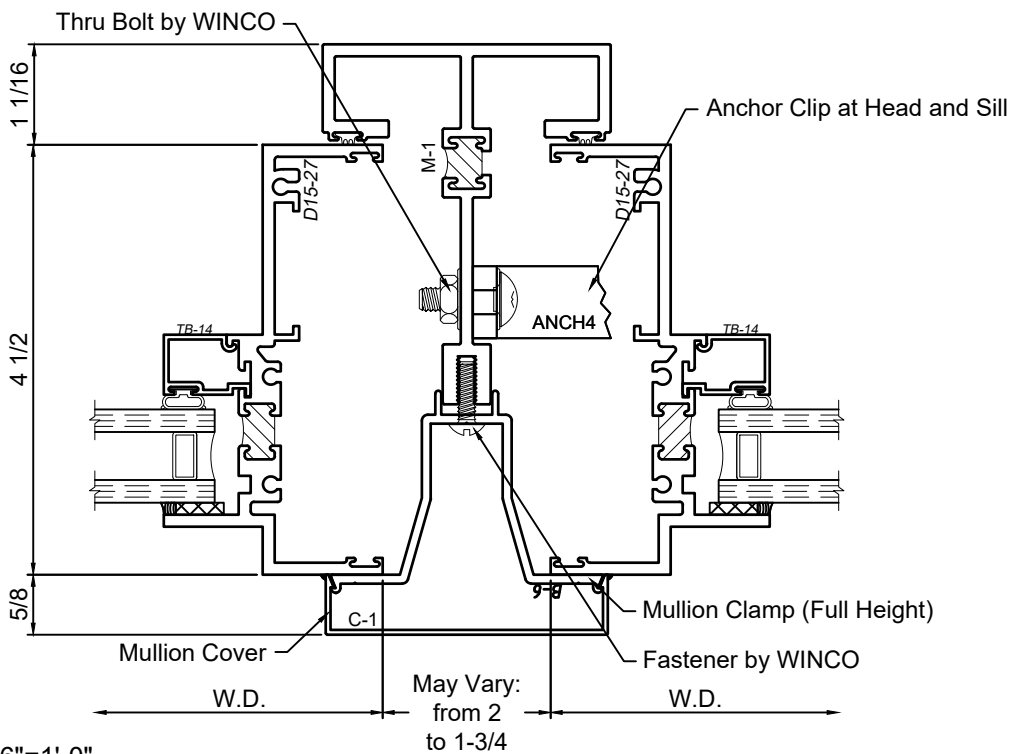

© WINCO WINDOW COMPANY, INC. 2021

Mullion Sections - 4-1/2" Windows

Product Details - M-1 Mullion

Note: Trim shown is a sampling of WINCO's offering. Not all shapes are held in stock and minimum quantity order may be required. Consult your local WINCO sales representative for other trims available. It is WINCO's recommendation to install all trim and materials per WINCO's installation instructions.

M-1 Mullion set from Building Interior

M-1 Mullion set from Building Exterior

SCALE 6"=1'-0"

WINCO RESERVES THE RIGHT TO MODIFY OR CHANGE INFORMATION WITHIN THIS BOOK WHEN DEEMED NECESSARY FOR PRODUCT IMPROVEMENT

© WINCO WINDOW COMPANY, INC. 2021

Mullion Sections - 4-1/2" Windows

Product Details - M-2 Mullion

Note: Trim shown is a sampling of WINCO's offering. Not all shapes are held in stock and minimum quantity order may be required. Consult your local WINCO sales representative for other trims available. It is WINCO's recommendation to install all trim and materials per WINCO's installation instructions.