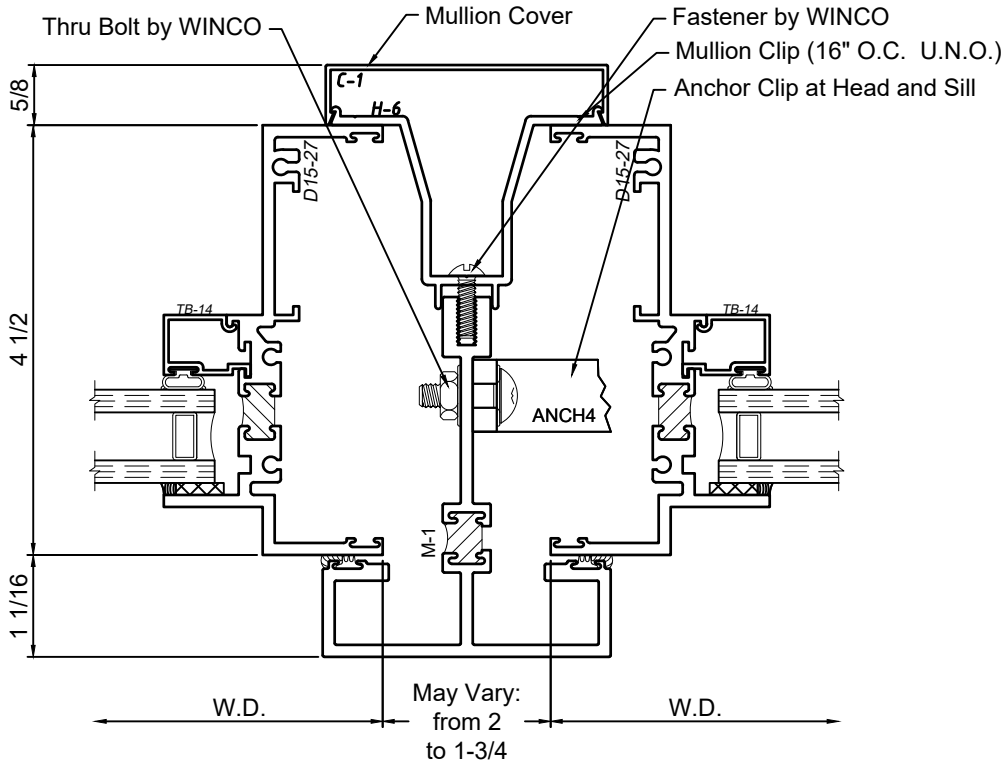

WINCO RESERVES THE RIGHT TO MODIFY OR CHANGE INFORMATION WITHIN THIS BOOK WHEN DEEMED NECESSARY FOR PRODUCT IMPROVEMENT

M-3 Mullion set from Building Interior

M-3 Mullion set from Building Exterior

SCALE 6"=1'-0"

© WINCO WINDOW COMPANY, INC. 2021

Mullion Sections - 4-1/2" Windows

Product Details - M-1 Mullion

Note: Trim shown is a sampling of WINCO's offering. Not all shapes are held in stock and minimum quantity order may be required. Consult your local WINCO sales representative for other trims available. It is WINCO's recommendation to install all trim and materials per WINCO's installation instructions.

M-1 Mullion set from Building Interior

M-1 Mullion set from Building Exterior

SCALE 6"=1'-0"

WINCO RESERVES THE RIGHT TO MODIFY OR CHANGE INFORMATION WITHIN THIS BOOK WHEN DEEMED NECESSARY FOR PRODUCT IMPROVEMENT

© WINCO WINDOW COMPANY, INC. 2021

Mullion Sections - 4-1/2" Windows

Product Details - M-2 Mullion

Note: Trim shown is a sampling of WINCO's offering. Not all shapes are held in stock and minimum quantity order may be required. Consult your local WINCO sales representative for other trims available. It is WINCO's recommendation to install all trim and materials per WINCO's installation instructions.