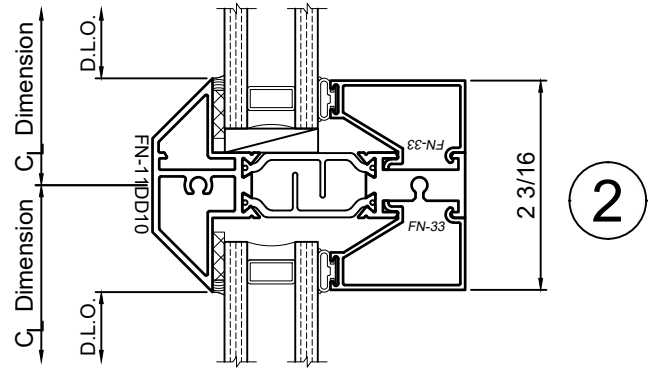

8325 Series 3-1/4" Thermal Fixed, Casement & Projected Windows

Product Details - Fixed - Picture Window

Note: Multiple configurations of this window system are available. Refer to the WINCO website for additional options or contact your local WINCO Sales Representative for information.

WINCO RESERVES THE RIGHT TO MODIFY OR CHANGE INFORMATION WITHIN THIS BOOK WHEN DEEMED NECESSARY FOR PRODUCT IMPROVEMENT

© WINCO WINDOW COMPANY, INC. 2020

SCALE 6"=1'-0"