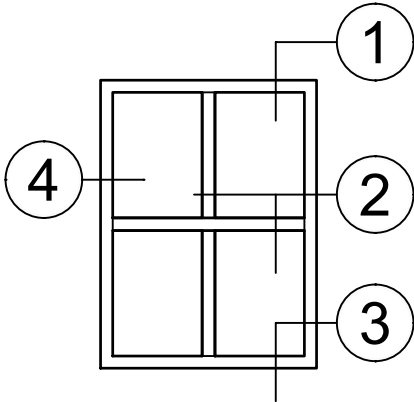

8325 Series 3-1/4" Thermal Fixed, Casement & Projected Windows

Product Details - Fixed - Picture Window

Note: Multiple configurations of this window system are available. Refer to the WINCO website for additional options or contact your local WINCO Sales Representative for information.

WINCO RESERVES THE RIGHT TO MODIFY OR CHANGE INFORMATION WITHIN THIS BOOK WHEN DEEMED NECESSARY FOR PRODUCT IMPROVEMENT

© WINCO WINDOW COMPANY, INC. 2020

SCALE 6"=1'-0"