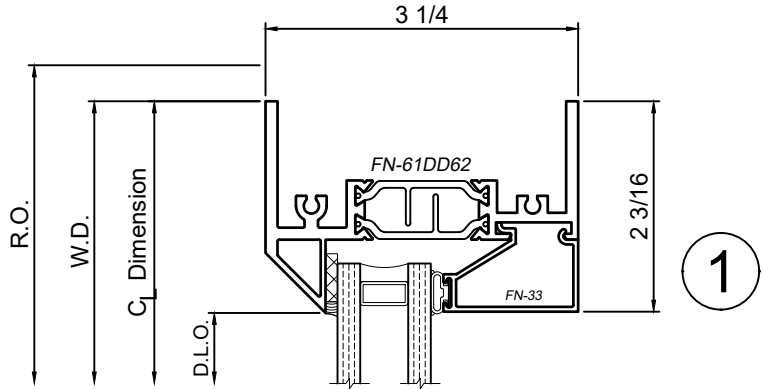

8325 Series 3-1/4" Thermal Fixed, Casement & Projected Windows

Product Details - Fixed - Picture Window

Note: Multiple configurations of this window system are available. Refer to the WINCO website for additional options or contact your local WINCO Sales Representative for information.

WINCO RESERVES THE RIGHT TO MODIFY OR CHANGE INFORMATION WITHIN THIS BOOK WHEN DEEMED NECESSARY FOR PRODUCT IMPROVEMENT

© WINCO WINDOW COMPANY, INC. 2020

SCALE 6"=1'-0"