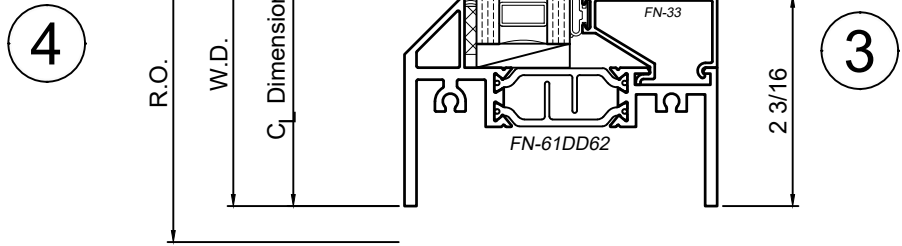

8325 Series 3-1/4" Thermal Fixed, Casement & Projected Windows

Product Details - Fixed - Picture Window

Note: Multiple configurations of this window system are available. Refer to the WINCO website for additional options or contact your local WINCO Sales Representative for information.

WINCO RESERVES THE RIGHT TO MODIFY OR CHANGE INFORMATION WITHIN THIS BOOK WHEN DEEMED NECESSARY FOR PRODUCT IMPROVEMENT

© WINCO WINDOW COMPANY, INC. 2020

SCALE 6"=1'-0"