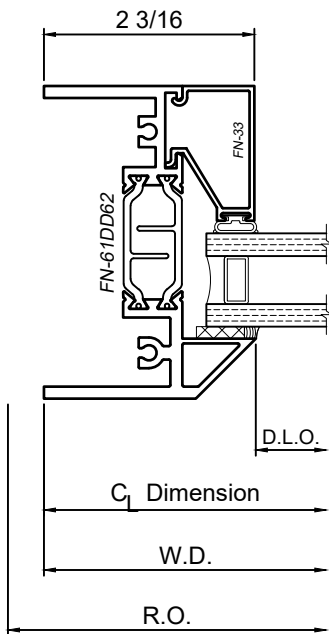

8325 Series 3-1/4" Thermal Fixed, Casement & Projected Windows

Product Details - Fixed - Picture Window

Note: Multiple configurations of this window system are available. Refer to the WINCO website for additional options or contact your local WINCO Sales Representative for information.

WINCO RESERVES THE RIGHT TO MODIFY OR CHANGE INFORMATION WITHIN THIS BOOK WHEN DEEMED NECESSARY FOR PRODUCT IMPROVEMENT

© WINCO WINDOW COMPANY, INC. 2020

SCALE 6"=1'-0"