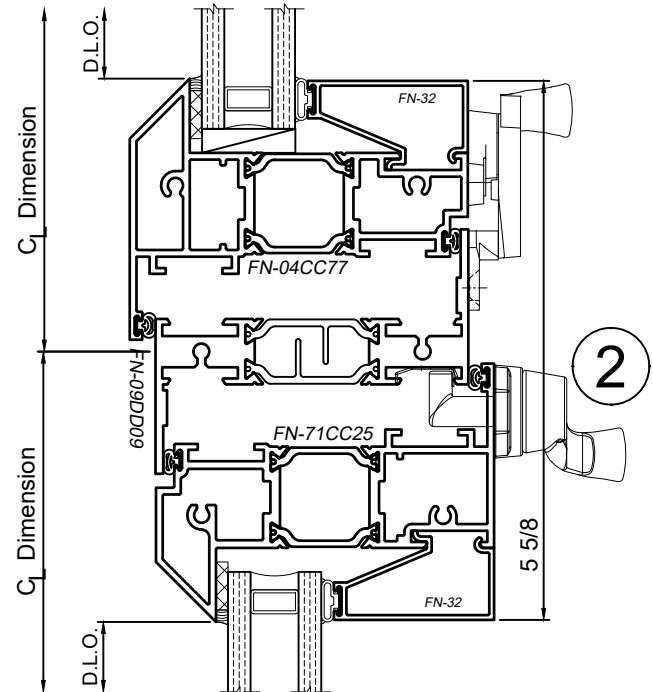

8325 Series 3-1/4" Thermal Fixed, Casement & Projected Windows

Product Details - PO|PI - Awning|Hopper

Note: Multiple configurations of this window system are available. Refer to the WINCO website for additional options or contact your local WINCO Sales Representative for information.

1

4

2

5

3

SCALE 6"=1'-0"

WINCO RESERVES THE RIGHT TO MODIFY OR CHANGE INFORMATION WITHIN THIS BOOK WHEN DEEMED NECESSARY FOR PRODUCT IMPROVEMENT

© WINCO WINDOW COMPANY, INC. 2020