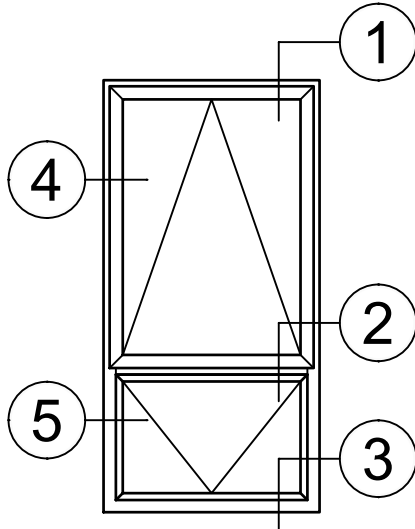

8325 Series 3-1/4" Thermal Fixed, Casement & Projected Windows

Product Details - PO|PI - Awning|Hopper

Note: Multiple configurations of this window system are available. Refer to the WINCO website for additional options or contact your local WINCO Sales Representative for information.

1

4

2

5

3

SCALE 6"=1'-0"

WINCO RESERVES THE RIGHT TO MODIFY OR CHANGE INFORMATION WITHIN THIS BOOK WHEN DEEMED NECESSARY FOR PRODUCT IMPROVEMENT

© WINCO WINDOW COMPANY, INC. 2020