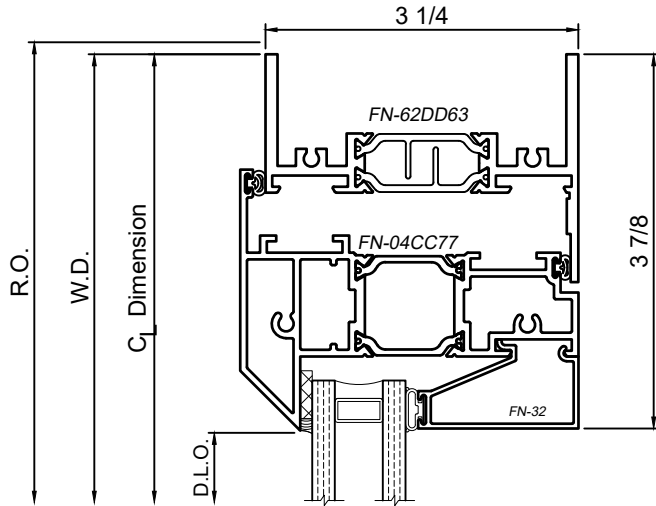

8325 Series 3-1/4" Thermal Fixed, Casement & Projected Windows

Product Details - PO|PI - Awning|Hopper

Note: Multiple configurations of this window system are available. Refer to the WINCO website for additional options or contact your local WINCO Sales Representative for information.

1

4

2

5

3

SCALE 6"=1'-0"

WINCO RESERVES THE RIGHT TO MODIFY OR CHANGE INFORMATION WITHIN THIS BOOK WHEN DEEMED NECESSARY FOR PRODUCT IMPROVEMENT

© WINCO WINDOW COMPANY, INC. 2020