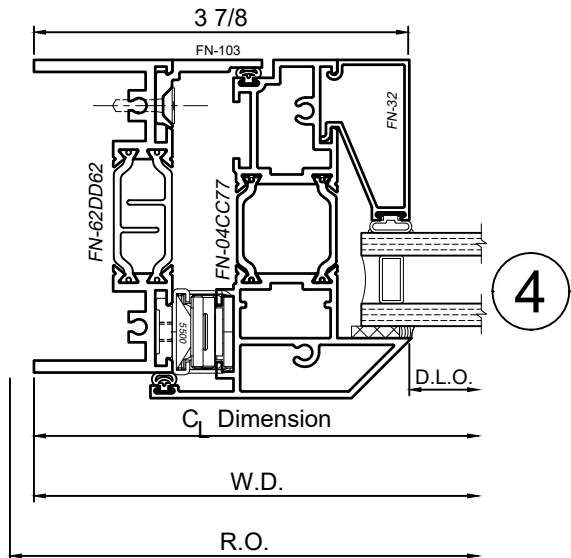

8325 Series 3-1/4" Thermal Fixed, Casement & Projected Windows

Product Details - PO|PI - Awning|Hopper

Note: Multiple configurations of this window system are available. Refer to the WINCO website for additional options or contact your local WINCO Sales Representative for information.

1

4

2

5

3

SCALE 6"=1'-0"

WINCO RESERVES THE RIGHT TO MODIFY OR CHANGE INFORMATION WITHIN THIS BOOK WHEN DEEMED NECESSARY FOR PRODUCT IMPROVEMENT

© WINCO WINDOW COMPANY, INC. 2020