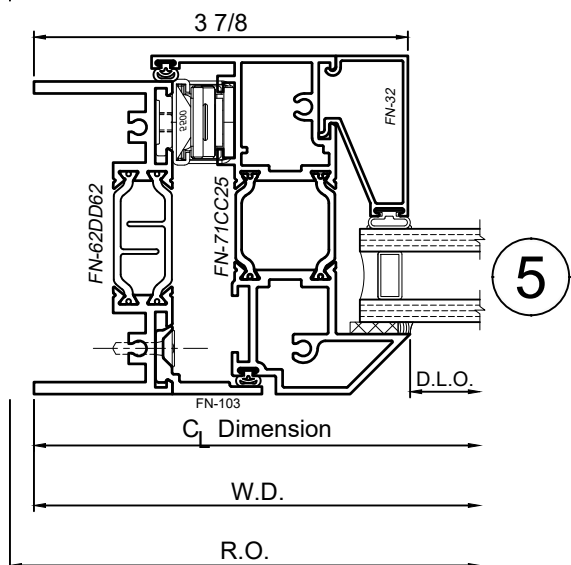

8325 Series 3-1/4" Thermal Fixed, Casement & Projected Windows

Product Details - PO|PI - Awning|Hopper

Note: Multiple configurations of this window system are available. Refer to the WINCO website for additional options or contact your local WINCO Sales Representative for information.

1

4

2

5

3

SCALE 6"=1'-0"

WINCO RESERVES THE RIGHT TO MODIFY OR CHANGE INFORMATION WITHIN THIS BOOK WHEN DEEMED NECESSARY FOR PRODUCT IMPROVEMENT

© WINCO WINDOW COMPANY, INC. 2020