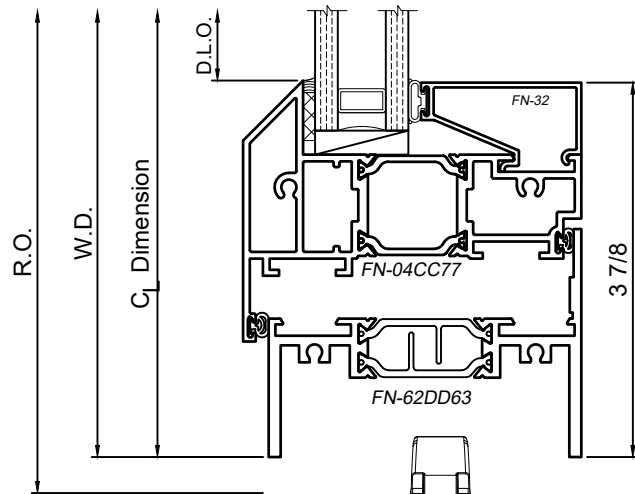

8325 Series 3-1/4" Thermal Fixed, Casement & Projected Windows

Product Details - Outswing Casement

Note: Multiple configurations of this window system are available. Refer to the WINCO website for additional options or contact your local WINCO Sales Representative for information.

1

2

3

4

WINCO RESERVES THE RIGHT TO MODIFY OR CHANGE INFORMATION WITHIN THIS BOOK WHEN DEEMED NECESSARY FOR PRODUCT IMPROVEMENT

© WINCO WINDOW COMPANY, INC. 2020

SCALE 6"=1'-0"