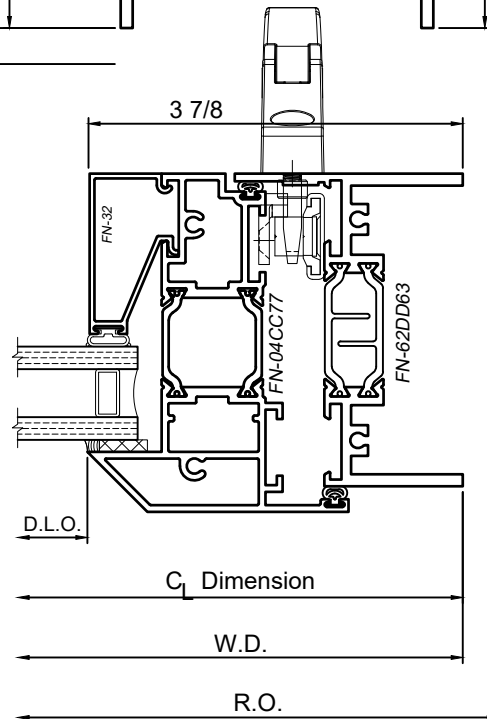

8325 Series 3-1/4" Thermal Fixed, Casement & Projected Windows

Product Details - Outswing Casement

Note: Multiple configurations of this window system are available. Refer to the WINCO website for additional options or contact your local WINCO Sales Representative for information.

1

2

3

4

WINCO RESERVES THE RIGHT TO MODIFY OR CHANGE INFORMATION WITHIN THIS BOOK WHEN DEEMED NECESSARY FOR PRODUCT IMPROVEMENT

© WINCO WINDOW COMPANY, INC. 2020

SCALE 6"=1'-0"