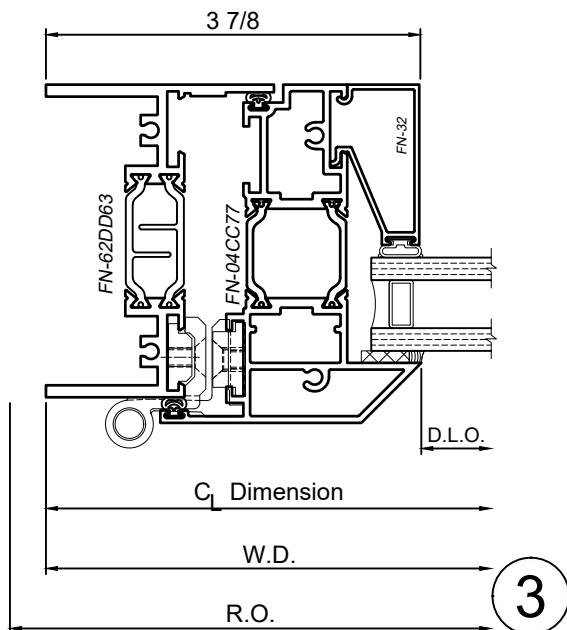

8325 Series 3-1/4" Thermal Fixed, Casement & Projected Windows

Product Details - Outswing Casement

Note: Multiple configurations of this window system are available. Refer to the WINCO website for additional options or contact your local WINCO Sales Representative for information.

1

2

3

4

WINCO RESERVES THE RIGHT TO MODIFY OR CHANGE INFORMATION WITHIN THIS BOOK WHEN DEEMED NECESSARY FOR PRODUCT IMPROVEMENT

© WINCO WINDOW COMPANY, INC. 2020

SCALE 6"=1'-0"