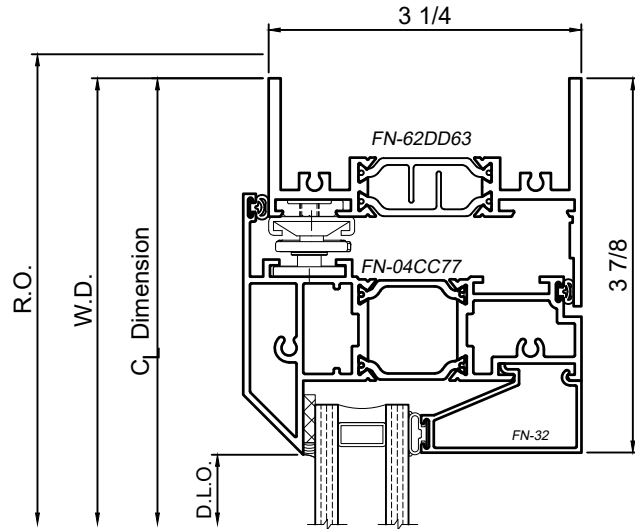

8325 Series 3-1/4" Thermal Fixed, Casement & Projected Windows

Product Details - Outswing Casement

Note: Multiple configurations of this window system are available. Refer to the WINCO website for additional options or contact your local WINCO Sales Representative for information.

1

2

3

4

WINCO RESERVES THE RIGHT TO MODIFY OR CHANGE INFORMATION WITHIN THIS BOOK WHEN DEEMED NECESSARY FOR PRODUCT IMPROVEMENT

© WINCO WINDOW COMPANY, INC. 2020

SCALE 6"=1'-0"