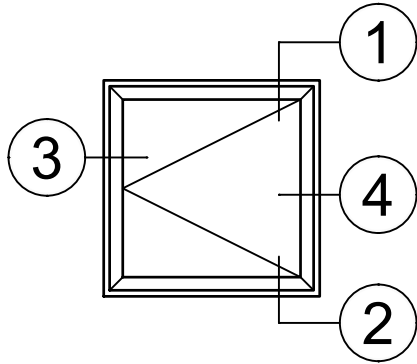

8325 Series 3-1/4" Thermal Fixed, Casement & Projected Windows

Product Details - Outswing Casement

Note: Multiple configurations of this window system are available. Refer to the WINCO website for additional options or contact your local WINCO Sales Representative for information.

1

2

3

4

WINCO RESERVES THE RIGHT TO MODIFY OR CHANGE INFORMATION WITHIN THIS BOOK WHEN DEEMED NECESSARY FOR PRODUCT IMPROVEMENT

© WINCO WINDOW COMPANY, INC. 2020

SCALE 6"=1'-0"