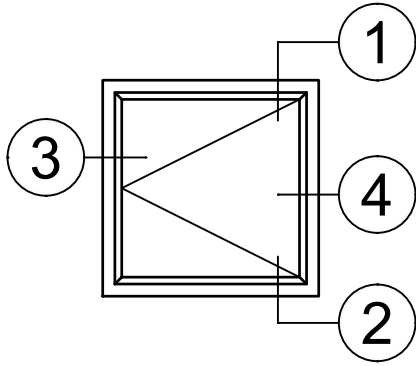

8325 Series 3-1/4" Thermal Fixed, Casement & Projected Windows

Product Details - Inswing Casement

Note: Multiple configurations of this window system are available. Refer to the WINCO website for additional options or contact your local WINCO Sales Representative for information.

WINCO RESERVES THE RIGHT TO MODIFY OR CHANGE INFORMATION WITHIN THIS BOOK WHEN DEEMED NECESSARY FOR PRODUCT IMPROVEMENT

SCALE 6"=1'-0"

© WINCO WINDOW COMPANY, INC. 2020