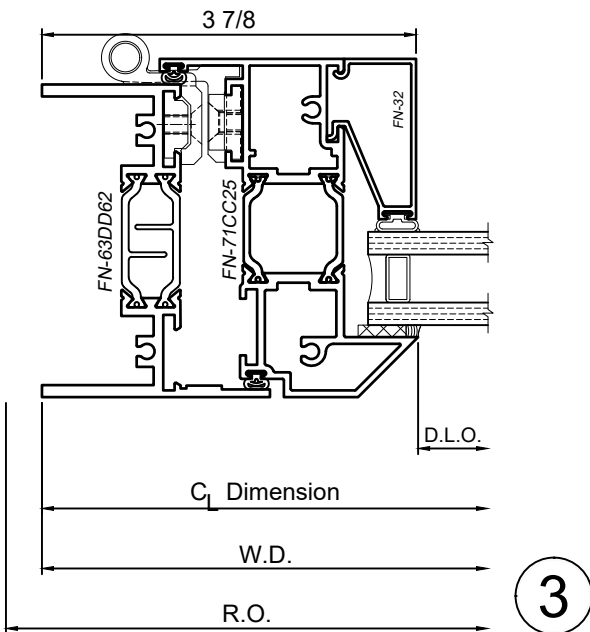

8325 Series 3-1/4" Thermal Fixed, Casement & Projected Windows

Product Details - Inswing Casement

Note: Multiple configurations of this window system are available. Refer to the WINCO website for additional options or contact your local WINCO Sales Representative for information.

WINCO RESERVES THE RIGHT TO MODIFY OR CHANGE INFORMATION WITHIN THIS BOOK WHEN DEEMED NECESSARY FOR PRODUCT IMPROVEMENT

SCALE 6"=1'-0"

© WINCO WINDOW COMPANY, INC. 2020