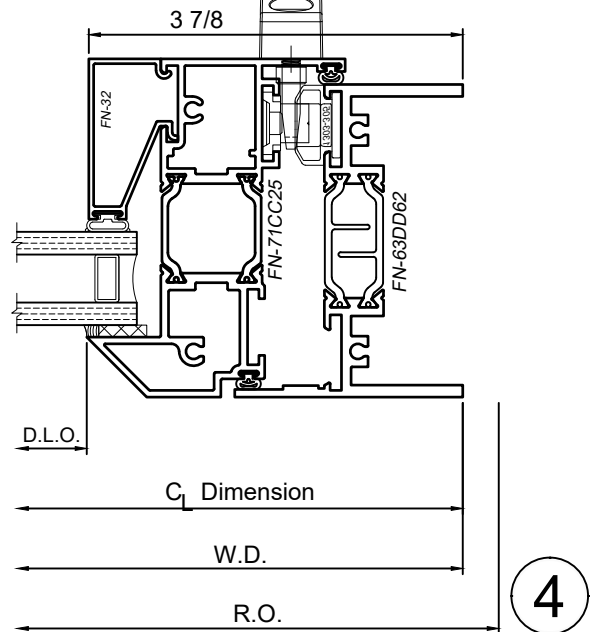

8325 Series 3-1/4" Thermal Fixed, Casement & Projected Windows

Product Details - Inswing Casement

Note: Multiple configurations of this window system are available. Refer to the WINCO website for additional options or contact your local WINCO Sales Representative for information.

WINCO RESERVES THE RIGHT TO MODIFY OR CHANGE INFORMATION WITHIN THIS BOOK WHEN DEEMED NECESSARY FOR PRODUCT IMPROVEMENT

SCALE 6"=1'-0"

© WINCO WINDOW COMPANY, INC. 2020