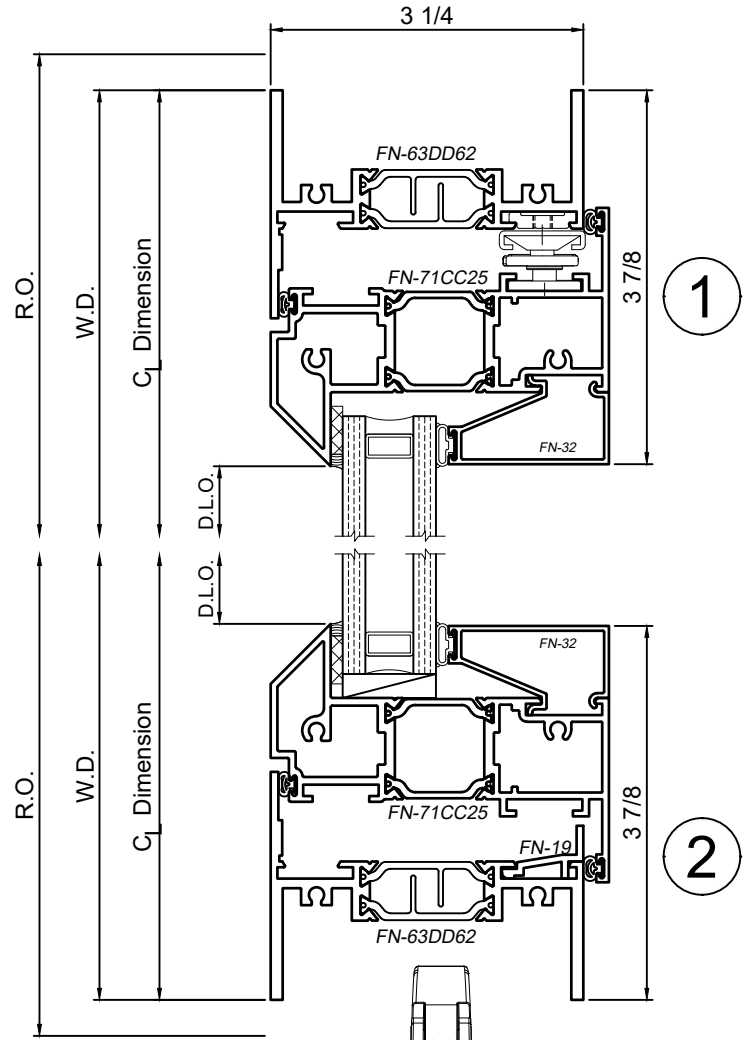

8325 Series 3-1/4" Thermal Fixed, Casement & Projected Windows

Product Details - Inswing Casement

Note: Multiple configurations of this window system are available. Refer to the WINCO website for additional options or contact your local WINCO Sales Representative for information.

WINCO RESERVES THE RIGHT TO MODIFY OR CHANGE INFORMATION WITHIN THIS BOOK WHEN DEEMED NECESSARY FOR PRODUCT IMPROVEMENT

SCALE 6"=1'-0"

© WINCO WINDOW COMPANY, INC. 2020