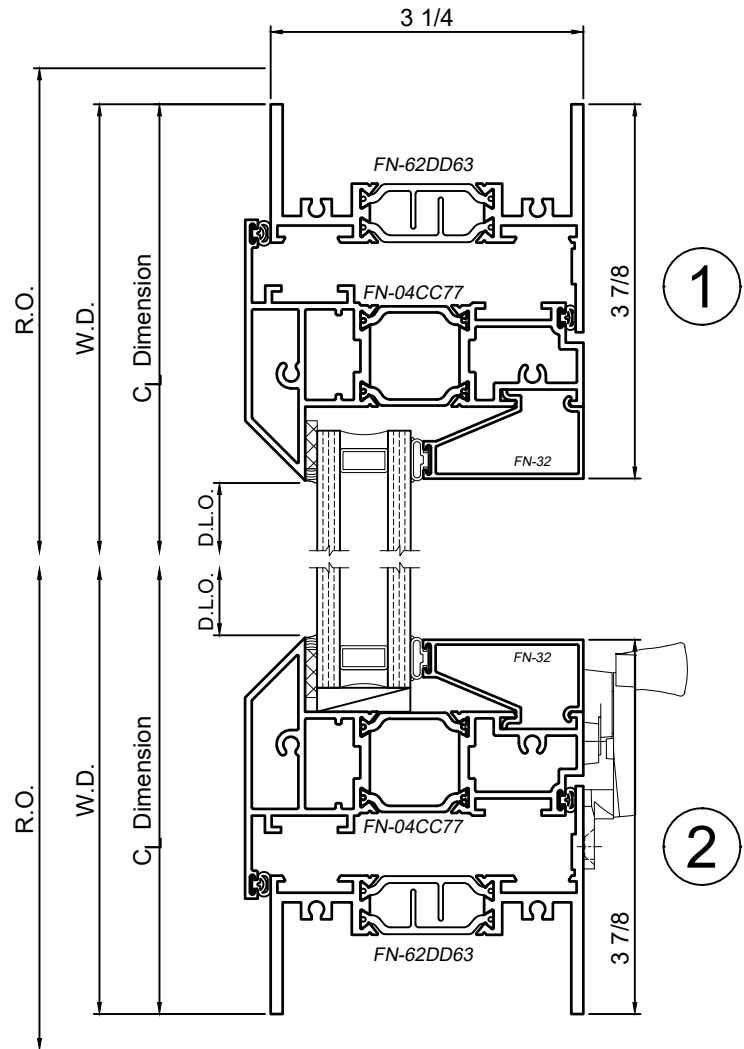

8325 Series 3-1/4" Thermal Fixed, Casement & Projected Windows

Product Details - Project Out - Awning

Note: Multiple configurations of this window system are available. Refer to the WINCO website for additional options or contact your local WINCO Sales Representative for information.

WINCO RESERVES THE RIGHT TO MODIFY OR CHANGE INFORMATION WITHIN THIS BOOK WHEN DEEMED NECESSARY FOR PRODUCT IMPROVEMENT

© WINCO WINDOW COMPANY, INC. 2020

SCALE 6"=1'-0"