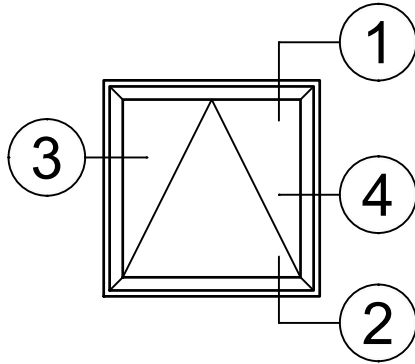

8325 Series 3-1/4" Thermal Fixed, Casement & Projected Windows

Product Details - Project Out - Awning

Note: Multiple configurations of this window system are available. Refer to the WINCO website for additional options or contact your local WINCO Sales Representative for information.

WINCO RESERVES THE RIGHT TO MODIFY OR CHANGE INFORMATION WITHIN THIS BOOK WHEN DEEMED NECESSARY FOR PRODUCT IMPROVEMENT

© WINCO WINDOW COMPANY, INC. 2020

SCALE 6"=1'-0"