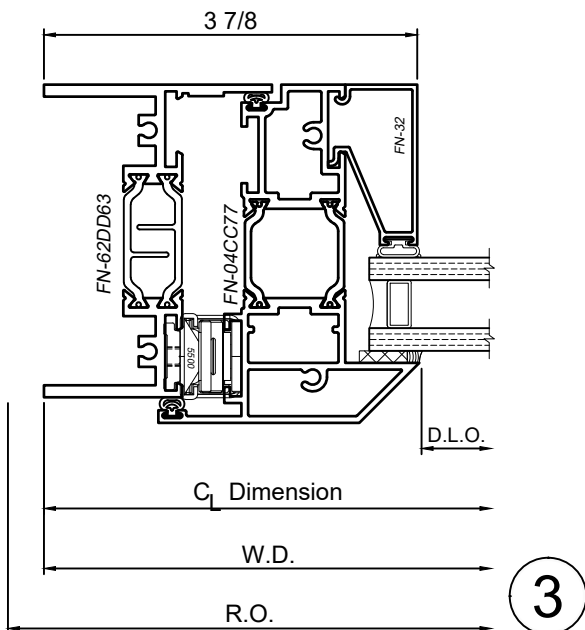

8325 Series 3-1/4" Thermal Fixed, Casement & Projected Windows

Product Details - Project Out - Awning

Note: Multiple configurations of this window system are available. Refer to the WINCO website for additional options or contact your local WINCO Sales Representative for information.

WINCO RESERVES THE RIGHT TO MODIFY OR CHANGE INFORMATION WITHIN THIS BOOK WHEN DEEMED NECESSARY FOR PRODUCT IMPROVEMENT

© WINCO WINDOW COMPANY, INC. 2020

SCALE 6"=1'-0"