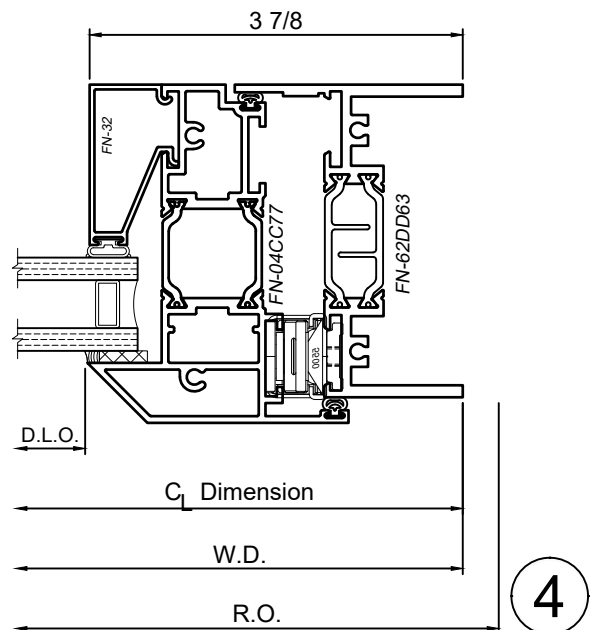

8325 Series 3-1/4" Thermal Fixed, Casement & Projected Windows

Product Details - Project Out - Awning

Note: Multiple configurations of this window system are available. Refer to the WINCO website for additional options or contact your local WINCO Sales Representative for information.

WINCO RESERVES THE RIGHT TO MODIFY OR CHANGE INFORMATION WITHIN THIS BOOK WHEN DEEMED NECESSARY FOR PRODUCT IMPROVEMENT

© WINCO WINDOW COMPANY, INC. 2020

SCALE 6"=1'-0"