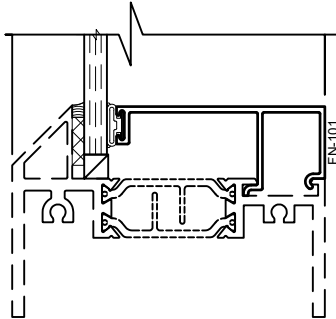

8325 Series 3-1/4" Thermal Fixed, Casement & Projected Windows

Product Details - Glazing Options

Note: Multiple configurations of this window system are available. Refer to the WINCO website for additional options or contact your local WINCO Sales Representative for information.

WINCO RESERVES THE RIGHT TO MODIFY OR CHANGE INFORMATION WITHIN THIS BOOK WHEN DEEMED NECESSARY FOR PRODUCT IMPROVEMENT

1/4" Glazing Bead
FN-101

- Only Available for Fixed Lights -

3/4" Glazing Bead
FN-32

SCALE 6"=1'-0"