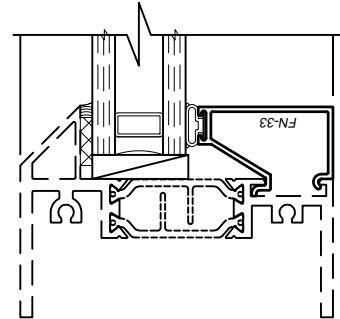

WINCO RESERVES THE RIGHT TO MODIFY OR CHANGE INFORMATION WITHIN THIS BOOK WHEN DEEMED NECESSARY FOR PRODUCT IMPROVEMENT

1/4" Glazing Bead
FN-101

- Only Available for Fixed Lights -

3/4" Glazing Bead
FN-32

- Only Available for Fixed Lights -

1" Glazing Bead
FN-33

1/4" Glazing Bead
Panel
FN-101

- Only Available for Fixed Lights -

1" Glazing Bead
Panel
FN-33

1-1/2" Glazing Bead
Panel
FN-30

- Only Available for Fixed Lights -

SCALE 6"=1'-0"