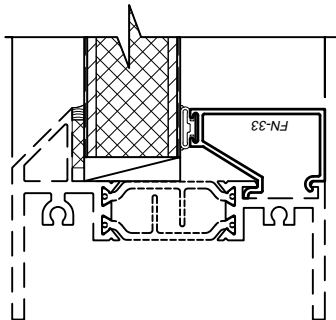

WINCO RESERVES THE RIGHT TO MODIFY OR CHANGE INFORMATION WITHIN THIS BOOK WHEN DEEMED NECESSARY FOR PRODUCT IMPROVEMENT

1/4" Glazing Bead
FN-101

- Only Available for Fixed Lights -

3/4" Glazing Bead
FN-32

- Only Available for Fixed Lights -

1" Glazing Bead
FN-33

1/4" Glazing Bead
Panel
FN-101

- Only Available for Fixed Lights -

1" Glazing Bead
Panel
FN-33

1-1/2" Glazing Bead
Panel
FN-30

- Only Available for Fixed Lights -

SCALE 6"=1'-0"