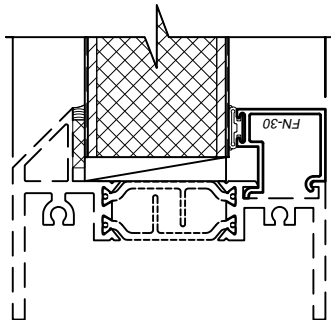

WINCO RESERVES THE RIGHT TO MODIFY OR CHANGE INFORMATION WITHIN THIS BOOK WHEN DEEMED NECESSARY FOR PRODUCT IMPROVEMENT

1/4" Glazing Bead
FN-101

- Only Available for Fixed Lights -

3/4" Glazing Bead
FN-32

- Only Available for Fixed Lights -

1" Glazing Bead
FN-33

1/4" Glazing Bead
Panel
FN-101

- Only Available for Fixed Lights -

1" Glazing Bead
Panel
FN-33

1-1/2" Glazing Bead
Panel
FN-30

- Only Available for Fixed Lights -

1-3/4" Glazing Bead
Panel
FN-31

- Only Available for Fixed Lights -

Note: glazing options shown are a sample of what is available. If desired glazing is not shown please contact your local Winco Sales Representative for additional information.

SCALE 6"=1'-0"