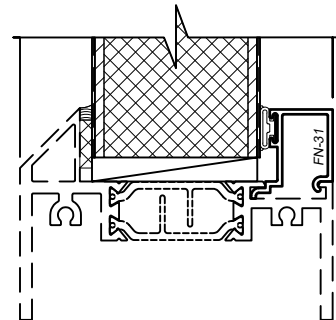

WINCO RESERVES THE RIGHT TO MODIFY OR CHANGE INFORMATION WITHIN THIS BOOK WHEN DEEMED NECESSARY FOR PRODUCT IMPROVEMENT

1/4" Glazing Bead
FN-101

- Only Available for Fixed Lights -

3/4" Glazing Bead
FN-32

- Only Available for Fixed Lights -

1" Glazing Bead
FN-33

1/4" Glazing Bead
Panel
FN-101

- Only Available for Fixed Lights -

1" Glazing Bead
Panel
FN-33

1-1/2" Glazing Bead
Panel
FN-30

- Only Available for Fixed Lights -

1-3/4" Glazing Bead
Panel
FN-31

- Only Available for Fixed Lights -

Note: glazing options shown are a sample of what is available. If desired glazing is not shown please contact your local Winco Sales Representative for additional information.

SCALE 6"=1'-0"