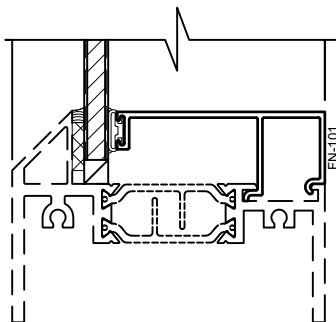

1/4" Glazing Bead
Panel
FN-101

- Only Available for Fixed Lights -