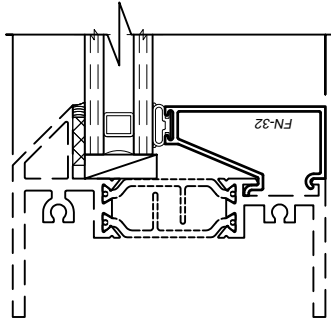

8325 Series 3-1/4" Thermal Fixed, Casement & Projected Windows

Product Details - Glazing Options

Note: Multiple configurations of this window system are available. Refer to the WINCO website for additional options or contact your local WINCO Sales Representative for information.

WINCO RESERVES THE RIGHT TO MODIFY OR CHANGE INFORMATION WITHIN THIS BOOK WHEN DEEMED NECESSARY FOR PRODUCT IMPROVEMENT

1/4" Glazing Bead
FN-101

- Only Available for Fixed Lights -

3/4" Glazing Bead
FN-32

SCALE 6"=1'-0"