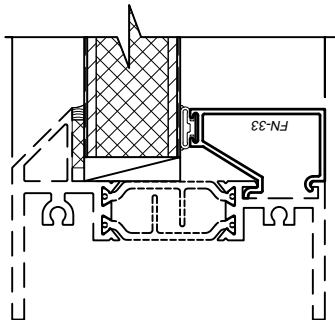

WINCO RESERVES THE RIGHT TO MODIFY OR CHANGE INFORMATION WITHIN THIS BOOK WHEN DEEMED NECESSARY FOR PRODUCT IMPROVEMENT

1/4" Glazing Bead
FN-101

- Only Available for Fixed Lights -

3/4" Glazing Bead
FN-32

- Only Available for Fixed Lights -

1" Glazing Bead
FN-33

1/4" Glazing Bead
Panel
FN-101

- Only Available for Fixed Lights -

1" Glazing Bead
Panel
FN-33

1-1/2" Glazing Bead
Panel
FN-30

- Only Available for Fixed Lights -

1-3/4" Glazing Bead
Panel
FN-31

- Only Available for Fixed Lights -

Note: glazing options shown are a sample of what is available. If desired glazing is not shown please contact your local Winco Sales Representative for additional information.

SCALE 6"=1'-0"