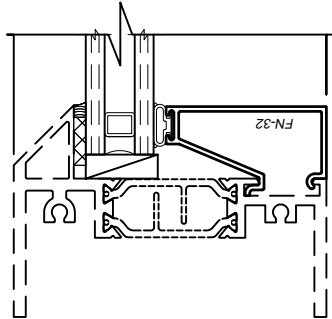

8325 Series 3-1/4" Thermal Fixed, Casement & Projected Windows

Product Details - Glazing Options

Note: Multiple configurations of this window system are available. Refer to the WINCO website for additional options or contact your local WINCO Sales Representative for information.

WINCO RESERVES THE RIGHT TO MODIFY OR CHANGE INFORMATION WITHIN THIS BOOK WHEN DEEMED NECESSARY FOR PRODUCT IMPROVEMENT

1/4" Glazing Bead
FN-101

- Only Available for Fixed Lights -

3/4" Glazing Bead
FN-32

SCALE 6"=1'-0"