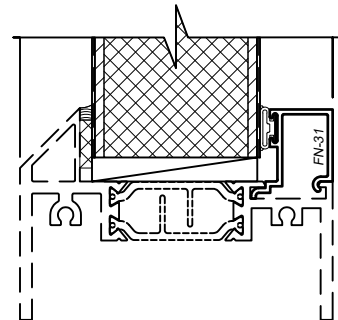

WINCO RESERVES THE RIGHT TO MODIFY OR CHANGE INFORMATION WITHIN THIS BOOK WHEN DEEMED NECESSARY FOR PRODUCT IMPROVEMENT

1/4" Glazing Bead
FN-101

- Only Available for Fixed Lights -

3/4" Glazing Bead
FN-32

- Only Available for Fixed Lights -

1" Glazing Bead
FN-33

1/4" Glazing Bead
Panel
FN-101

- Only Available for Fixed Lights -

1" Glazing Bead
Panel
FN-33

1-1/2" Glazing Bead
Panel
FN-30

- Only Available for Fixed Lights -

1-3/4" Glazing Bead
Panel
FN-31

- Only Available for Fixed Lights -

Note: glazing options shown are a sample of what is available. If desired glazing is not shown please contact your local Winco Sales Representative for additional information.

SCALE 6"=1'-0"