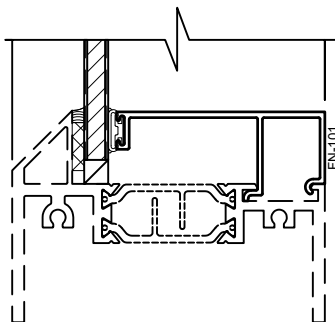

1/4" Glazing Bead
Panel
FN-101

- Only Available for Fixed Lights -