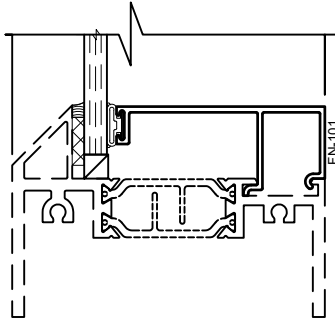

8325 Series 3-1/4" Thermal Fixed, Casement & Projected Windows

Product Details - Glazing Options

Note: Multiple configurations of this window system are available. Refer to the WINCO website for additional options or contact your local WINCO Sales Representative for information.

WINCO RESERVES THE RIGHT TO MODIFY OR CHANGE INFORMATION WITHIN THIS BOOK WHEN DEEMED NECESSARY FOR PRODUCT IMPROVEMENT

1/4" Glazing Bead
FN-101

- Only Available for Fixed Lights -

3/4" Glazing Bead
FN-32

SCALE 6"=1'-0"