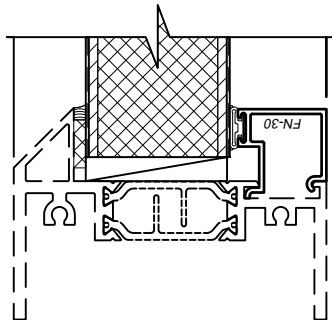

WINCO RESERVES THE RIGHT TO MODIFY OR CHANGE INFORMATION WITHIN THIS BOOK WHEN DEEMED NECESSARY FOR PRODUCT IMPROVEMENT

1/4" Glazing Bead
FN-101

- Only Available for Fixed Lights -

3/4" Glazing Bead
FN-32

- Only Available for Fixed Lights -

1" Glazing Bead
FN-33

1/4" Glazing Bead
Panel
FN-101

- Only Available for Fixed Lights -

1" Glazing Bead
Panel
FN-33

1-1/2" Glazing Bead
Panel
FN-30

- Only Available for Fixed Lights -

1-3/4" Glazing Bead
Panel
FN-31

- Only Available for Fixed Lights -

Note: glazing options shown are a sample of what is available. If desired glazing is not shown please contact your local Winco Sales Representative for additional information.

SCALE 6"=1'-0"