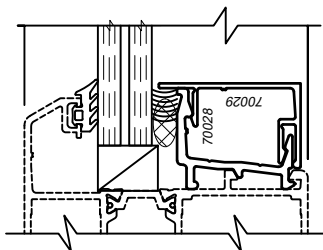

5/8" Glazing Bead
70028 + 70029
Interior Glazed