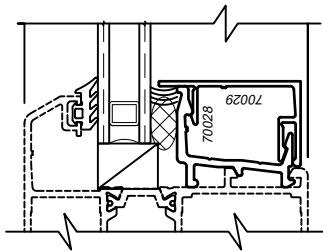

5/8" Glazing Bead
70028 + 70029
Interior Glazed