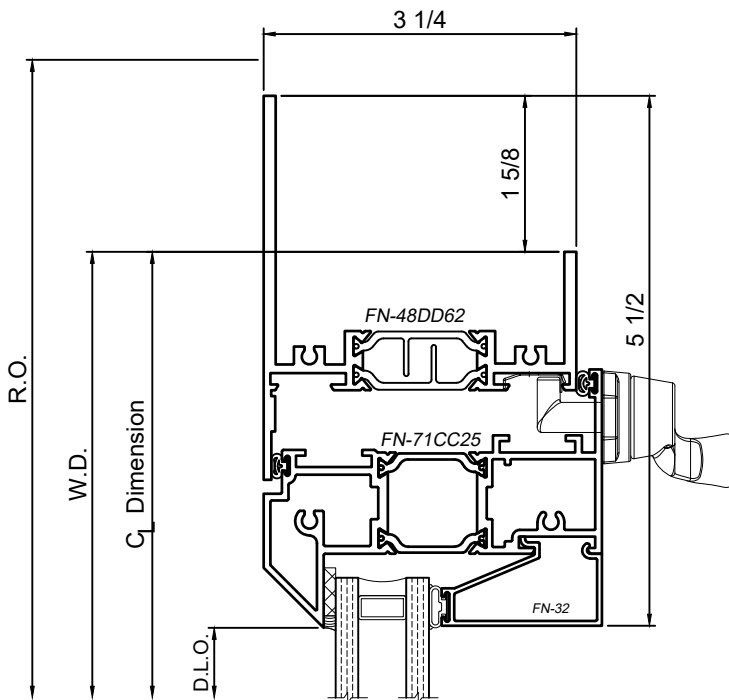

8325 Series 3-1/4" Thermal Fixed, Casement & Projected Windows

Product Details - Un-Equal Leg Frame Options

WINCO RESERVES THE RIGHT TO MODIFY OR CHANGE INFORMATION WITHIN THIS BOOK WHEN DEEMED NECESSARY FOR PRODUCT IMPROVEMENT

Note:
The Nominal Frame and Centerline Dimensions are taken to the Short Frame leg.

Available at head, jamb and sill

Available at head, jamb and sill

Available at head, jamb and sill

SCALE 6"=1'-0"

© WINCO WINDOW COMPANY, INC. 2020