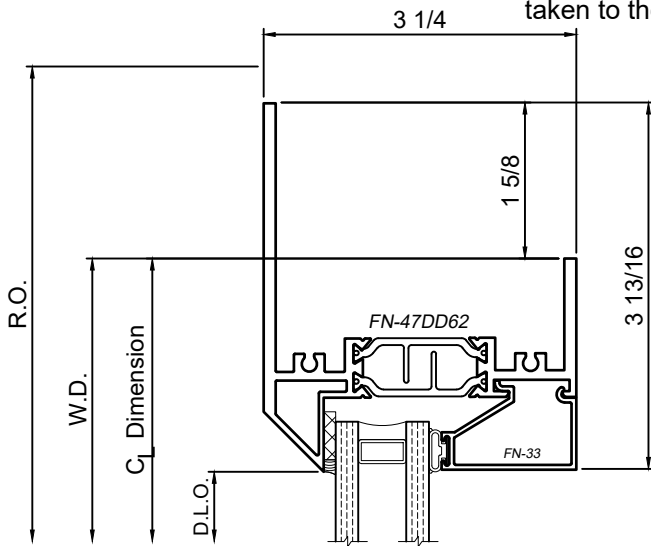

8325 Series 3-1/4" Thermal Fixed, Casement & Projected Windows

Product Details - Un-Equal Leg Frame Options

WINCO RESERVES THE RIGHT TO MODIFY OR CHANGE INFORMATION WITHIN THIS BOOK WHEN DEEMED NECESSARY FOR PRODUCT IMPROVEMENT

Note:
The Nominal Frame and Centerline Dimensions are taken to the Short Frame leg.

Available at head, jamb and sill

Available at head, jamb and sill

Available at head, jamb and sill

SCALE 6"=1'-0"

© WINCO WINDOW COMPANY, INC. 2020