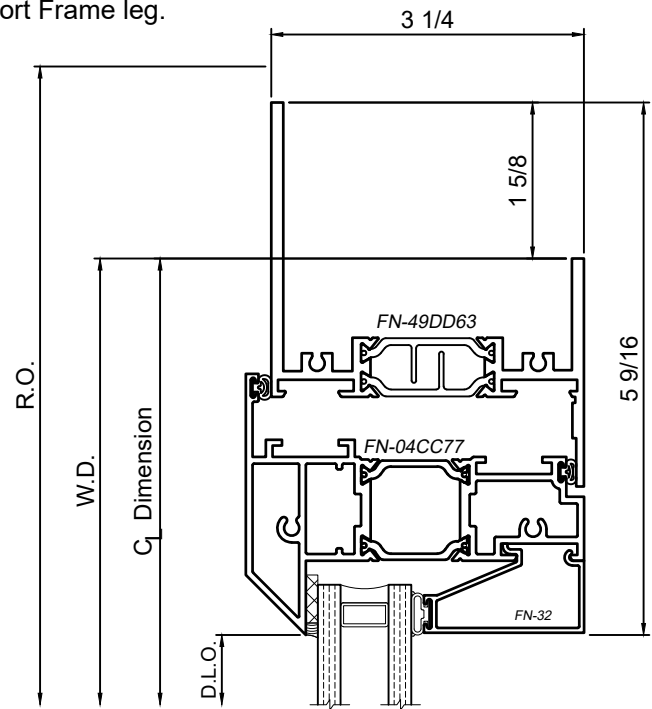

8325 Series 3-1/4" Thermal Fixed, Casement & Projected Windows

Product Details - Un-Equal Leg Frame Options

WINCO RESERVES THE RIGHT TO MODIFY OR CHANGE INFORMATION WITHIN THIS BOOK WHEN DEEMED NECESSARY FOR PRODUCT IMPROVEMENT

Note:
The Nominal Frame and Centerline Dimensions are taken to the Short Frame leg.

Available at head, jamb and sill

Available at head, jamb and sill

Available at head, jamb and sill

SCALE 6"=1'-0"

© WINCO WINDOW COMPANY, INC. 2020