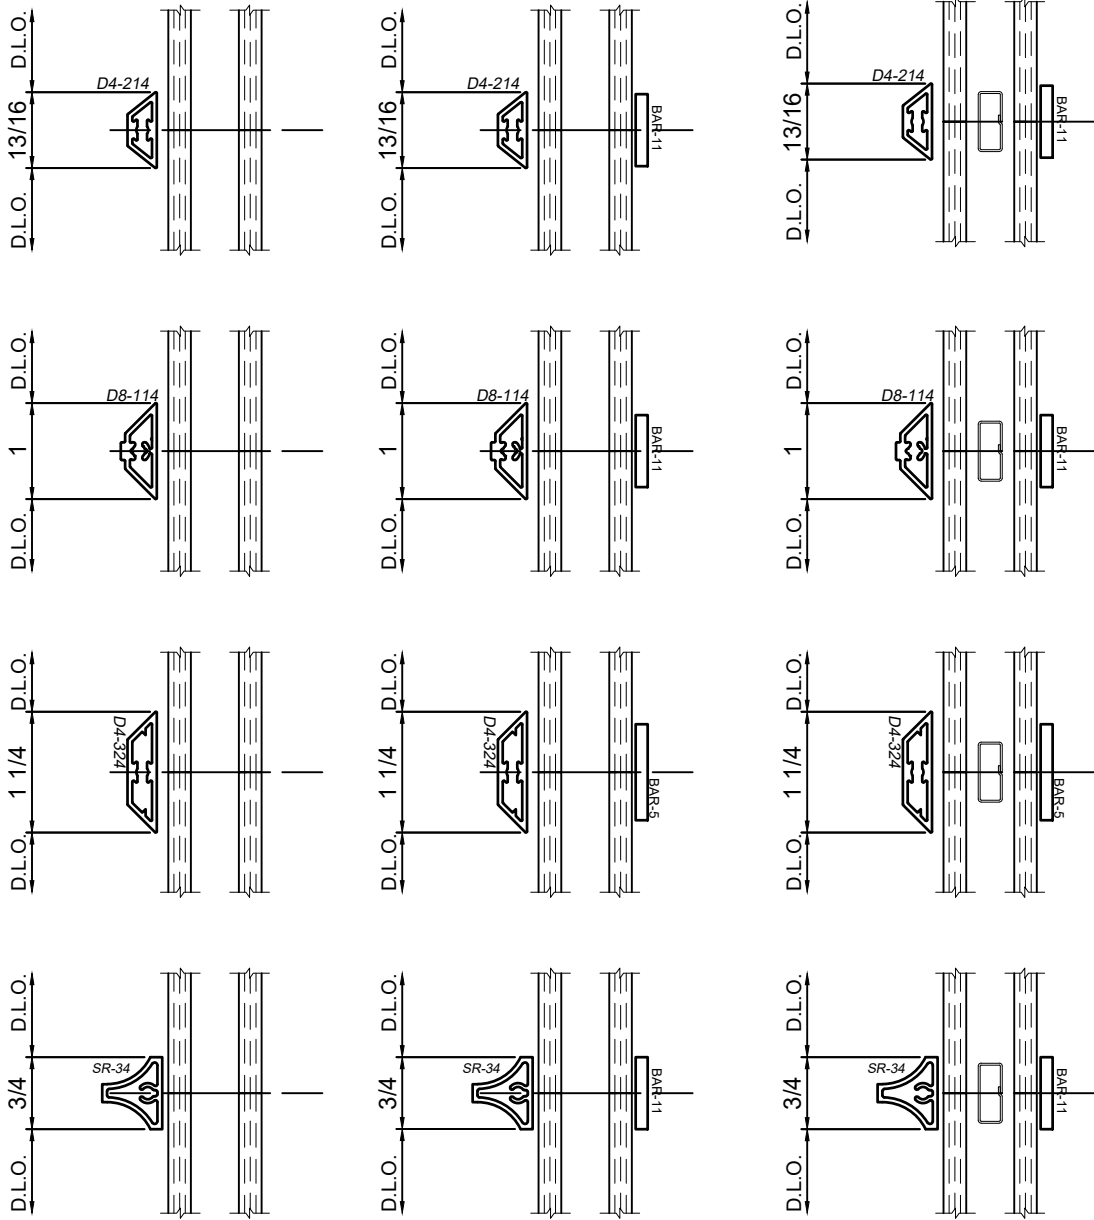

1450S Series 4" Thermal Fixed, Casement & Projected Windows

Product Details - Grid Options

Note: Multiple configurations of this window system are available. Refer to the WINCO website for additional options or contact your local WINCO Sales Representative for information.

WINCO RESERVES THE RIGHT TO MODIFY OR CHANGE INFORMATION WITHIN THIS BOOK WHEN DEEMED NECESSARY FOR PRODUCT IMPROVEMENT

© WINCO WINDOW COMPANY, INC. 2020

SCALE 6"=1'-0"