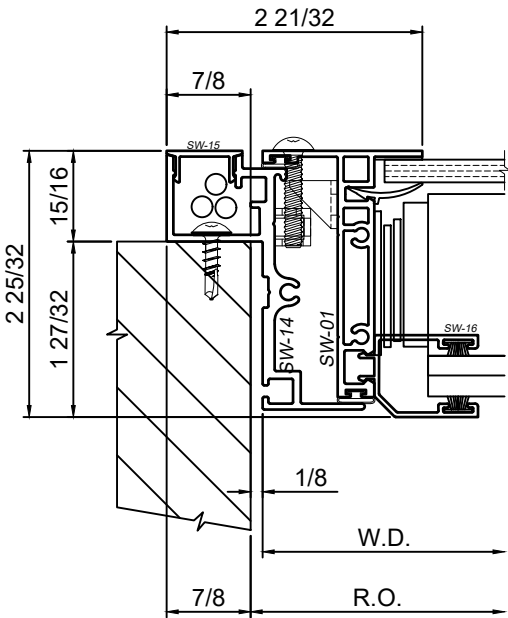

Transira® Motorized Shade Accessory Sash

Product Details - Accessory Sash in Retro-fit Configuration

Note: Multiple configurations of this window system are available. Refer to the WINCO website for additional options or contact your local WINCO Sales Representative for information.

WINCO RESERVES THE RIGHT TO MODIFY OR CHANGE INFORMATION WITHIN THIS BOOK WHEN DEEMED NECESSARY FOR PRODUCT IMPROVEMENT

The Retro-fit Configuration is designed to be used in conjunction with new or existing Storefront, Curtain Wall or inboard of existing primary windows. While the accessory sash containing the motorized shade can be opened for maintenance purposes, it is not intended to be opened for ventilation. Shimming not shown in these graphics for clarity of system.

SCALE 6"=1'-0"

3

4