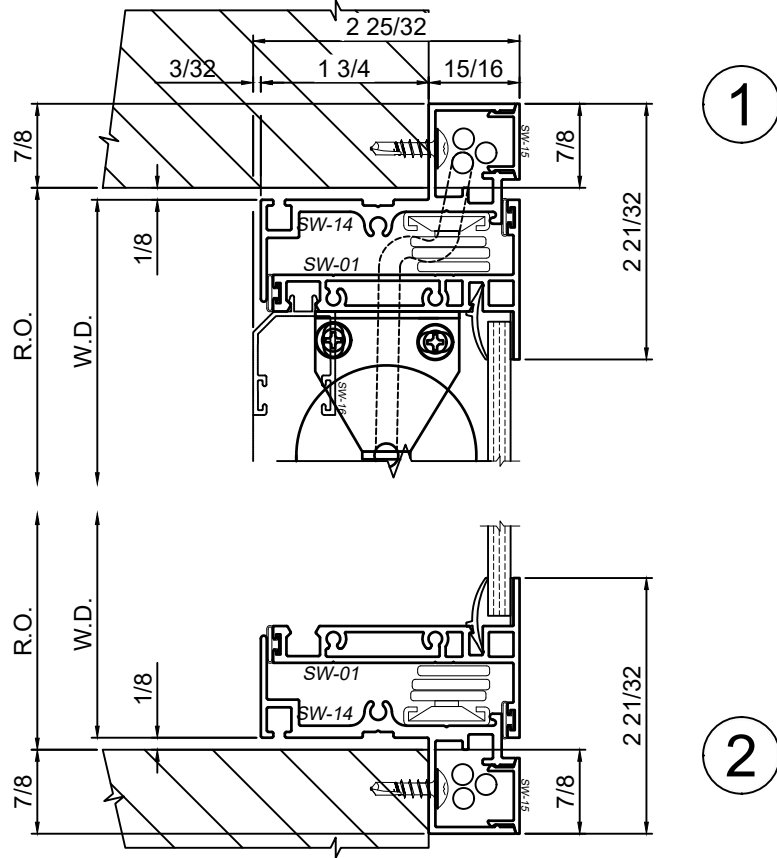

Transira® Motorized Shade Accessory Sash

Product Details - Accessory Sash in Retro-fit Configuration

Note: Multiple configurations of this window system are available. Refer to the WINCO website for additional options or contact your local WINCO Sales Representative for information.

WINCO RESERVES THE RIGHT TO MODIFY OR CHANGE INFORMATION WITHIN THIS BOOK WHEN DEEMED NECESSARY FOR PRODUCT IMPROVEMENT

The Retro-fit Configuration is designed to be used in conjunction with new or existing Storefront, Curtain Wall or inboard of existing primary windows. While the accessory sash containing the motorized shade can be opened for maintenance purposes, it is not intended to be opened for ventilation. Shimming not shown in these graphics for clarity of system.

SCALE 6"=1'-0"

3

4