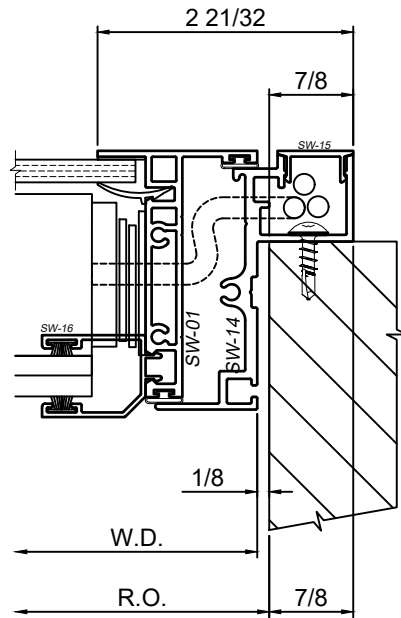

Transira® Motorized Shade Accessory Sash

Product Details - Accessory Sash in Retro-fit Configuration

Note: Multiple configurations of this window system are available. Refer to the WINCO website for additional options or contact your local WINCO Sales Representative for information.

WINCO RESERVES THE RIGHT TO MODIFY OR CHANGE INFORMATION WITHIN THIS BOOK WHEN DEEMED NECESSARY FOR PRODUCT IMPROVEMENT

The Retro-fit Configuration is designed to be used in conjunction with new or existing Storefront, Curtain Wall or inboard of existing primary windows. While the accessory sash containing the motorized shade can be opened for maintenance purposes, it is not intended to be opened for ventilation. Shimming not shown in these graphics for clarity of system.

SCALE 6"=1'-0"

3

4