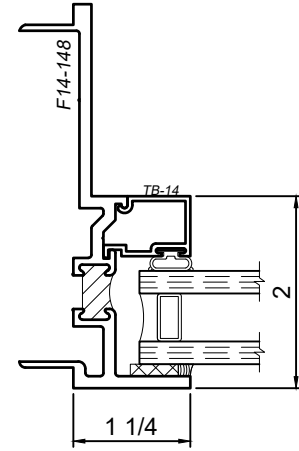

Available at head and jamb