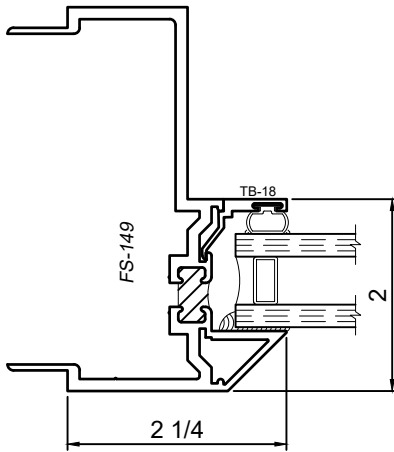

Available at head and jamb