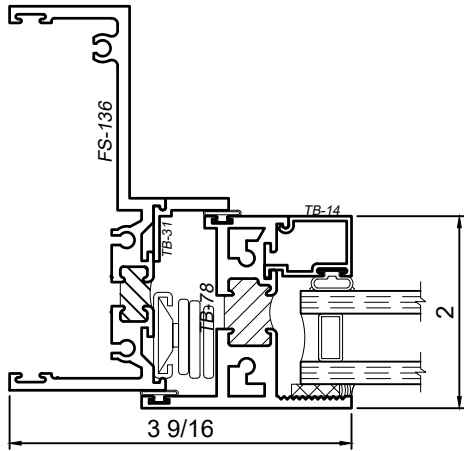

4" Thermal Hung Replica and Slider Replica Windows Product Details - Frame Options

Note: Multiple configurations of this window system are available. Refer to the WINCO website for additional options or contact your local WINCO Sales Representative for information.

© WINCO WINDOW COMPANY, INC. 2021

SCALE 6"=1'-0"