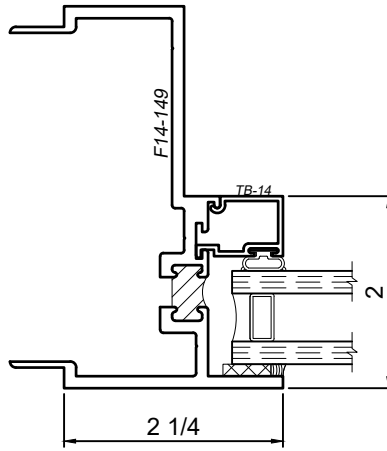

Available at head and jamb