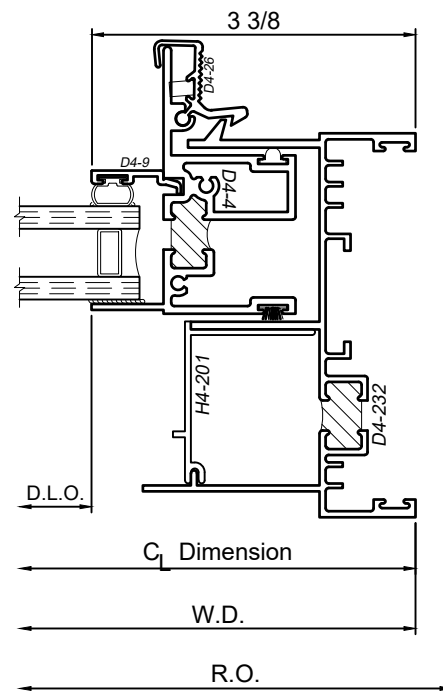

SCALE 6"=1'-0"

WINCO RESERVES THE RIGHT TO MODIFY OR CHANGE INFORMATION WITHIN THIS BOOK WHEN DEEMED NECESSARY FOR PRODUCT IMPROVEMENT

© WINCO WINDOW COMPANY, INC. 2021

## Product Details - Double Slider XoX Window

Note: Multiple configurations of this window system are available. Refer to the WINCO website for additional options or contact your local WINCO Sales Representative for information.

9

10

8

11

SCALE 6"=1'-0"