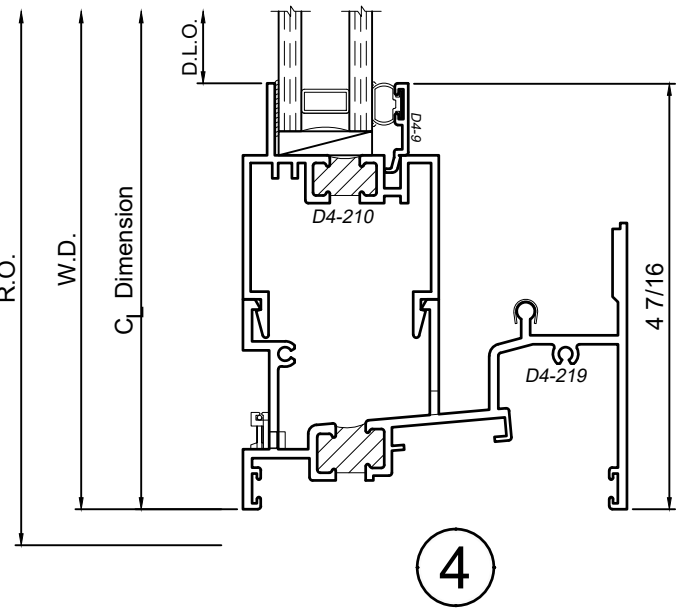

# 3410 Series 4" Thermal Fixed & Horizontal Sliding Windows

SCALE 6"=1'-0"

WINCO RESERVES THE RIGHT TO MODIFY OR CHANGE INFORMATION WITHIN THIS BOOK WHEN DEEMED NECESSARY FOR PRODUCT IMPROVEMENT

© WINCO WINDOW COMPANY, INC. 2021

9

10

8

11

SCALE 6"=1'-0"