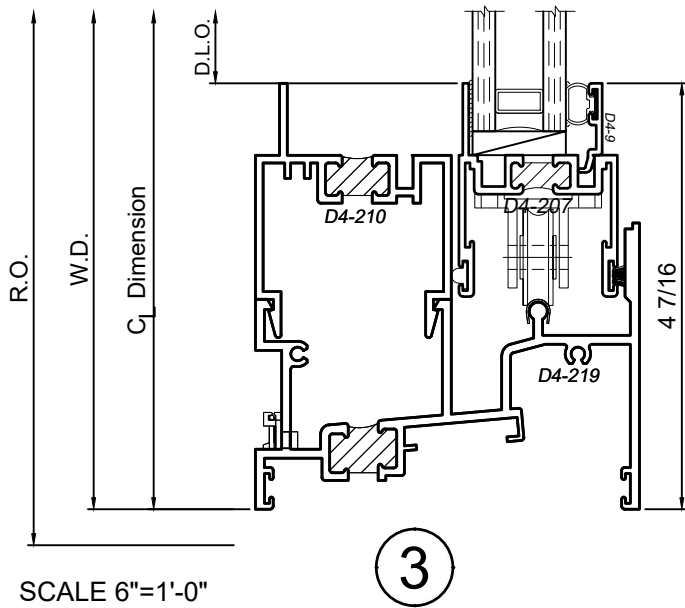

# 3410 Series 4" Thermal Fixed & Horizontal Sliding Windows

## Product Details - Sliding Window Head and Sill Details

Note: Multiple configurations of this window system are available. Refer to the WINCO website for additional options or contact your local WINCO Sales Representative for information.

SCALE 6"=1'-0"

WINCO RESERVES THE RIGHT TO MODIFY OR CHANGE INFORMATION WITHIN THIS BOOK WHEN DEEMED NECESSARY FOR PRODUCT IMPROVEMENT

© WINCO WINDOW COMPANY, INC. 2021

9

10

8

11

SCALE 6"=1'-0"