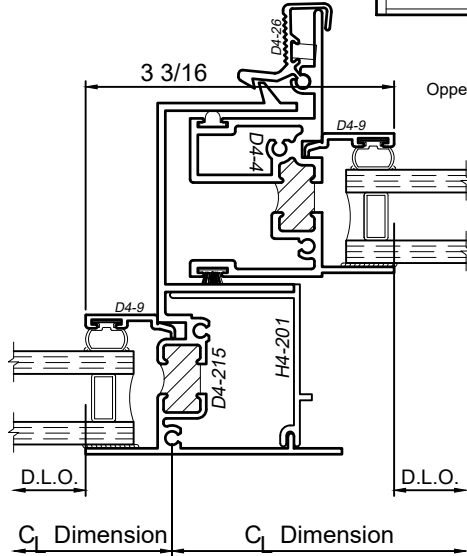

3410 Series 4" Thermal Fixed & Horizontal Sliding Windows

Product Details - Single Slider - oXo Window

Note: Multiple configurations of this window system are available. Refer to the WINCO website for additional options or contact your local WINCO Sales Representative for information.

WINCO RESERVES THE RIGHT TO MODIFY OR CHANGE INFORMATION WITHIN THIS BOOK WHEN DEEMED NECESSARY FOR PRODUCT IMPROVEMENT