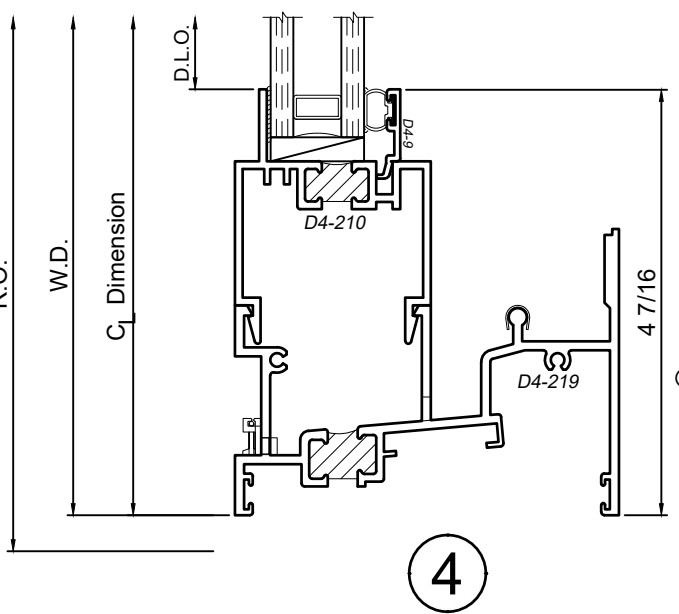

3410 Series 4" Thermal Fixed & Horizontal Sliding Windows

Product Details - Sliding Window Head and Sill Details

Note: Multiple configurations of this window system are available. Refer to the WINCO website for additional options or contact your local WINCO Sales Representative for information.

SCALE 6"=1'-0"

WINCO RESERVES THE RIGHT TO MODIFY OR CHANGE INFORMATION WITHIN THIS BOOK WHEN DEEMED NECESSARY FOR PRODUCT IMPROVEMENT

© WINCO WINDOW COMPANY, INC. 2021

3410 Series 4" Thermal Fixed & Horizontal Sliding Windows

12

15

SCALE 6"=1'-0"