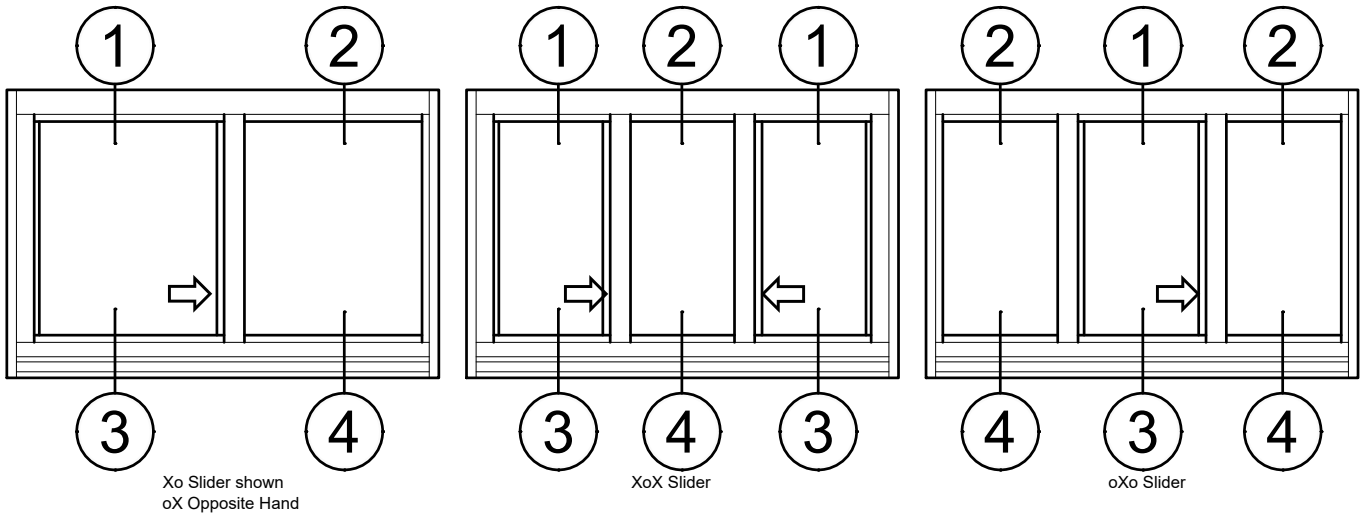

3410 Series 4" Thermal Fixed & Horizontal Sliding Windows

Product Details - Sliding Window Head and Sill Details

Note: Multiple configurations of this window system are available. Refer to the WINCO website for additional options or contact your local WINCO Sales Representative for information.

12

15

SCALE 6"=1'-0"