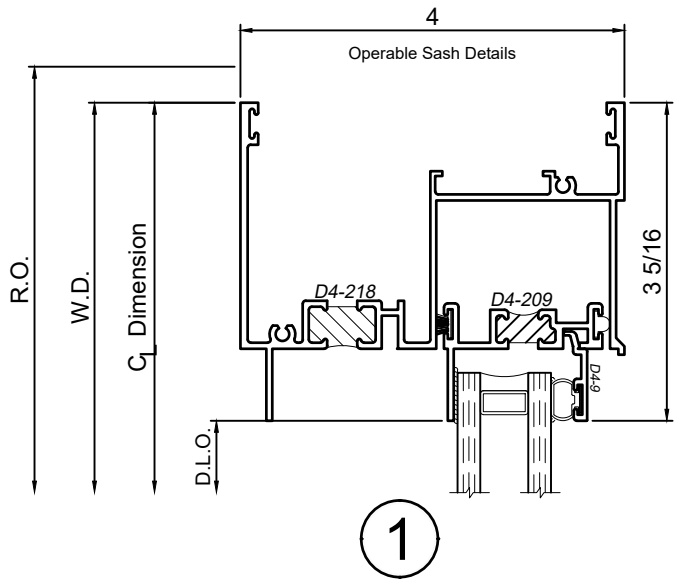

3410 Series 4" Thermal Fixed & Horizontal Sliding Windows

Product Details - Sliding Window Head and Sill Details

Note: Multiple configurations of this window system are available. Refer to the WINCO website for additional options or contact your local WINCO Sales Representative for information.

12

15

SCALE 6"=1'-0"