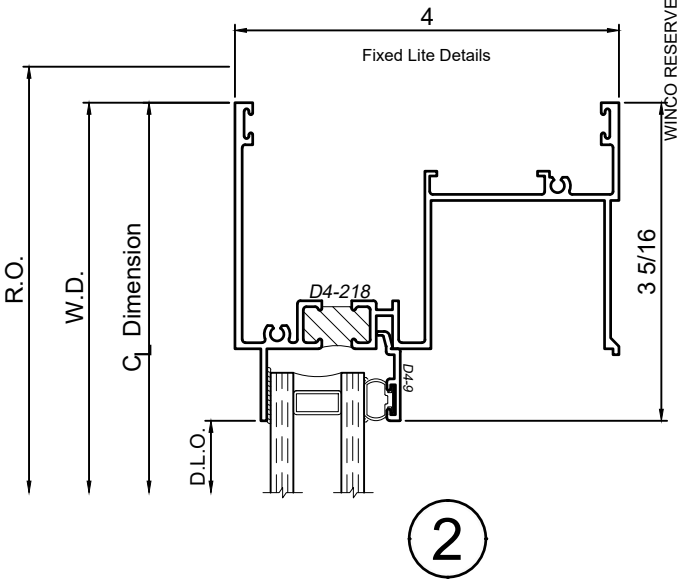

3410 Series 4" Thermal Fixed & Horizontal Sliding Windows

Product Details - Sliding Window Head and Sill Details

Note: Multiple configurations of this window system are available. Refer to the WINCO website for additional options or contact your local WINCO Sales Representative for information.

12

15

SCALE 6"=1'-0"