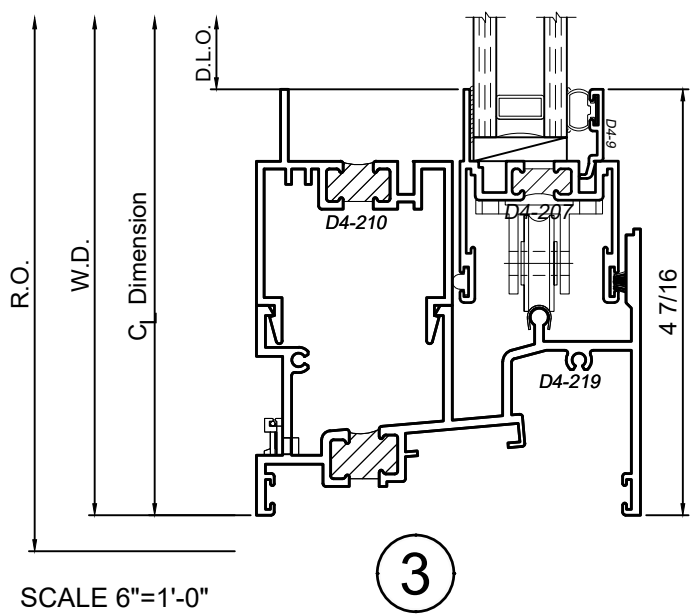

3410 Series 4" Thermal Fixed & Horizontal Sliding Windows

Product Details - Sliding Window Head and Sill Details

Note: Multiple configurations of this window system are available. Refer to the WINCO website for additional options or contact your local WINCO Sales Representative for information.

SCALE 6"=1'-0"

WINCO RESERVES THE RIGHT TO MODIFY OR CHANGE INFORMATION WITHIN THIS BOOK WHEN DEEMED NECESSARY FOR PRODUCT IMPROVEMENT

© WINCO WINDOW COMPANY, INC. 2021

3410 Series 4" Thermal Fixed & Horizontal Sliding Windows

12

15

SCALE 6"=1'-0"