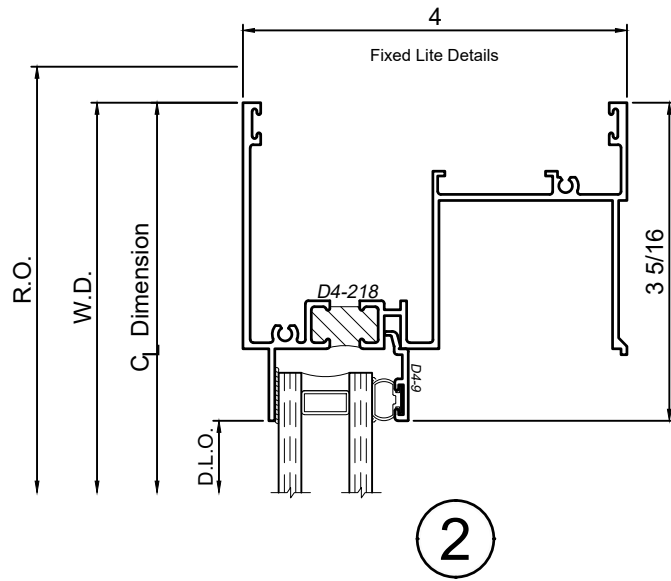

3410 Series 4" Thermal Fixed & Horizontal Sliding Windows

Product Details - Sliding Window Head and Sill Details

Note: Multiple configurations of this window system are available. Refer to the WINCO website for additional options or contact your local WINCO Sales Representative for information.

SCALE 6"=1'-0"

WINCO RESERVES THE RIGHT TO MODIFY OR CHANGE INFORMATION WITHIN THIS BOOK WHEN DEEMED NECESSARY FOR PRODUCT IMPROVEMENT

© WINCO WINDOW COMPANY, INC. 2021

3410 Series 4" Thermal Fixed & Horizontal Sliding Windows

WINCO RESERVES THE RIGHT TO MODIFY OR CHANGE INFORMATION WITHIN THIS BOOK WHEN DEEMED NECESSARY FOR PRODUCT IMPROVEMENT

Xo Slider shown
oX Opposite Hand

© WINCO WINDOW COMPANY, INC. 2021

SCALE 6"=1'-0"