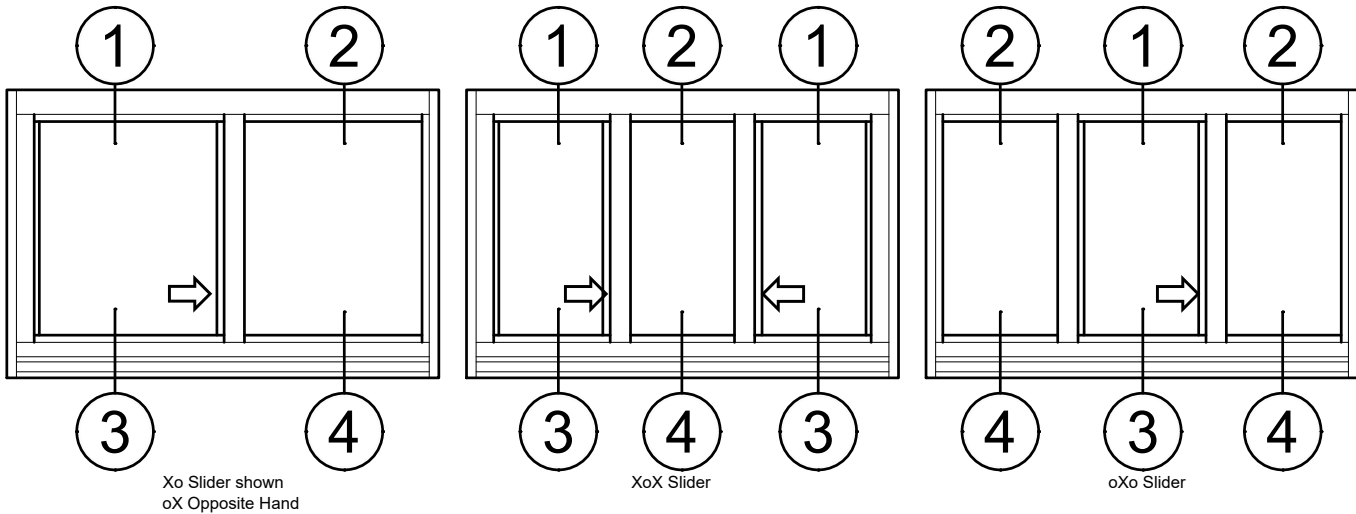

3410 Series 4" Thermal Fixed & Horizontal Sliding Windows

Product Details - Sliding Window Head and Sill Details

Note: Multiple configurations of this window system are available. Refer to the WINCO website for additional options or contact your local WINCO Sales Representative for information.