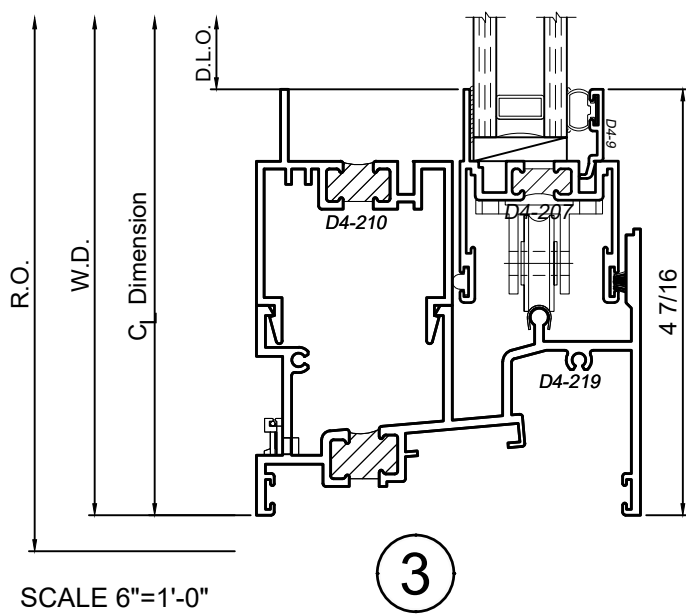

3410 Series 4" Thermal Fixed & Horizontal Sliding Windows

Product Details - Sliding Window Head and Sill Details

Note: Multiple configurations of this window system are available. Refer to the WINCO website for additional options or contact your local WINCO Sales Representative for information.

SCALE 6"=1'-0"

WINCO RESERVES THE RIGHT TO MODIFY OR CHANGE INFORMATION WITHIN THIS BOOK WHEN DEEMED NECESSARY FOR PRODUCT IMPROVEMENT

© WINCO WINDOW COMPANY, INC. 2021

3410 Series 4" Thermal Fixed & Horizontal Sliding Windows

WINCO RESERVES THE RIGHT TO MODIFY OR CHANGE INFORMATION WITHIN THIS BOOK WHEN DEEMED NECESSARY FOR PRODUCT IMPROVEMENT

Xo Slider shown
oX Opposite Hand

© WINCO WINDOW COMPANY, INC. 2021

SCALE 6"=1'-0"