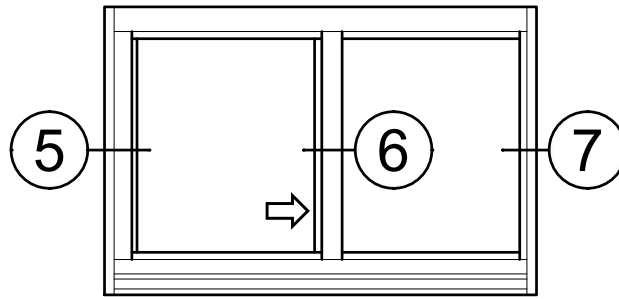

3410 Series 4" Thermal Fixed & Horizontal Sliding Windows

Product Details - Xo / oX Slider

Note: Multiple configurations of this window system are available. Refer to the WINCO website for additional options or contact your local WINCO Sales Representative for information.

WINCO RESERVES THE RIGHT TO MODIFY OR CHANGE INFORMATION WITHIN THIS BOOK WHEN DEEMED NECESSARY FOR PRODUCT IMPROVEMENT

Xo Slider shown
oX Opposite Hand