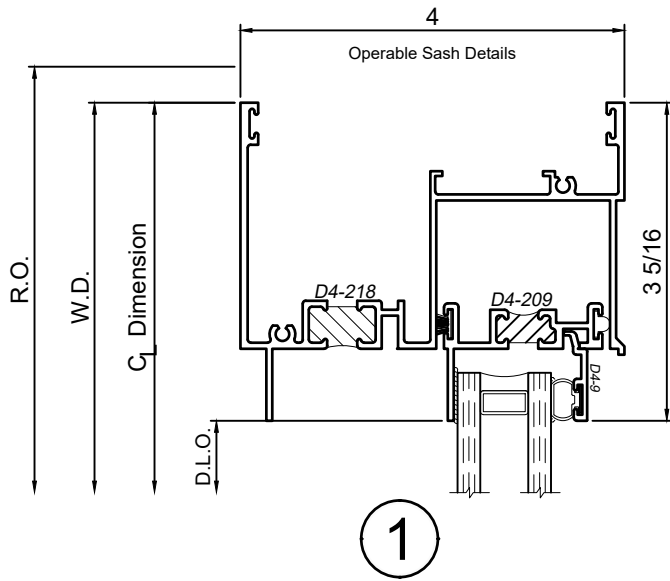

3410 Series 4" Thermal Fixed & Horizontal Sliding Windows

Product Details - Sliding Window Head and Sill Details

Note: Multiple configurations of this window system are available. Refer to the WINCO website for additional options or contact your local WINCO Sales Representative for information.