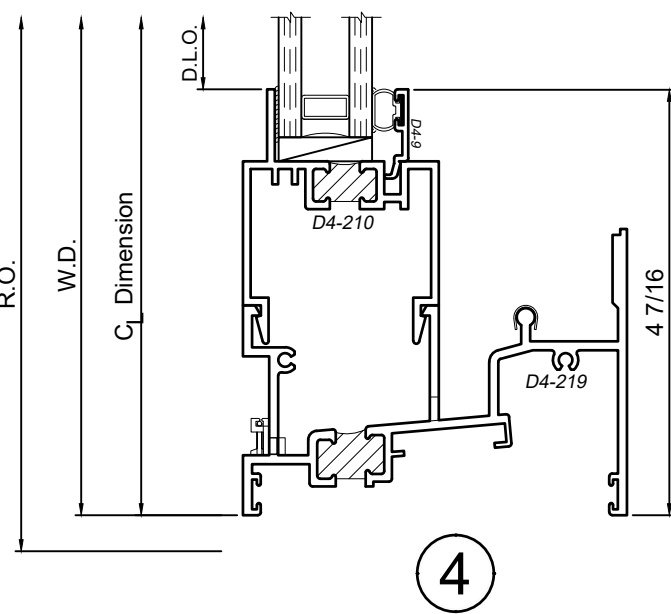

3410 Series 4" Thermal Fixed & Horizontal Sliding Windows

Product Details - Sliding Window Head and Sill Details

Note: Multiple configurations of this window system are available. Refer to the WINCO website for additional options or contact your local WINCO Sales Representative for information.

SCALE 6"=1'-0"

WINCO RESERVES THE RIGHT TO MODIFY OR CHANGE INFORMATION WITHIN THIS BOOK WHEN DEEMED NECESSARY FOR PRODUCT IMPROVEMENT

© WINCO WINDOW COMPANY, INC. 2021

3410 Series 4" Thermal Fixed & Horizontal Sliding Windows

WINCO RESERVES THE RIGHT TO MODIFY OR CHANGE INFORMATION WITHIN THIS BOOK WHEN DEEMED NECESSARY FOR PRODUCT IMPROVEMENT

Xo Slider shown
oX Opposite Hand

© WINCO WINDOW COMPANY, INC. 2021

SCALE 6"=1'-0"