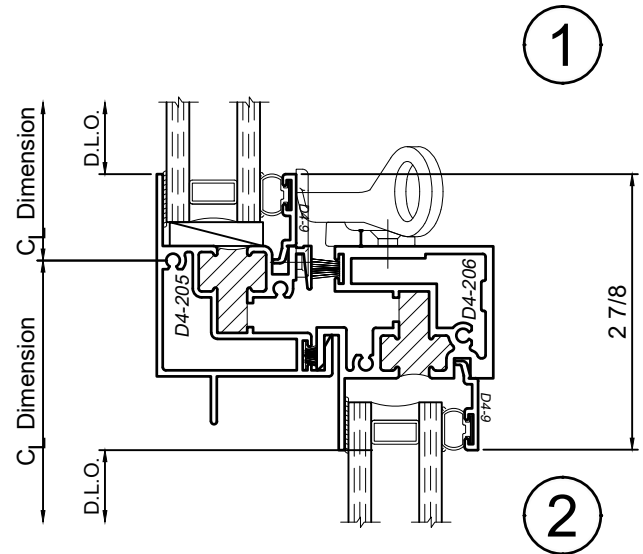

4410 Series 4" Thermal Fixed & Single Hung Windows

Product Details - Single Hung Window Head and Sill Details

Note: Multiple configurations of this window system are available. Refer to the WINCO website for additional options or contact your local WINCO Sales Representative for information.

WINCO RESERVES THE RIGHT TO MODIFY OR CHANGE INFORMATION WITHIN THIS BOOK WHEN DEEMED NECESSARY FOR PRODUCT IMPROVEMENT

© WINCO WINDOW COMPANY, INC. 2020

SCALE 6"=1'-0"

4410 Series 4" Thermal Fixed & Single Hung Windows

WINCO RESERVES THE RIGHT TO MODIFY OR CHANGE INFORMATION WITHIN THIS BOOK WHEN DEEMED NECESSARY FOR PRODUCT IMPROVEMENT

4

5

SCALE 6"=1'-0"