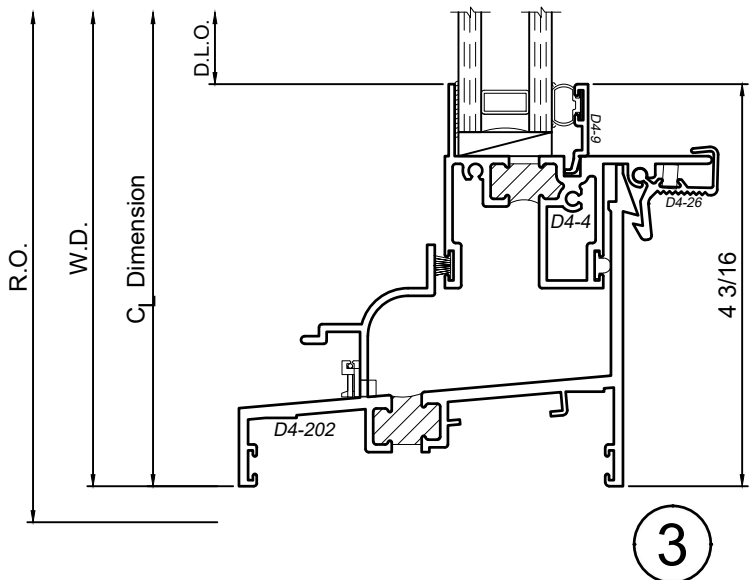

4410 Series 4" Thermal Fixed & Single Hung Windows

Product Details - Single Hung Window Head and Sill Details

Note: Multiple configurations of this window system are available. Refer to the WINCO website for additional options or contact your local WINCO Sales Representative for information.

WINCO RESERVES THE RIGHT TO MODIFY OR CHANGE INFORMATION WITHIN THIS BOOK WHEN DEEMED NECESSARY FOR PRODUCT IMPROVEMENT

© WINCO WINDOW COMPANY, INC. 2020

SCALE 6"=1'-0"

4410 Series 4" Thermal Fixed & Single Hung Windows

WINCO RESERVES THE RIGHT TO MODIFY OR CHANGE INFORMATION WITHIN THIS BOOK WHEN DEEMED NECESSARY FOR PRODUCT IMPROVEMENT

4

5

SCALE 6"=1'-0"