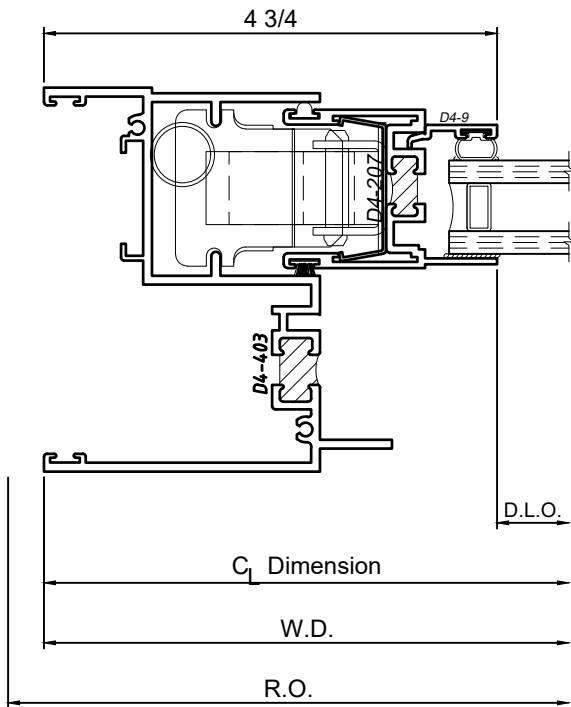

Product Details - Single Hung Window Jamb Details

Note: Multiple configurations of this window system are available. Refer to the WINCO website for additional options or contact your local WINCO Sales Representative for information.

WINCO RESERVES THE RIGHT TO MODIFY OR CHANGE INFORMATION WITHIN THIS BOOK WHEN DEEMED NECESSARY FOR PRODUCT IMPROVEMENT

4

5

SCALE 6"=1'-0"