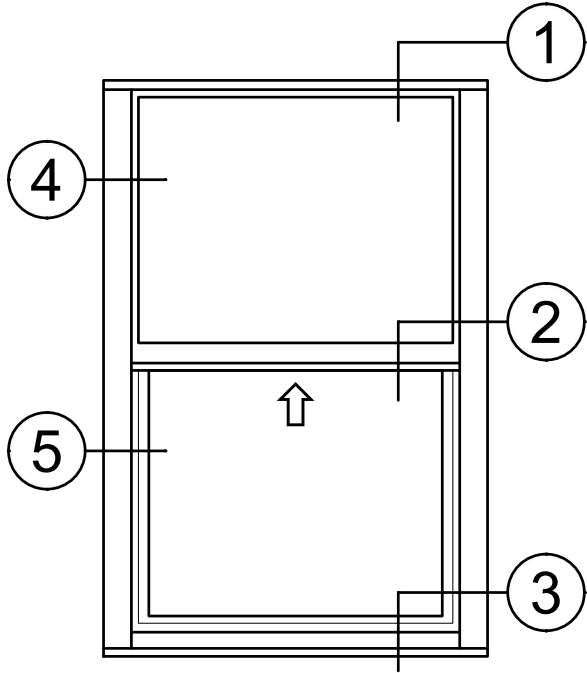

4410 Series 4" Thermal Fixed & Single Hung Windows

Product Details - Single Hung Window Head and Sill Details

Note: Multiple configurations of this window system are available. Refer to the WINCO website for additional options or contact your local WINCO Sales Representative for information.

WINCO RESERVES THE RIGHT TO MODIFY OR CHANGE INFORMATION WITHIN THIS BOOK WHEN DEEMED NECESSARY FOR PRODUCT IMPROVEMENT

© WINCO WINDOW COMPANY, INC. 2020

SCALE 6"=1'-0"

4410 Series 4" Thermal Fixed & Single Hung Windows

WINCO RESERVES THE RIGHT TO MODIFY OR CHANGE INFORMATION WITHIN THIS BOOK WHEN DEEMED NECESSARY FOR PRODUCT IMPROVEMENT

4

5

SCALE 6"=1'-0"