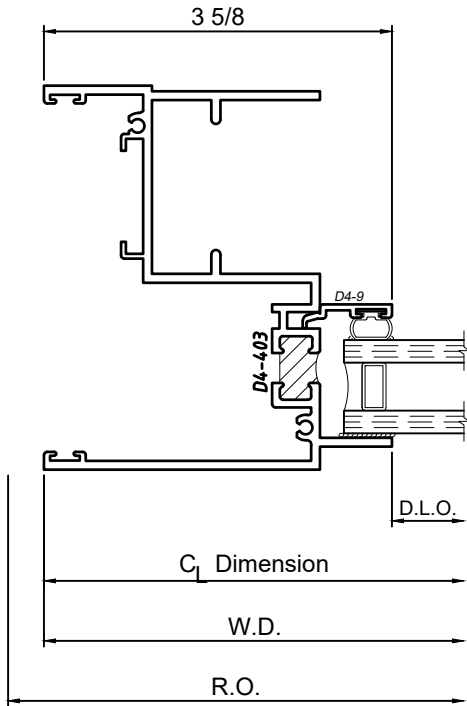

4410 Series 4" Thermal Fixed & Single Hung Windows

Product Details - Single Hung Window Head and Sill Details

Note: Multiple configurations of this window system are available. Refer to the WINCO website for additional options or contact your local WINCO Sales Representative for information.

WINCO RESERVES THE RIGHT TO MODIFY OR CHANGE INFORMATION WITHIN THIS BOOK WHEN DEEMED NECESSARY FOR PRODUCT IMPROVEMENT

© WINCO WINDOW COMPANY, INC. 2020

SCALE 6"=1'-0"

4410 Series 4" Thermal Fixed & Single Hung Windows

WINCO RESERVES THE RIGHT TO MODIFY OR CHANGE INFORMATION WITHIN THIS BOOK WHEN DEEMED NECESSARY FOR PRODUCT IMPROVEMENT

4

5

SCALE 6"=1'-0"