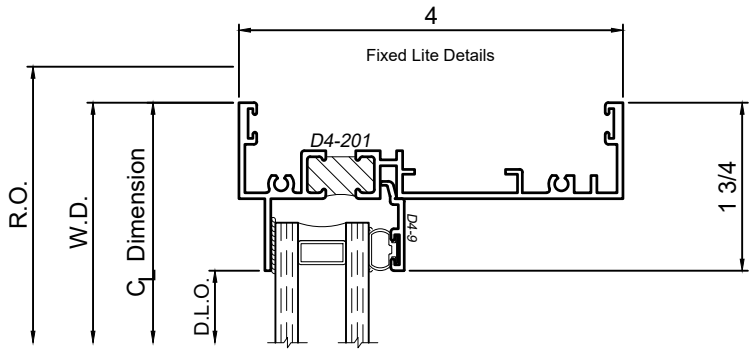

4410 Series 4" Thermal Fixed & Single Hung Windows

Product Details - Single Hung Window Head and Sill Details

Note: Multiple configurations of this window system are available. Refer to the WINCO website for additional options or contact your local WINCO Sales Representative for information.

WINCO RESERVES THE RIGHT TO MODIFY OR CHANGE INFORMATION WITHIN THIS BOOK WHEN DEEMED NECESSARY FOR PRODUCT IMPROVEMENT

© WINCO WINDOW COMPANY, INC. 2020

SCALE 6"=1'-0"

4410 Series 4" Thermal Fixed & Single Hung Windows

WINCO RESERVES THE RIGHT TO MODIFY OR CHANGE INFORMATION WITHIN THIS BOOK WHEN DEEMED NECESSARY FOR PRODUCT IMPROVEMENT

4

5

SCALE 6"=1'-0"