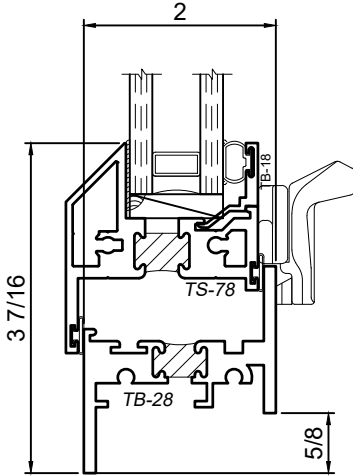

1150S Series 2" Thermal Fixed, Casement & Projected Windows

Product Details - Frame Options

Note: Multiple configurations of this window system are available. Refer to the WINCO website for additional options or contact your local WINCO Sales Representative for information.

WINCO RESERVES THE RIGHT TO MODIFY OR CHANGE INFORMATION WITHIN THIS BOOK WHEN DEEMED NECESSARY FOR PRODUCT IMPROVEMENT

Available only at out swing vents:
at head, jamb and sill

Available only at in swing vents:
at head, jamb and sill
(AP-6 will only be furnished at sill)

Available at head, jamb and sill

© WINCO WINDOW COMPANY, INC. 2021

SCALE 6"=1'-0"