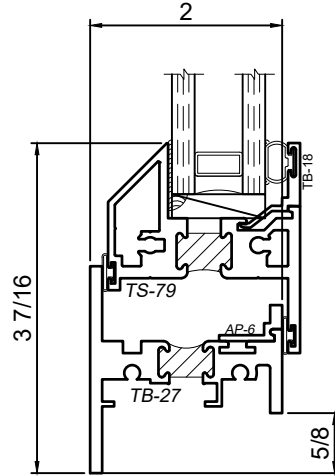

1150S Series 2" Thermal Fixed, Casement & Projected Windows

Product Details - Frame Options

Note: Multiple configurations of this window system are available. Refer to the WINCO website for additional options or contact your local WINCO Sales Representative for information.

WINCO RESERVES THE RIGHT TO MODIFY OR CHANGE INFORMATION WITHIN THIS BOOK WHEN DEEMED NECESSARY FOR PRODUCT IMPROVEMENT

Available only at out swing vents:
at head, jamb and sill

Available only at in swing vents:
at head, jamb and sill
(AP-6 will only be furnished at sill)

Available at head, jamb and sill

© WINCO WINDOW COMPANY, INC. 2021

SCALE 6"=1'-0"