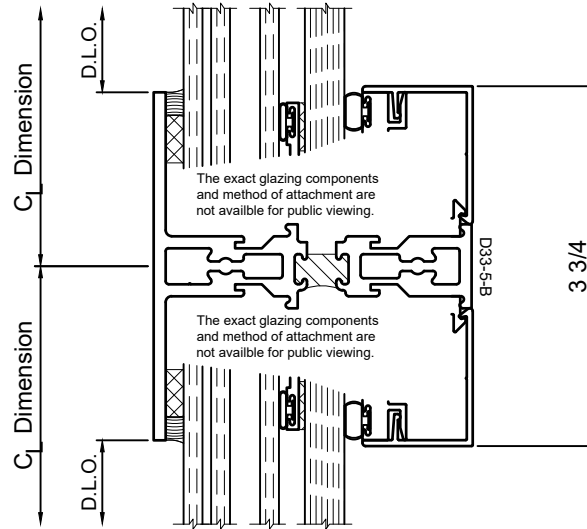

# 3-1/2" Thermal Fixed Windows for FEMA 361 / ICC 500 application

## Product Details - Fixed - Picture Window

Note: Multiple configurations of this window system are available. Refer to the WINCO website for additional options or contact your local WINCO Sales Representative for information.

WINCO RESERVES THE RIGHT TO MODIFY OR CHANGE INFORMATION WITHIN THIS BOOK WHEN DEEMED NECESSARY FOR PRODUCT IMPROVEMENT

1

2

4

3

© WINCO WINDOW COMPANY, INC. 2021

SCALE 6"=1'-0"