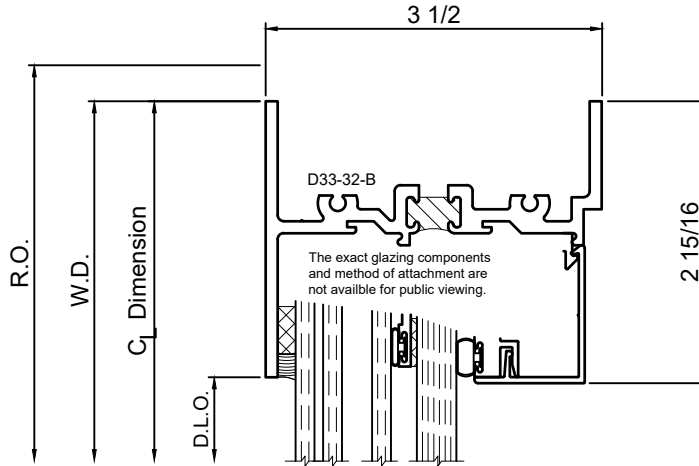

# 3-1/2" Thermal Fixed Windows for FEMA 361 / ICC 500 application

WINCO RESERVES THE RIGHT TO MODIFY OR CHANGE INFORMATION WITHIN THIS BOOK WHEN DEEMED NECESSARY FOR PRODUCT IMPROVEMENT

1

2

4

3

© WINCO WINDOW COMPANY, INC. 2021

SCALE 6"=1'-0"