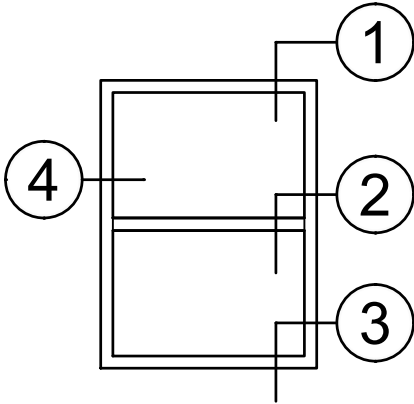

# 3-1/2" Thermal Fixed Windows for FEMA 361 / ICC 500 application

WINCO RESERVES THE RIGHT TO MODIFY OR CHANGE INFORMATION WITHIN THIS BOOK WHEN DEEMED NECESSARY FOR PRODUCT IMPROVEMENT

1

2

4

3

© WINCO WINDOW COMPANY, INC. 2021

SCALE 6"=1'-0"