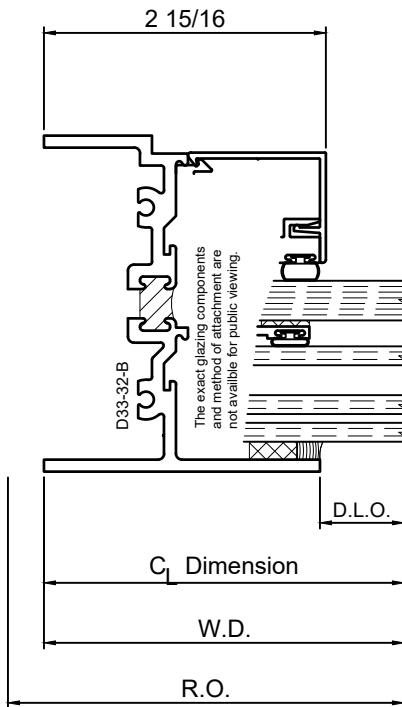

# 3-1/2" Thermal Fixed Windows for FEMA 361 / ICC 500 application

## Product Details - Fixed - Picture Window

Note: Multiple configurations of this window system are available. Refer to the WINCO website for additional options or contact your local WINCO Sales Representative for information.

WINCO RESERVES THE RIGHT TO MODIFY OR CHANGE INFORMATION WITHIN THIS BOOK WHEN DEEMED NECESSARY FOR PRODUCT IMPROVEMENT

1

2

4

3

© WINCO WINDOW COMPANY, INC. 2021

SCALE 6"=1'-0"