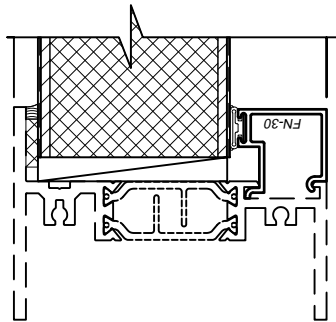

WINCO RESERVES THE RIGHT TO MODIFY OR CHANGE INFORMATION WITHIN THIS BOOK WHEN DEEMED NECESSARY FOR PRODUCT IMPROVEMENT

**3/4" Glazing Bead
FN-101**

- Only Available for Fixed Lights -

**1" Glazing Bead
FN-102**

**1-1/4" Glazing Bead
FN-32**

- Only Available for Fixed Lights -

**1-1/2" Glazing Bead
FN-33**

**1" Glazing Bead
Panel
FN-102**

**2" Glazing Bead
Panel
FN-30**

- Only Available for Fixed Lights -

**2-1/4" Glazing Bead
Panel
FN-31**

SCALE 6"=1'-0"