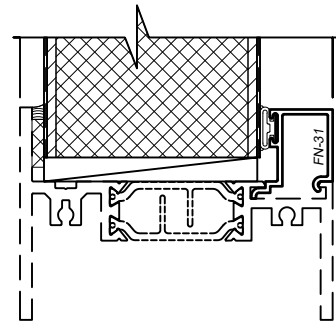

WINCO RESERVES THE RIGHT TO MODIFY OR CHANGE INFORMATION WITHIN THIS BOOK WHEN DEEMED NECESSARY FOR PRODUCT IMPROVEMENT

**3/4" Glazing Bead
FN-101**

- Only Available for Fixed Lights -

**1" Glazing Bead
FN-102**

**1-1/4" Glazing Bead
FN-32**

- Only Available for Fixed Lights -

**1-1/2" Glazing Bead
FN-33**

**1" Glazing Bead
Panel
FN-102**

**2" Glazing Bead
Panel
FN-30**

- Only Available for Fixed Lights -

**2-1/4" Glazing Bead
Panel
FN-31**

SCALE 6"=1'-0"