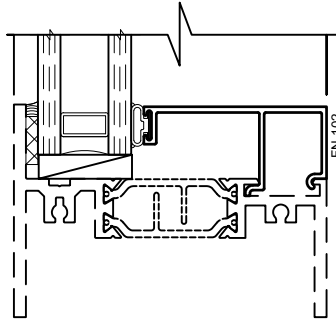

8325F Series 3-1/4" Thermal Fixed, Casement & Projected Windows

Product Details - Glazing Options

Note: Multiple configurations of this window system are available. Refer to the WINCO website for additional options or contact your local WINCO Sales Representative for information.

WINCO RESERVES THE RIGHT TO MODIFY OR CHANGE INFORMATION WITHIN THIS BOOK WHEN DEEMED NECESSARY FOR PRODUCT IMPROVEMENT

**3/4" Glazing Bead
FN-101**

- Only Available for Fixed Lights -

**1" Glazing Bead
FN-102**

SCALE 6"=1'-0"