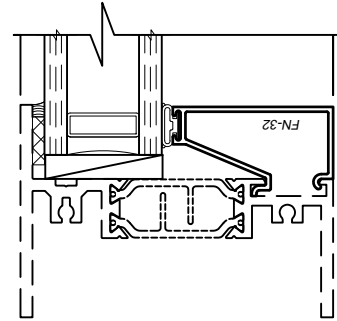

WINCO RESERVES THE RIGHT TO MODIFY OR CHANGE INFORMATION WITHIN THIS BOOK WHEN DEEMED NECESSARY FOR PRODUCT IMPROVEMENT

**3/4" Glazing Bead
FN-101**

- Only Available for Fixed Lights -

**1" Glazing Bead
FN-102**

SCALE 6"=1'-0"