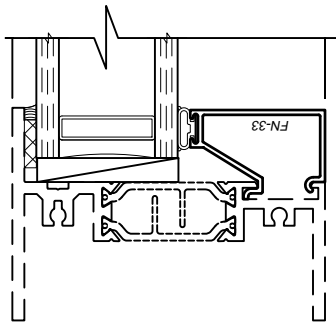

WINCO RESERVES THE RIGHT TO MODIFY OR CHANGE INFORMATION WITHIN THIS BOOK WHEN DEEMED NECESSARY FOR PRODUCT IMPROVEMENT

**3/4" Glazing Bead
FN-101**

- Only Available for Fixed Lights -

**1" Glazing Bead
FN-102**

**1-1/4" Glazing Bead
FN-32**

- Only Available for Fixed Lights -

**1-1/2" Glazing Bead
FN-33**

**1" Glazing Bead
Panel
FN-102**

**2" Glazing Bead
Panel
FN-30**

- Only Available for Fixed Lights -

**2-1/4" Glazing Bead
Panel
FN-31**

SCALE 6"=1'-0"