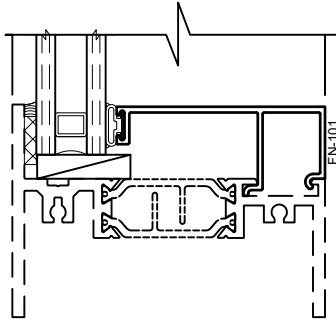

8325F Series 3-1/4" Thermal Fixed, Casement & Projected Windows

Product Details - Glazing Options

Note: Multiple configurations of this window system are available. Refer to the WINCO website for additional options or contact your local WINCO Sales Representative for information.

WINCO RESERVES THE RIGHT TO MODIFY OR CHANGE INFORMATION WITHIN THIS BOOK WHEN DEEMED NECESSARY FOR PRODUCT IMPROVEMENT

**3/4" Glazing Bead
FN-101**

- Only Available for Fixed Lights -

**1" Glazing Bead
FN-102**

SCALE 6"=1'-0"