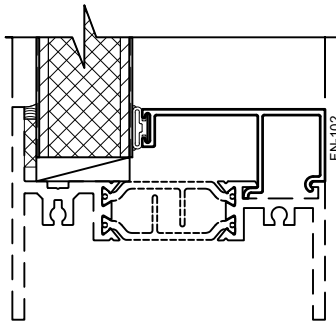

WINCO RESERVES THE RIGHT TO MODIFY OR CHANGE INFORMATION WITHIN THIS BOOK WHEN DEEMED NECESSARY FOR PRODUCT IMPROVEMENT

**3/4" Glazing Bead
FN-101**

- Only Available for Fixed Lights -

**1" Glazing Bead
FN-102**

**1-1/4" Glazing Bead
FN-32**

- Only Available for Fixed Lights -

**1-1/2" Glazing Bead
FN-33**

**1" Glazing Bead
Panel
FN-102**

**2" Glazing Bead
Panel
FN-30**

- Only Available for Fixed Lights -

**2-1/4" Glazing Bead
Panel
FN-31**

SCALE 6"=1'-0"