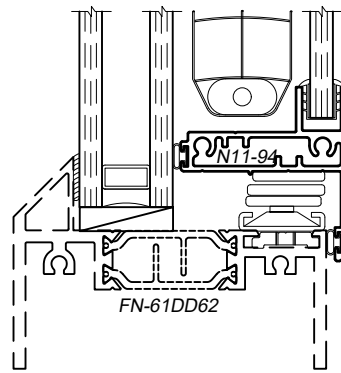

8325 Series 3-1/4" Thermal Fixed, Casement & Projected Windows Product Details - Tripple Glazed w/ Hinged Interior Sash

WINCO RESERVES THE RIGHT TO MODIFY OR CHANGE INFORMATION WITHIN THIS BOOK WHEN DEEMED NECESSARY FOR PRODUCT IMPROVEMENT