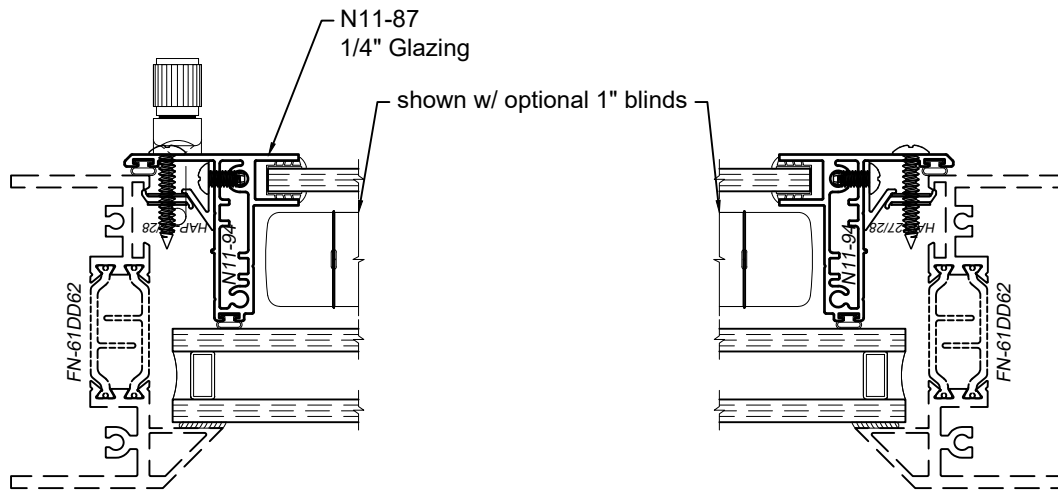

8325 Series 3-1/4" Thermal Fixed, Casement & Projected Windows Product Details - Tripple Glazed w/ Hinged Interior Sash

WINCO RESERVES THE RIGHT TO MODIFY OR CHANGE INFORMATION WITHIN THIS BOOK WHEN DEEMED NECESSARY FOR PRODUCT IMPROVEMENT

Triple Glazed w/ Hinged Sash - Hinged Blind Accessory Blind Sash Option

© WINCO WINDOW COMPANY, INC. 2020