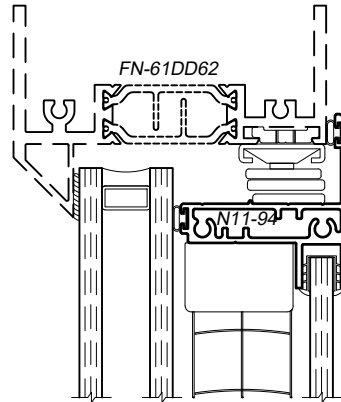

8325 Series 3-1/4" Thermal Fixed, Casement & Projected Windows Product Details - Tripple Glazed w/ Hinged Interior Sash

WINCO RESERVES THE RIGHT TO MODIFY OR CHANGE INFORMATION WITHIN THIS BOOK WHEN DEEMED NECESSARY FOR PRODUCT IMPROVEMENT