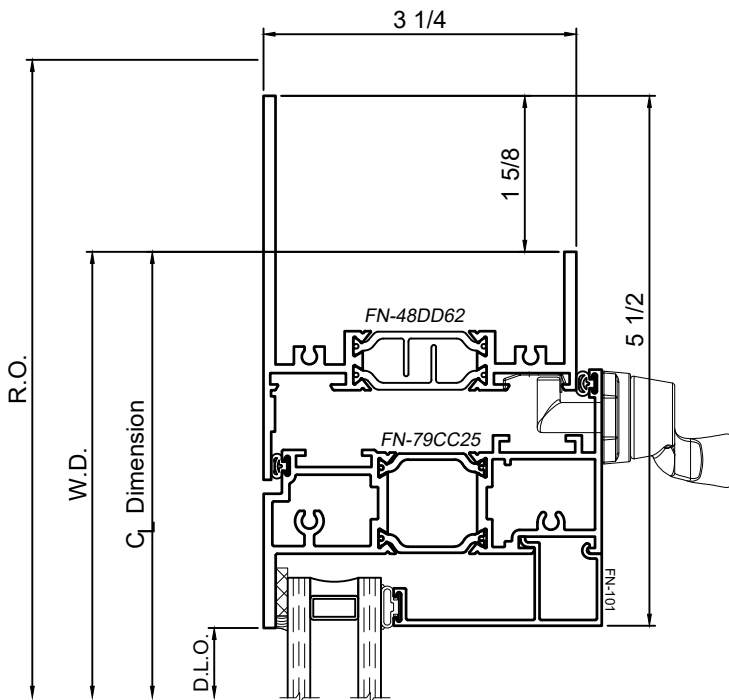

8325F Series 3-1/4" Thermal Fixed, Casement & Projected Windows

Product Details - Un-Equal Leg Frame Options

WINCO RESERVES THE RIGHT TO MODIFY OR CHANGE INFORMATION WITHIN THIS BOOK WHEN DEEMED NECESSARY FOR PRODUCT IMPROVEMENT

Note:
The Nominal Frame and Centerline Dimensions are taken to the Short Frame leg.

Available at head, jamb and sill

Available at head, jamb and sill

Available at head, jamb and sill

SCALE 6"=1'-0"

© WINCO WINDOW COMPANY, INC. 2020