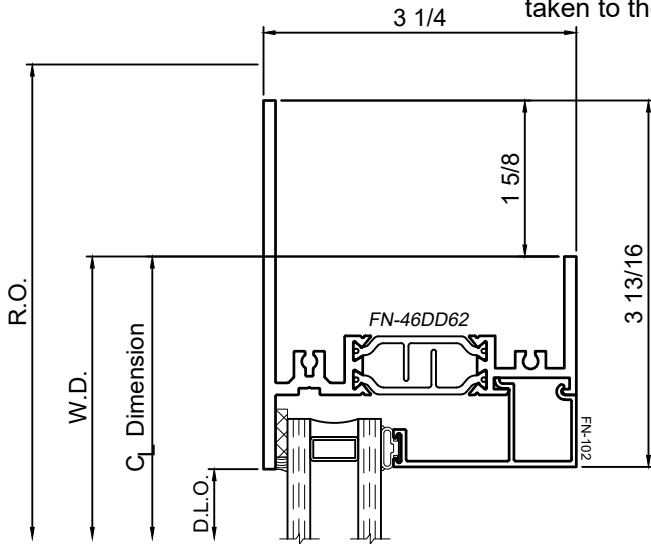

8325F Series 3-1/4" Thermal Fixed, Casement & Projected Windows

Product Details - Un-Equal Leg Frame Options

WINCO RESERVES THE RIGHT TO MODIFY OR CHANGE INFORMATION WITHIN THIS BOOK WHEN DEEMED NECESSARY FOR PRODUCT IMPROVEMENT

Note:
The Nominal Frame and Centerline Dimensions are taken to the Short Frame leg.

Available at head, jamb and sill

Available at head, jamb and sill

Available at head, jamb and sill

SCALE 6"=1'-0"

© WINCO WINDOW COMPANY, INC. 2020