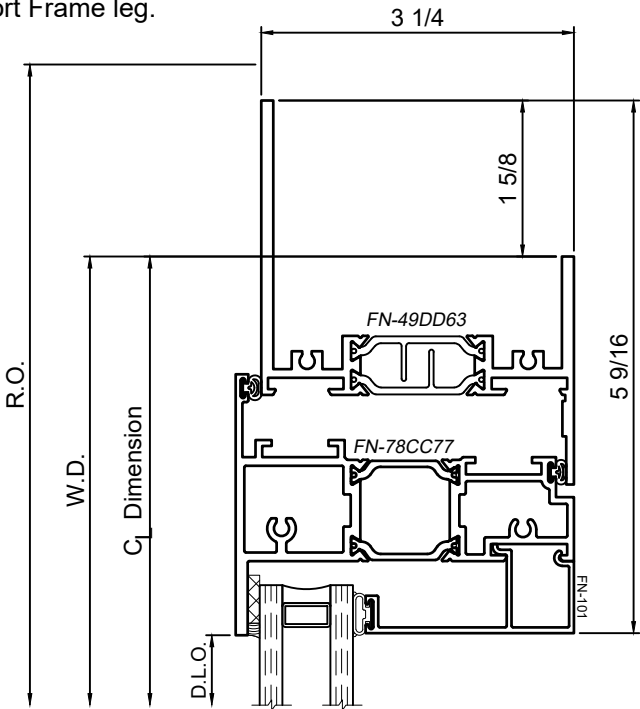

8325F Series 3-1/4" Thermal Fixed, Casement & Projected Windows

Product Details - Un-Equal Leg Frame Options

WINCO RESERVES THE RIGHT TO MODIFY OR CHANGE INFORMATION WITHIN THIS BOOK WHEN DEEMED NECESSARY FOR PRODUCT IMPROVEMENT

Note:
The Nominal Frame and Centerline Dimensions are taken to the Short Frame leg.

Available at head, jamb and sill

Available at head, jamb and sill

Available at head, jamb and sill

SCALE 6"=1'-0"

© WINCO WINDOW COMPANY, INC. 2020