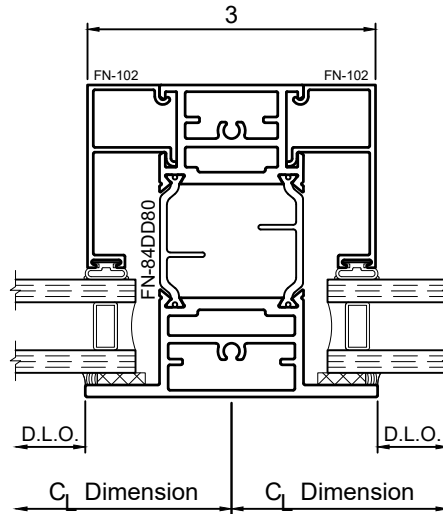

8325F Series 3-1/4" Thermal Fixed, Casement & Projected Windows Product Details - Heavy Rail Options

WINCO RESERVES THE RIGHT TO MODIFY OR CHANGE INFORMATION WITHIN THIS BOOK WHEN DEEMED NECESSARY FOR PRODUCT IMPROVEMENT

© WINCO WINDOW COMPANY, INC. 2020

SCALE 6"=1'-0"