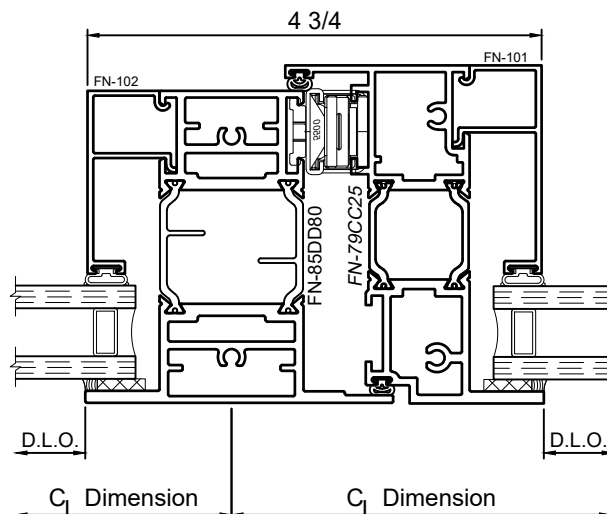

8325F Series 3-1/4" Thermal Fixed, Casement & Projected Windows Product Details - Heavy Rail Options

WINCO RESERVES THE RIGHT TO MODIFY OR CHANGE INFORMATION WITHIN THIS BOOK WHEN DEEMED NECESSARY FOR PRODUCT IMPROVEMENT

© WINCO WINDOW COMPANY, INC. 2020

SCALE 6"=1'-0"