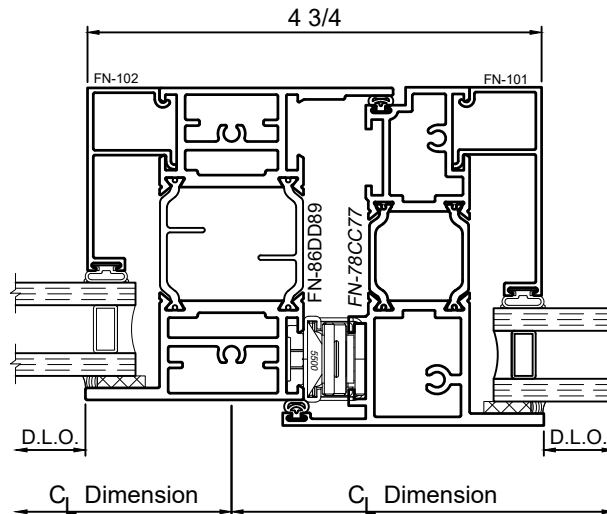

8325F Series 3-1/4" Thermal Fixed, Casement & Projected Windows Product Details - Heavy Rail Options

WINCO RESERVES THE RIGHT TO MODIFY OR CHANGE INFORMATION WITHIN THIS BOOK WHEN DEEMED NECESSARY FOR PRODUCT IMPROVEMENT

© WINCO WINDOW COMPANY, INC. 2020

SCALE 6"=1'-0"