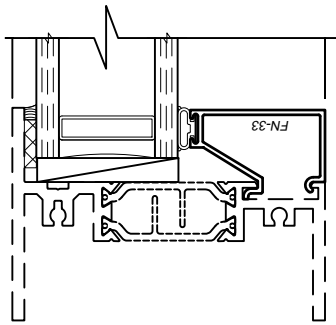

1-1/2" Glazing Bead
FN-33