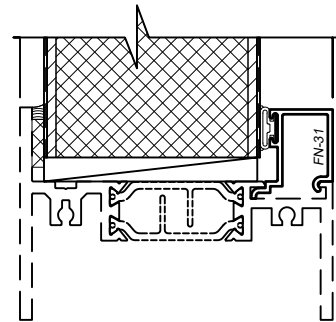

WINCO RESERVES THE RIGHT TO MODIFY OR CHANGE INFORMATION WITHIN THIS BOOK WHEN DEEMED NECESSARY FOR PRODUCT IMPROVEMENT

3/4" Glazing Bead
FN-101

- Only Available for Fixed Lights -

1" Glazing Bead
FN-102

1-1/4" Glazing Bead
FN-32

- Only Available for Fixed Lights -

1-1/2" Glazing Bead
FN-33

1" Glazing Bead
Panel
FN-102

2" Glazing Bead
Panel
FN-30

- Only Available for Fixed Lights -

2-1/4" Glazing Bead
Panel
FN-31

SCALE 6"=1'-0"