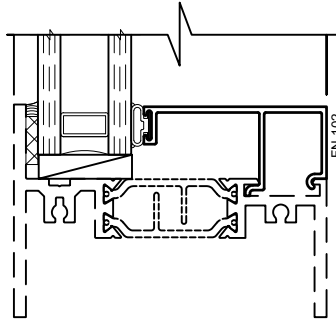

8325F Series 3-1/4" Thermal Fixed, Casement & Projected Windows

Product Details - Glazing Options

Note: Multiple configurations of this window system are available. Refer to the WINCO website for additional options or contact your local WINCO Sales Representative for information.

WINCO RESERVES THE RIGHT TO MODIFY OR CHANGE INFORMATION WITHIN THIS BOOK WHEN DEEMED NECESSARY FOR PRODUCT IMPROVEMENT

3/4" Glazing Bead
FN-101

- Only Available for Fixed Lights -

1" Glazing Bead
FN-102

SCALE 6"=1'-0"