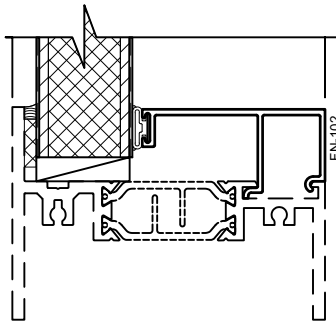

WINCO RESERVES THE RIGHT TO MODIFY OR CHANGE INFORMATION WITHIN THIS BOOK WHEN DEEMED NECESSARY FOR PRODUCT IMPROVEMENT

3/4" Glazing Bead
FN-101

- Only Available for Fixed Lights -

1" Glazing Bead
FN-102

1-1/4" Glazing Bead
FN-32

- Only Available for Fixed Lights -

1-1/2" Glazing Bead
FN-33

1" Glazing Bead
Panel
FN-102

2" Glazing Bead
Panel
FN-30

- Only Available for Fixed Lights -

2-1/4" Glazing Bead
Panel
FN-31

SCALE 6"=1'-0"