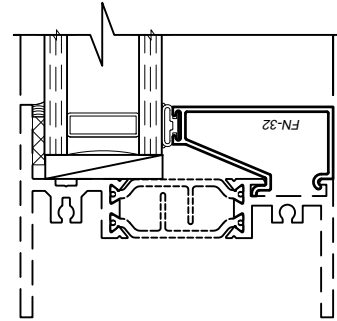

WINCO RESERVES THE RIGHT TO MODIFY OR CHANGE INFORMATION WITHIN THIS BOOK WHEN DEEMED NECESSARY FOR PRODUCT IMPROVEMENT

3/4" Glazing Bead
FN-101

- Only Available for Fixed Lights -

1" Glazing Bead
FN-102

SCALE 6"=1'-0"