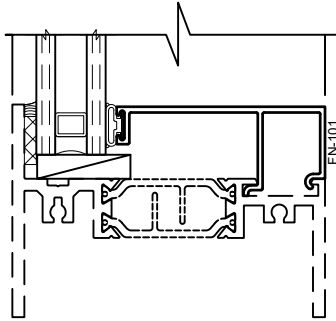

8325F Series 3-1/4" Thermal Fixed, Casement & Projected Windows

Product Details - Glazing Options

Note: Multiple configurations of this window system are available. Refer to the WINCO website for additional options or contact your local WINCO Sales Representative for information.

WINCO RESERVES THE RIGHT TO MODIFY OR CHANGE INFORMATION WITHIN THIS BOOK WHEN DEEMED NECESSARY FOR PRODUCT IMPROVEMENT

3/4" Glazing Bead
FN-101

- Only Available for Fixed Lights -

1" Glazing Bead
FN-102

SCALE 6"=1'-0"