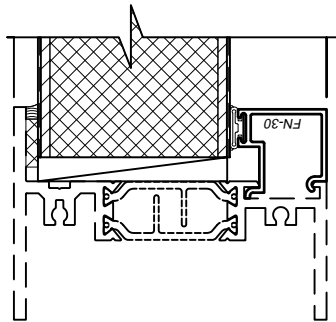

WINCO RESERVES THE RIGHT TO MODIFY OR CHANGE INFORMATION WITHIN THIS BOOK WHEN DEEMED NECESSARY FOR PRODUCT IMPROVEMENT

3/4" Glazing Bead
FN-101

- Only Available for Fixed Lights -

1" Glazing Bead
FN-102

1-1/4" Glazing Bead
FN-32

- Only Available for Fixed Lights -

1-1/2" Glazing Bead
FN-33

1" Glazing Bead
Panel
FN-102

2" Glazing Bead
Panel
FN-30

- Only Available for Fixed Lights -

2-1/4" Glazing Bead
Panel
FN-31

SCALE 6"=1'-0"