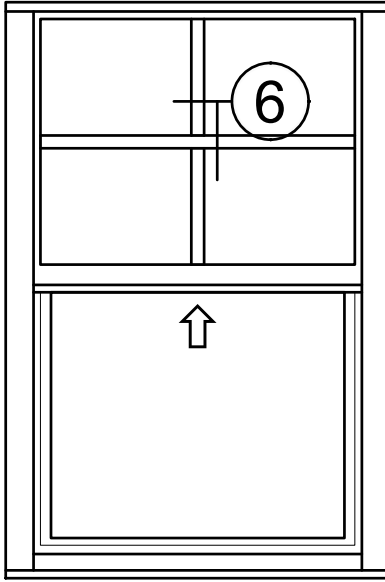

4410S Series 4" Thermal Fixed & Single Hung Windows Product Details -

WINCO RESERVES THE RIGHT TO MODIFY OR CHANGE INFORMATION WITHIN THIS BOOK WHEN DEEMED NECESSARY FOR PRODUCT IMPROVEMENT

© WINCO WINDOW COMPANY, INC. 2020

SCALE 6"=1'-0"