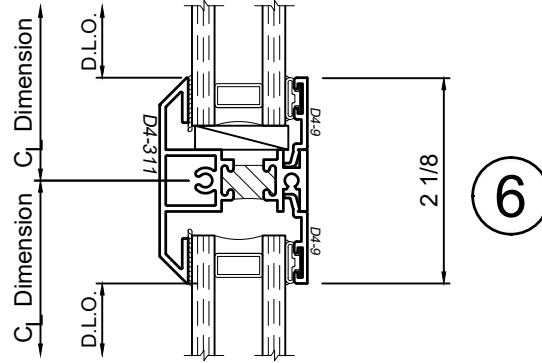

4410S Series 4" Thermal Fixed & Single Hung Windows Product Details -

WINCO RESERVES THE RIGHT TO MODIFY OR CHANGE INFORMATION WITHIN THIS BOOK WHEN DEEMED NECESSARY FOR PRODUCT IMPROVEMENT

© WINCO WINDOW COMPANY, INC. 2020

SCALE 6"=1'-0"