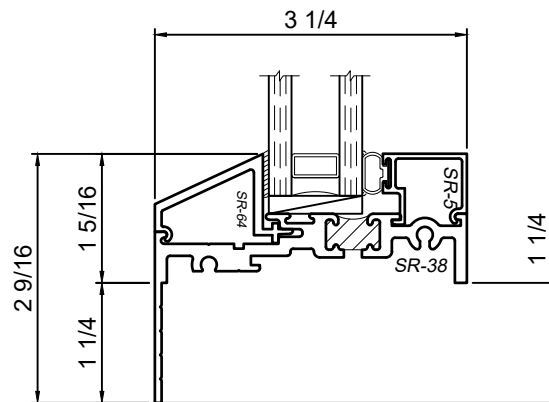

3250 Series 3-1/4" Thermal Fixed, Casement & Projected Windows

Product Details - Frame Options

Note: Multiple configurations of this window system are available. Refer to the WINCO website for additional options or contact your local WINCO Sales Representative for information.

Available at head, jamb and sill

Available at head, jamb and sill

Available at head, jamb and sill

Available at head, jamb and sill

WINCO RESERVES THE RIGHT TO MODIFY OR CHANGE INFORMATION WITHIN THIS BOOK WHEN DEEMED NECESSARY FOR PRODUCT IMPROVEMENT

© WINCO WINDOW COMPANY, INC. 2021

SCALE 6"=1'-0"