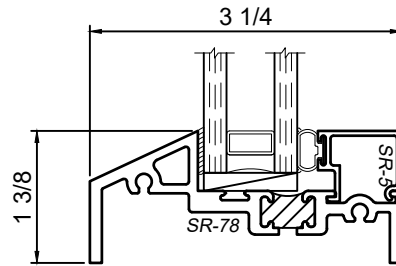

3250 Series 3-1/4" Thermal Fixed, Casement & Projected Windows

Product Details - Frame Options

Note: Multiple configurations of this window system are available. Refer to the WINCO website for additional options or contact your local WINCO Sales Representative for information.

Available at head, jamb and sill

Available at head, jamb and sill

Available at head, jamb and sill

Available at head, jamb and sill

WINCO RESERVES THE RIGHT TO MODIFY OR CHANGE INFORMATION WITHIN THIS BOOK WHEN DEEMED NECESSARY FOR PRODUCT IMPROVEMENT

© WINCO WINDOW COMPANY, INC. 2021

SCALE 6"=1'-0"