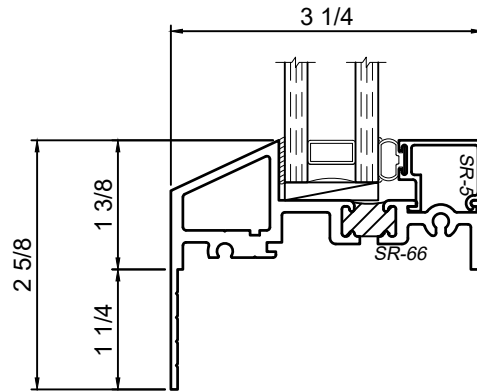

3250 Series 3-1/4" Thermal Fixed, Casement & Projected Windows

Product Details - Frame Options

Note: Multiple configurations of this window system are available. Refer to the WINCO website for additional options or contact your local WINCO Sales Representative for information.

Available at head, jamb and sill

Available at head, jamb and sill

Available at head, jamb and sill

Available at head, jamb and sill

WINCO RESERVES THE RIGHT TO MODIFY OR CHANGE INFORMATION WITHIN THIS BOOK WHEN DEEMED NECESSARY FOR PRODUCT IMPROVEMENT

© WINCO WINDOW COMPANY, INC. 2021

SCALE 6"=1'-0"