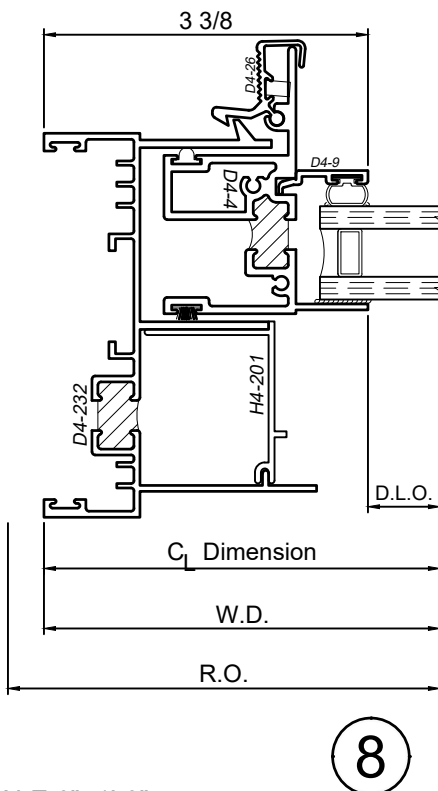

3410 Series 4" Thermal Fixed & Horizontal Sliding Windows

Product Details - Sliding Window Head and Sill Details

Note: Multiple configurations of this window system are available. Refer to the WINCO website for additional options or contact your local WINCO Sales Representative for information.

XoX Slider

SCALE 6"=1'-0"

WINCO RESERVES THE RIGHT TO MODIFY OR CHANGE INFORMATION WITHIN THIS BOOK WHEN DEEMED NECESSARY FOR PRODUCT IMPROVEMENT

© WINCO WINDOW COMPANY, INC. 2021

3410 Series 4" Thermal Fixed & Horizontal Sliding Windows

WINCO RESERVES THE RIGHT TO MODIFY OR CHANGE INFORMATION WITHIN THIS BOOK WHEN DEEMED NECESSARY FOR PRODUCT IMPROVEMENT

© WINCO WINDOW COMPANY, INC. 2021

SCALE 6"=1'-0"