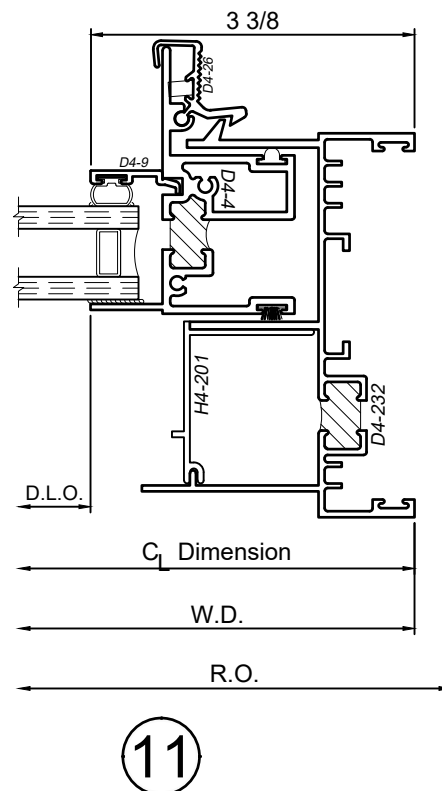

3410 Series 4" Thermal Fixed & Horizontal Sliding Windows

Product Details - Sliding Window Head and Sill Details

Note: Multiple configurations of this window system are available. Refer to the WINCO website for additional options or contact your local WINCO Sales Representative for information.

XoX Slider

SCALE 6"=1'-0"

WINCO RESERVES THE RIGHT TO MODIFY OR CHANGE INFORMATION WITHIN THIS BOOK WHEN DEEMED NECESSARY FOR PRODUCT IMPROVEMENT

© WINCO WINDOW COMPANY, INC. 2021

3410 Series 4" Thermal Fixed & Horizontal Sliding Windows

WINCO RESERVES THE RIGHT TO MODIFY OR CHANGE INFORMATION WITHIN THIS BOOK WHEN DEEMED NECESSARY FOR PRODUCT IMPROVEMENT

© WINCO WINDOW COMPANY, INC. 2021

SCALE 6"=1'-0"