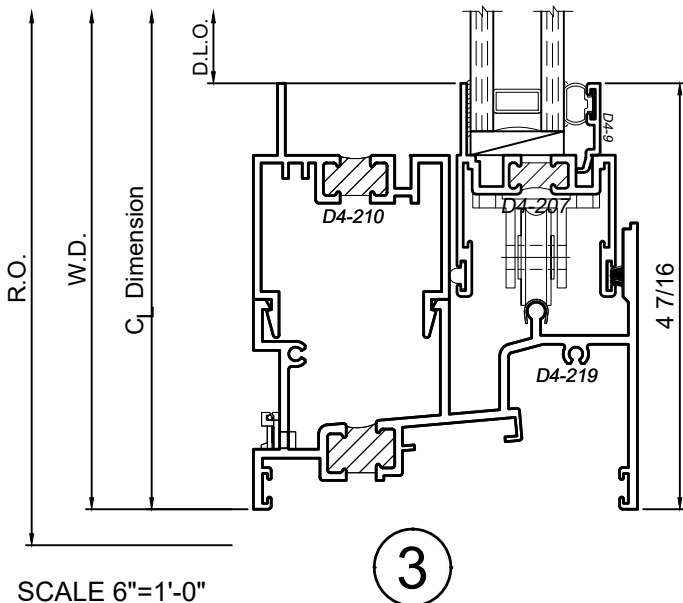

3410 Series 4" Thermal Fixed & Horizontal Sliding Windows

Product Details - Sliding Window Head and Sill Details

Note: Multiple configurations of this window system are available. Refer to the WINCO website for additional options or contact your local WINCO Sales Representative for information.

XoX Slider

SCALE 6"=1'-0"

WINCO RESERVES THE RIGHT TO MODIFY OR CHANGE INFORMATION WITHIN THIS BOOK WHEN DEEMED NECESSARY FOR PRODUCT IMPROVEMENT

© WINCO WINDOW COMPANY, INC. 2021

3410 Series 4" Thermal Fixed & Horizontal Sliding Windows

WINCO RESERVES THE RIGHT TO MODIFY OR CHANGE INFORMATION WITHIN THIS BOOK WHEN DEEMED NECESSARY FOR PRODUCT IMPROVEMENT

© WINCO WINDOW COMPANY, INC. 2021

SCALE 6"=1'-0"