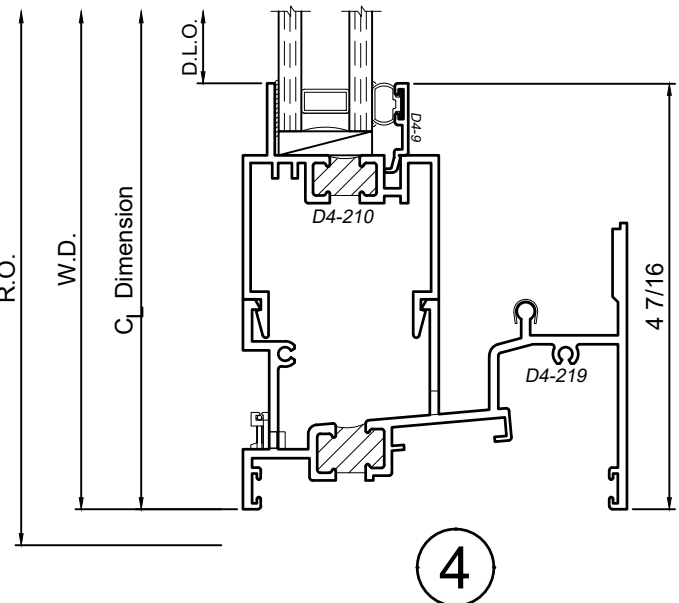

3410 Series 4" Thermal Fixed & Horizontal Sliding Windows

Product Details - Sliding Window Head and Sill Details

Note: Multiple configurations of this window system are available. Refer to the WINCO website for additional options or contact your local WINCO Sales Representative for information.

XoX Slider

SCALE 6"=1'-0"

WINCO RESERVES THE RIGHT TO MODIFY OR CHANGE INFORMATION WITHIN THIS BOOK WHEN DEEMED NECESSARY FOR PRODUCT IMPROVEMENT

© WINCO WINDOW COMPANY, INC. 2021

3410 Series 4" Thermal Fixed & Horizontal Sliding Windows

WINCO RESERVES THE RIGHT TO MODIFY OR CHANGE INFORMATION WITHIN THIS BOOK WHEN DEEMED NECESSARY FOR PRODUCT IMPROVEMENT

© WINCO WINDOW COMPANY, INC. 2021

SCALE 6"=1'-0"