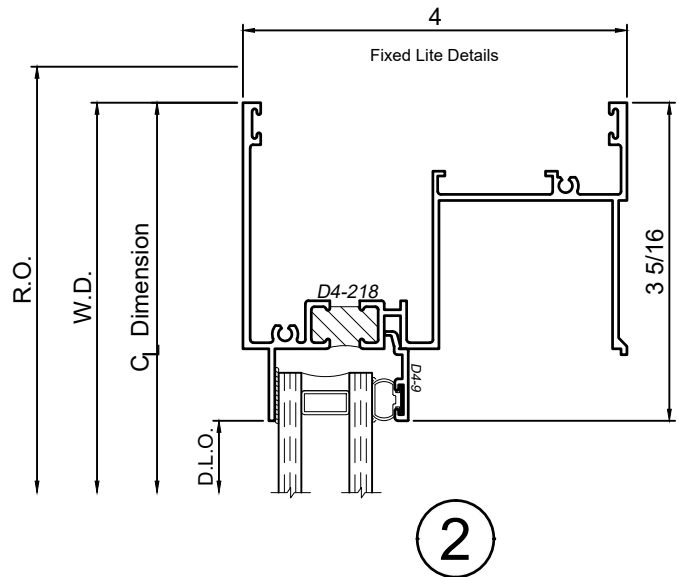

3410 Series 4" Thermal Fixed & Horizontal Sliding Windows

Product Details - Sliding Window Head and Sill Details

Note: Multiple configurations of this window system are available. Refer to the WINCO website for additional options or contact your local WINCO Sales Representative for information.

XoX Slider

SCALE 6"=1'-0"

WINCO RESERVES THE RIGHT TO MODIFY OR CHANGE INFORMATION WITHIN THIS BOOK WHEN DEEMED NECESSARY FOR PRODUCT IMPROVEMENT

© WINCO WINDOW COMPANY, INC. 2021

3410 Series 4" Thermal Fixed & Horizontal Sliding Windows

WINCO RESERVES THE RIGHT TO MODIFY OR CHANGE INFORMATION WITHIN THIS BOOK WHEN DEEMED NECESSARY FOR PRODUCT IMPROVEMENT

© WINCO WINDOW COMPANY, INC. 2021

SCALE 6"=1'-0"