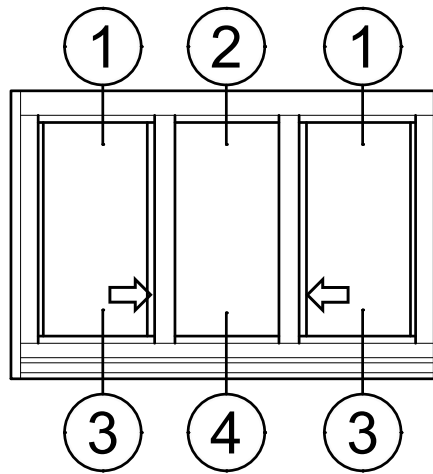

3410 Series 4" Thermal Fixed & Horizontal Sliding Windows

Product Details - Sliding Window Head and Sill Details

Note: Multiple configurations of this window system are available. Refer to the WINCO website for additional options or contact your local WINCO Sales Representative for information.

XoX Slider

SCALE 6"=1'-0"

WINCO RESERVES THE RIGHT TO MODIFY OR CHANGE INFORMATION WITHIN THIS BOOK WHEN DEEMED NECESSARY FOR PRODUCT IMPROVEMENT

© WINCO WINDOW COMPANY, INC. 2021

3410 Series 4" Thermal Fixed & Horizontal Sliding Windows