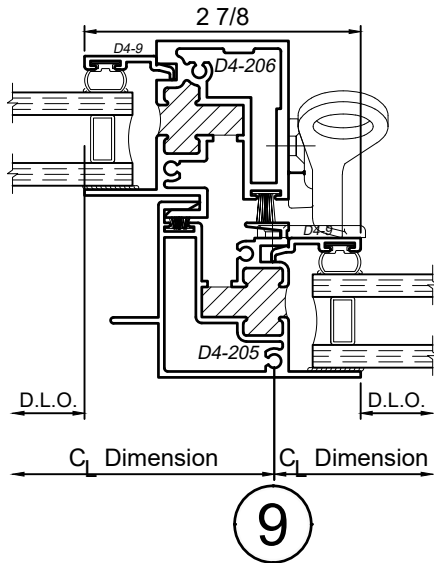

3410 Series 4" Thermal Fixed & Horizontal Sliding Windows

Product Details - Sliding Window Head and Sill Details

Note: Multiple configurations of this window system are available. Refer to the WINCO website for additional options or contact your local WINCO Sales Representative for information.

XoX Slider

SCALE 6"=1'-0"

WINCO RESERVES THE RIGHT TO MODIFY OR CHANGE INFORMATION WITHIN THIS BOOK WHEN DEEMED NECESSARY FOR PRODUCT IMPROVEMENT

© WINCO WINDOW COMPANY, INC. 2021

3410 Series 4" Thermal Fixed & Horizontal Sliding Windows

WINCO RESERVES THE RIGHT TO MODIFY OR CHANGE INFORMATION WITHIN THIS BOOK WHEN DEEMED NECESSARY FOR PRODUCT IMPROVEMENT

© WINCO WINDOW COMPANY, INC. 2021

SCALE 6"=1'-0"