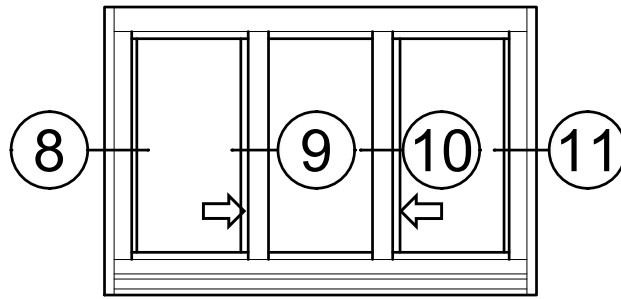

3410 Series 4" Thermal Fixed & Horizontal Sliding Windows

Product Details - Double Slider XoX Window

Note: Multiple configurations of this window system are available. Refer to the WINCO website for additional options or contact your local WINCO Sales Representative for information.

WINCO RESERVES THE RIGHT TO MODIFY OR CHANGE INFORMATION WITHIN THIS BOOK WHEN DEEMED NECESSARY FOR PRODUCT IMPROVEMENT

© WINCO WINDOW COMPANY, INC. 2021

SCALE 6"=1'-0"