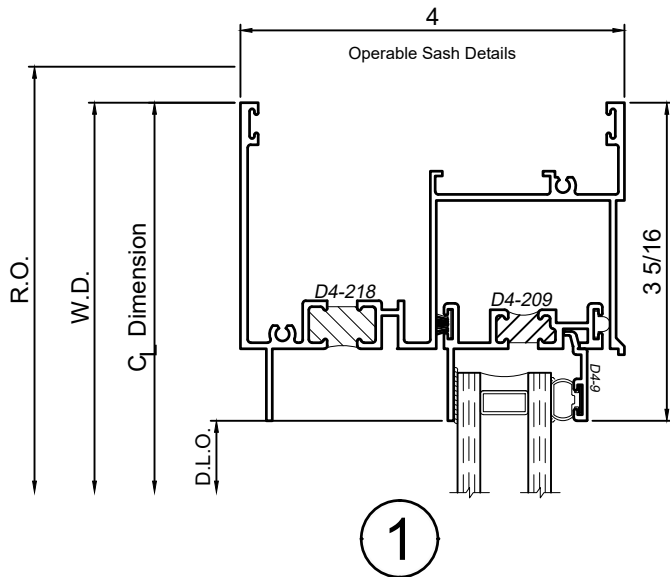

SCALE 6"=1'-0"

WINCO RESERVES THE RIGHT TO MODIFY OR CHANGE INFORMATION WITHIN THIS BOOK WHEN DEEMED NECESSARY FOR PRODUCT IMPROVEMENT

© WINCO WINDOW COMPANY, INC. 2021