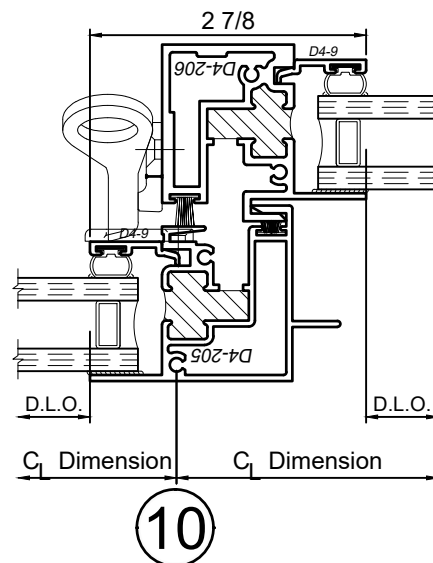

3410 Series 4" Thermal Fixed & Horizontal Sliding Windows

Product Details - Sliding Window Head and Sill Details

Note: Multiple configurations of this window system are available. Refer to the WINCO website for additional options or contact your local WINCO Sales Representative for information.

XoX Slider

SCALE 6"=1'-0"

WINCO RESERVES THE RIGHT TO MODIFY OR CHANGE INFORMATION WITHIN THIS BOOK WHEN DEEMED NECESSARY FOR PRODUCT IMPROVEMENT

© WINCO WINDOW COMPANY, INC. 2021

3410 Series 4" Thermal Fixed & Horizontal Sliding Windows

WINCO RESERVES THE RIGHT TO MODIFY OR CHANGE INFORMATION WITHIN THIS BOOK WHEN DEEMED NECESSARY FOR PRODUCT IMPROVEMENT

© WINCO WINDOW COMPANY, INC. 2021

SCALE 6"=1'-0"